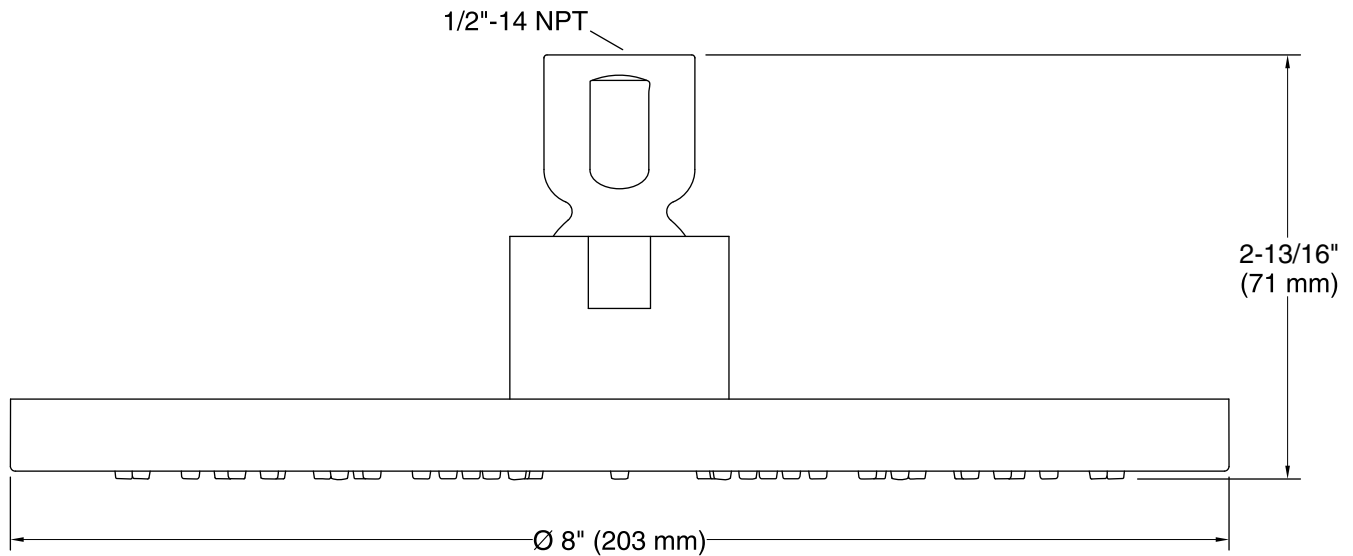

Features

- Single-function Rain showerhead.
- MasterClean™ spray nozzles prohibit mineral buildup for easy cleaning.
- Katalyst® Spray Technology with air induction ball joint.
- Optimized sprayface for maximum performance.
- 1.75 gallon (6.6 L) per minute flow rate.

Material

- Solid brass construction.

Installation

- 1/2" - 14 NPT connection.

Codes/Standards

ASME A112.18.1/CSA B125.1
DOE - Energy Policy Act 1992
EPA WaterSense®
California Energy Commission (CEC)

KOHLER® Faucet Lifetime Limited Warranty

Technical Information

All product dimensions are nominal.

Showerhead/Body Spray:

Rated maximum flow: 1.75 gal/min (6.6 l/min)

Pressure: 80 psi (5.5 bar)

Notes

For use with automatic compensating valves rated at 1.5 gal/min (5.7 l/min) or less.