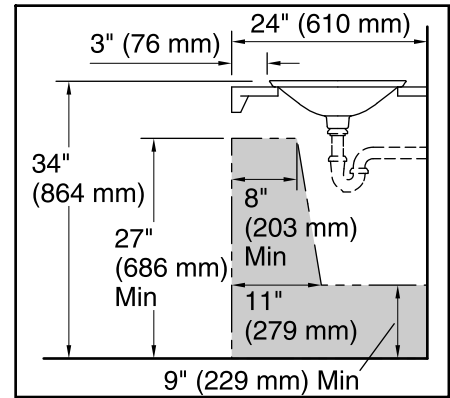

KOHLER Dutchmaster Blush Floral™ Carillon® Rectangle

Wading Pool® Bathroom Sink
K-30334-DM1

Recommended ADA Installation