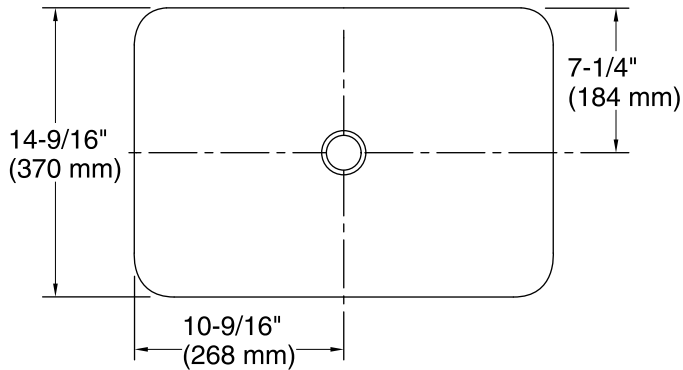

KOHLER® Dutchmaster Blush Floral™ Carillon® Rectangle

Wading Pool® Bathroom Sink
K-30334-DM1

Features

- Vitreous china with decorative design.
- Wading Pool®
- 21-1/8" x 14-9/16" rectangle.
- Without overflow.

Color Code Description

■	0	White
---	---	-------

KOHLER Dutchmaster Blush Floral™ Carillon® Rectangle

Wading Pool® Bathroom Sink
K-30334-DM1

Recommended ADA Installation

Standard Installation

Technical Information

All product dimensions are nominal.

Bowl configuration:	Single
Installation:	Drop-in
Bowl area (Only)	Length: 21-1/8" (536 mm) Width: 14-9/16" (370 mm) Bowl depth: 4-1/8" (105 mm) Water depth: 4-1/8" (105 mm)
Template:	1242828, required, included