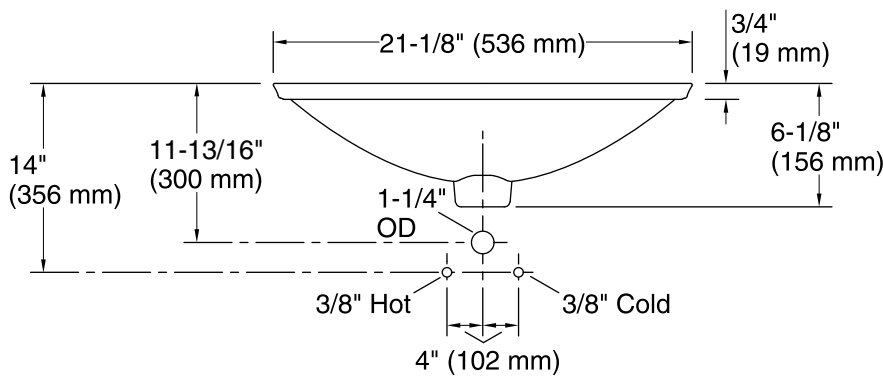

KOHLER® Dutchmaster Blush Floral™ Carillon® Rectangle

Wading Pool® Bathroom Sink
K-30334-DM1

Features

- Vitreous china with decorative design.
- Wading Pool®
- 21-1/8" x 14-9/16" rectangle.
- Without overflow.

Color Code Description

■	0	White
---	---	-------

KOHLER Dutchmaster Blush Floral™ Carillon® Rectangle

Wading Pool® Bathroom Sink
K-30334-DM1

Recommended ADA Installation

Standard Installation

Technical Information

All product dimensions are nominal.

Bowl configuration:	Single
Installation:	Drop-in
Bowl area (Only)	Length: 21-1/8" (536 mm) Width: 14-9/16" (370 mm) Bowl depth: 4-1/8" (105 mm) Water depth: 4-1/8" (105 mm)
Template:	1242828, required, included