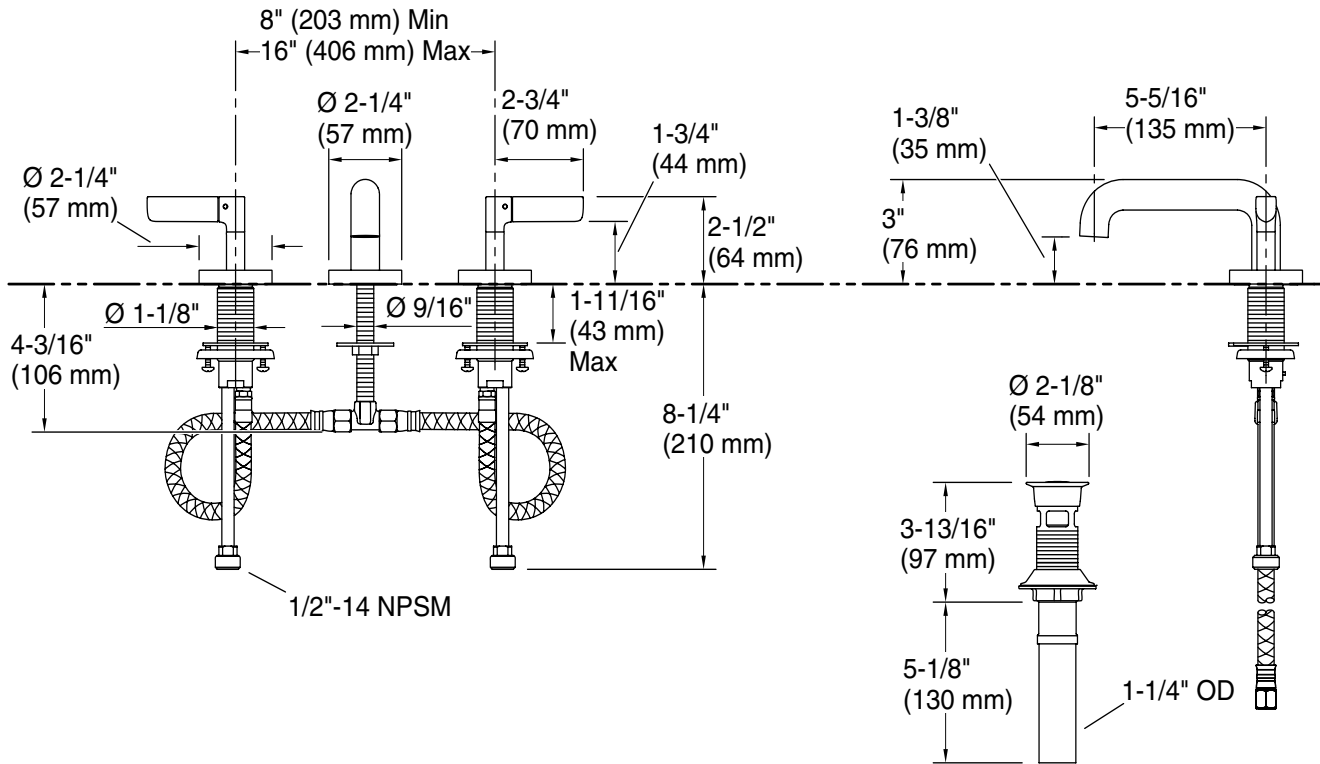

FEATURES

- Brass construction for durability and reliability
- Two-handle, widespread sink faucet for 8" (203 mm) - 16" (406 mm) centers
- 1.2 gal/min (4.5 l/min) maximum flow rate
- Includes Soft Touch drain
- Quarter-turn washerless ceramic disc valves
- For project/hospitality specifications only
- Complements the One™ collection, and transitional and contemporary designs

CODES/STANDARDS APPLICABLE

Specified model meets or exceeds the following:

- ADA
- ASME A112.18.1/CSA B125.1
- EPA WaterSense®
- ICC/ANSI A117.1
- NSF 61
- All applicable US Federal and State material regulations

P23320

SPECIFIED MODEL

Model	Description	Finishes	
P23320-LV	One Nazaré Bathroom Sink Faucet, Low Spout	<input type="checkbox"/> CP Polished Chrome	<input type="checkbox"/> SN Polished Nickel

We reserve the right to make revisions without notice in the design of products or in packaging unless this right has specifically been waived at the time the order is accepted.