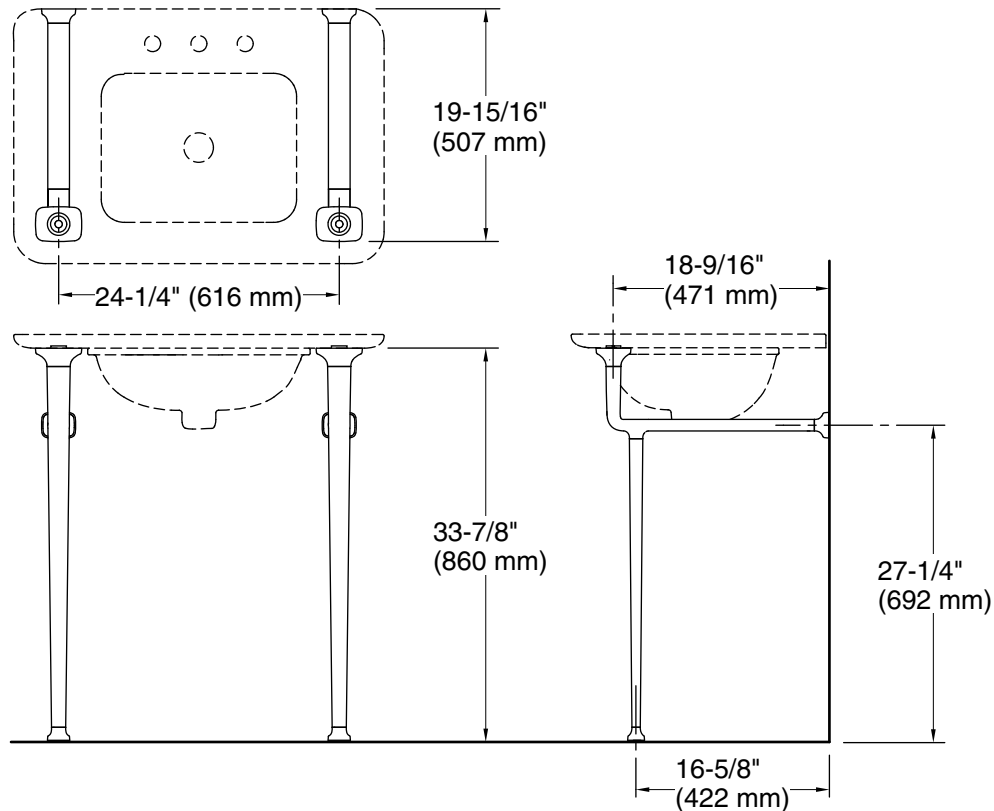

FEATURES

- Integral towel bar provides additional functionality
- Solid metal leg construction for durability and reliability
- Console table legs sold individually
- Complements the Per Se collection

SPECIFIED MODEL