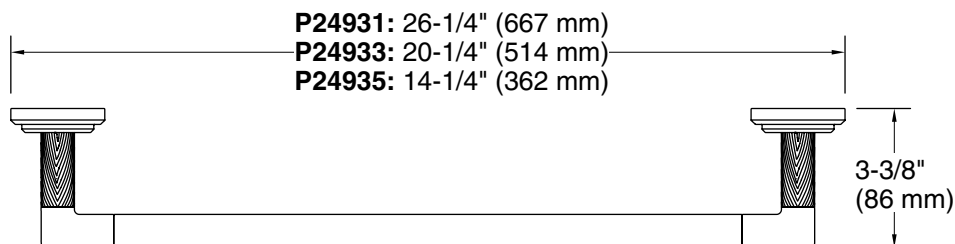

FEATURES

- Solid brass construction for durability and reliability
- Includes hex wrench for installation
- Complements the Pinna Paletta collection

P24931,
P24933,
P24935

SPECIFIED MODEL		
Model	Description	Finishes
P24931-CPH	Pinna Paletta Towel Bar w/Polished Chrome Accent, 24"	<input type="checkbox"/> CP Polished Chrome
P24931-AD	Pinna Paletta Towel Bar w/Nickel Silver Accent, 24"	<input type="checkbox"/> AD Nickel Silver
P24931-ADW	Pinna Paletta Towel Bar w/Antique Nickel Accent, 24"	<input type="checkbox"/> AD Nickel Silver
P24931-ABW	Pinna Paletta Towel Bar w/Antique American Bronze Accent, 24"	<input type="checkbox"/> BZ Antique Bronze
P24931-ULB	Pinna Paletta Towel Bar w/Unlacquered Brass Accent, 24"	<input type="checkbox"/> ULB Unlacquered Brass
P24933-CPH	Pinna Paletta Towel Bar w/Polished Chrome Accent, 18"	<input type="checkbox"/> CP Polished Chrome
P24933-AD	Pinna Paletta Towel Bar w/Nickel Silver Accent, 18"	<input type="checkbox"/> AD Nickel Silver
P24933-ADW	Pinna Paletta Towel Bar w/Antique Nickel Accent, 18"	<input type="checkbox"/> AD Nickel Silver
P24933-ABW	Pinna Paletta Towel Bar w/Antique American Bronze Accent, 18"	<input type="checkbox"/> BZ Antique Bronze
P24933-ULB	Pinna Paletta Towel Bar w/Unlacquered Brass Accent, 18"	<input type="checkbox"/> ULB Unlacquered Brass
P24935-CPH	Pinna Paletta Towel Bar w/Polished Chrome Accent, 12"	<input type="checkbox"/> CP Polished Chrome
P24935-AD	Pinna Paletta Towel Bar w/Nickel Silver Accent, 12"	<input type="checkbox"/> AD Nickel Silver
P24935-ADW	Pinna Paletta Towel Bar w/Antique Nickel Accent, 12"	<input type="checkbox"/> AD Nickel Silver
P24935-ABW	Pinna Paletta Towel Bar w/Antique American Bronze Accent, 12"	<input type="checkbox"/> BZ Antique Bronze
P24935-ULB	Pinna Paletta Towel Bar w/Unlacquered Brass Accent, 12"	<input type="checkbox"/> ULB Unlacquered Brass