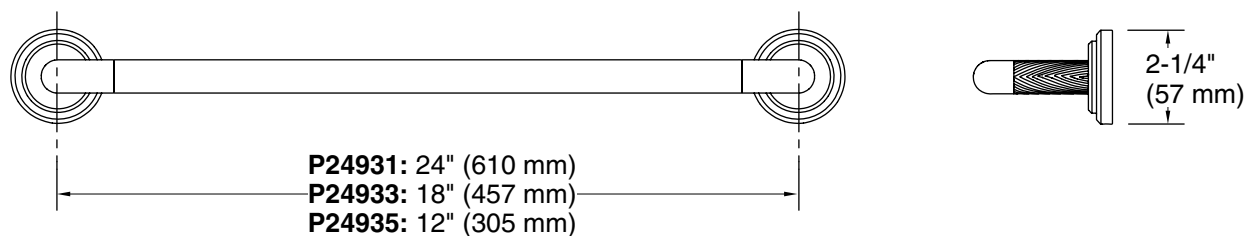

FEATURES

- Solid brass construction for durability and reliability
- Includes hex wrench for installation
- Complements the Pinna Paletta collection

P24931,
P24933,
P24935

SPECIFIED MODEL		
Model	Description	Finishes
P24931-CPH	Pinna Paletta Towel Bar w/Polished Chrome Accent, 24"	<input type="checkbox"/> CP Polished Chrome
P24931-AD	Pinna Paletta Towel Bar w/Nickel Silver Accent, 24"	<input type="checkbox"/> AD Nickel Silver
P24931-ADW	Pinna Paletta Towel Bar w/Antique Nickel Accent, 24"	<input type="checkbox"/> AD Nickel Silver
P24931-ABW	Pinna Paletta Towel Bar w/Antique American Bronze Accent, 24"	<input type="checkbox"/> BZ Antique Bronze
P24931-ULB	Pinna Paletta Towel Bar w/Unlacquered Brass Accent, 24"	<input type="checkbox"/> ULB Unlacquered Brass
P24933-CPH	Pinna Paletta Towel Bar w/Polished Chrome Accent, 18"	<input type="checkbox"/> CP Polished Chrome
P24933-AD	Pinna Paletta Towel Bar w/Nickel Silver Accent, 18"	<input type="checkbox"/> AD Nickel Silver
P24933-ADW	Pinna Paletta Towel Bar w/Antique Nickel Accent, 18"	<input type="checkbox"/> AD Nickel Silver
P24933-ABW	Pinna Paletta Towel Bar w/Antique American Bronze Accent, 18"	<input type="checkbox"/> BZ Antique Bronze
P24933-ULB	Pinna Paletta Towel Bar w/Unlacquered Brass Accent, 18"	<input type="checkbox"/> ULB Unlacquered Brass
P24935-CPH	Pinna Paletta Towel Bar w/Polished Chrome Accent, 12"	<input type="checkbox"/> CP Polished Chrome
P24935-AD	Pinna Paletta Towel Bar w/Nickel Silver Accent, 12"	<input type="checkbox"/> AD Nickel Silver
P24935-ADW	Pinna Paletta Towel Bar w/Antique Nickel Accent, 12"	<input type="checkbox"/> AD Nickel Silver
P24935-ABW	Pinna Paletta Towel Bar w/Antique American Bronze Accent, 12"	<input type="checkbox"/> BZ Antique Bronze
P24935-ULB	Pinna Paletta Towel Bar w/Unlacquered Brass Accent, 12"	<input type="checkbox"/> ULB Unlacquered Brass