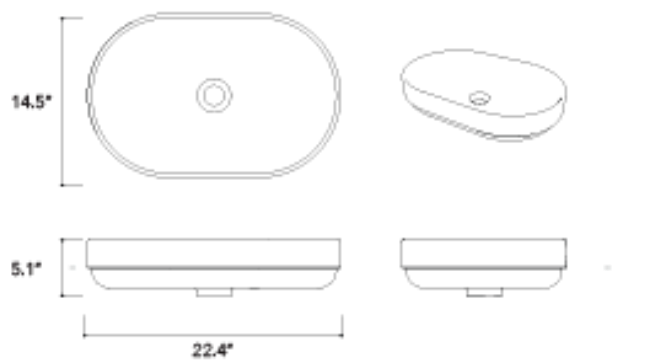

KONKRETUS

Model: 1099

Dimensions

Height

5.1 In / 13 cm

Width

22.4 In / 57 cm

Depth

14.5 In / 37 cm

Weight

39.6 Lb / 18 Kg

Accessories

None

Available colors

Dimensions may vary due to the nature of our product. Product images are for illustrative purposes only and may differ from the actual product. Due to differences in monitors, colors of products may also appear different to those shown. Faucets & accessories are not included.