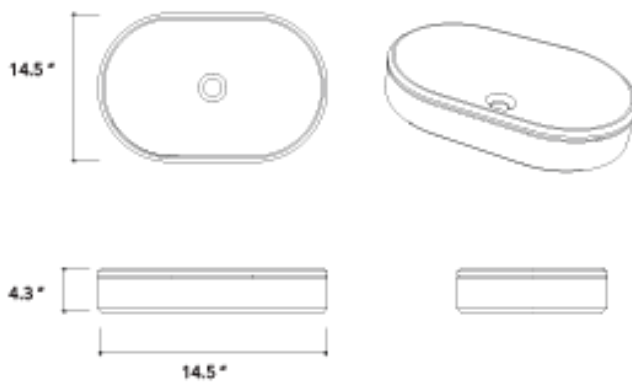

KONKRETUS

Model: 1078

Dimensions

Height

4.3 In / 11 cm

Width

22.4 In / 57 cm

Depth

14.5 In / 37 cm

Weight

46.3 Lb / 21 Kg

Accessories

Optional concrete lid

Available colors

Dimensions may vary due to the nature of our product. Product images are for illustrative purposes only and may differ from the actual product. Due to differences in monitors, colors of products may also appear different to those shown. Faucets & accessories are not included.