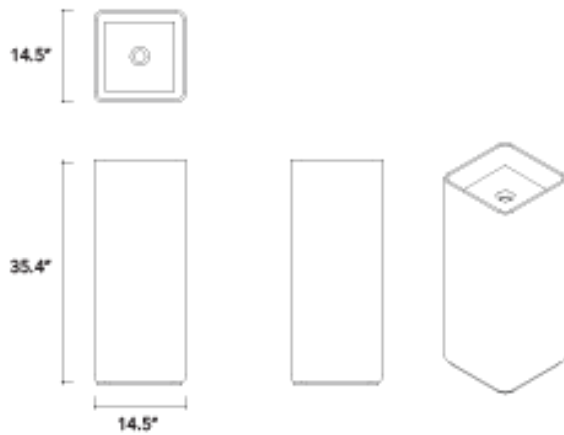

KONKRETUS

Model: 1062

Dimensions

Height

35.4 In / 90 cm

Width

14.5 In / 37 cm

Depth

14.5 In / 37 cm

Weight

243.4 Lb / 110.4 Kg

Accessories

Optional towel rail

Available colors

Dimensions may vary due to the nature of our product. Product images are for illustrative purposes only and may differ from the actual product. Due to differences in monitors, colors of products may also appear different to those shown. Faucets & accessories are not included.