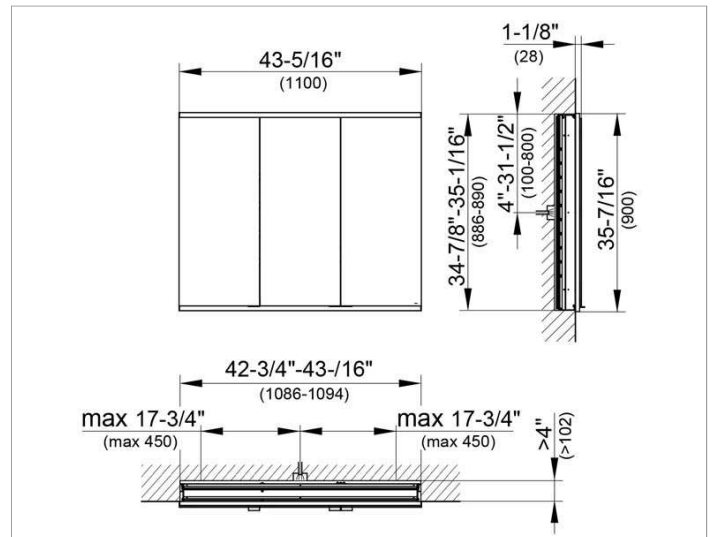

Royal Modular 2.0
800300111005200 Mirror cabinet

PRODUCT

DRAWING

SURFACE

silver anodized

DIMENSION

43,31 x 35,43 x 4,72 "

Warranty: KEUCO products are covered by a 5-year manufacturer's warranty, in effect from the date of purchase. During this time, proven product defects will be remedied free of charge. Warranty claims must be filed in writing, including a detailed description of the defect immediately after a defect has occurred. For a copy of our detailed product warranty policy, please contact us at office-usa@keuco.com.