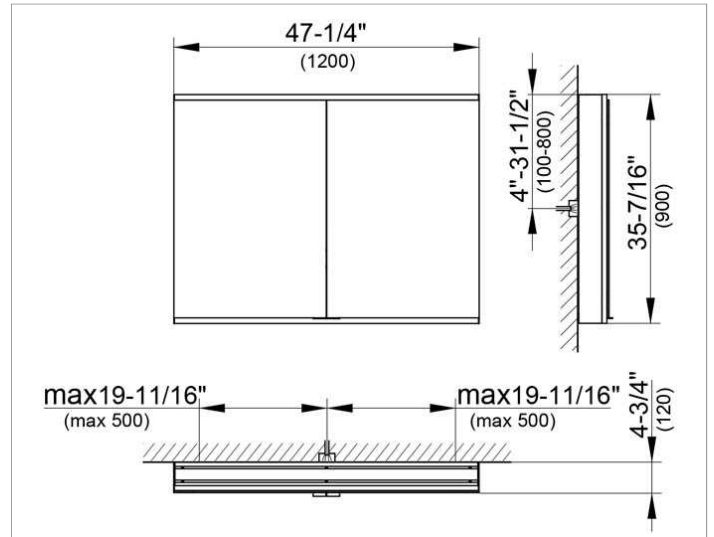

Royal Modular 2.0
800211121005200 Mirror cabinet

PRODUCT

DRAWING

EEK: A++, A+, A,

SURFACE

silver anodized

DIMENSION

47,24 x 35,43 x 4,72 "