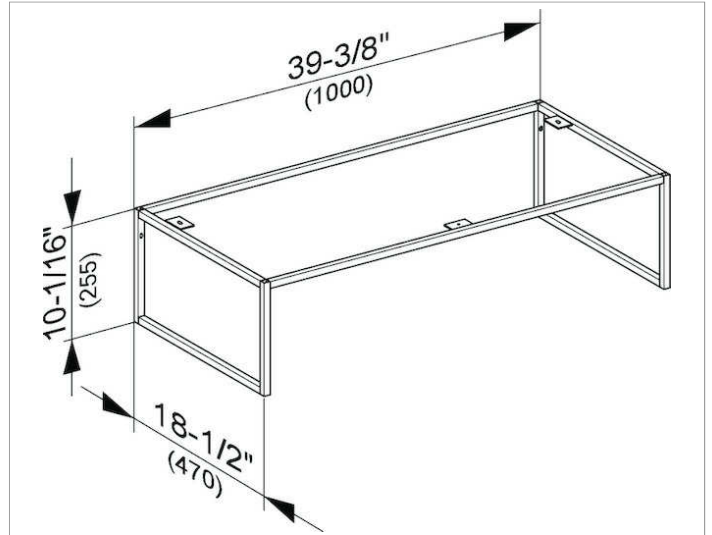

Plan
32998300004 Base support

PRODUCT

DRAWING

SURFACE

white

DIMENSION

39,37 x 10,04 x 18,5 "

Warranty: KEUCO products are covered by a 5-year manufacturer's warranty, in effect from the date of purchase. During this time, proven product defects will be remedied free of charge. Warranty claims must be filed in writing, including a detailed description of the defect immediately after a defect has occurred. For a copy of our detailed product warranty policy, please contact us at office-usa@keuco.com.