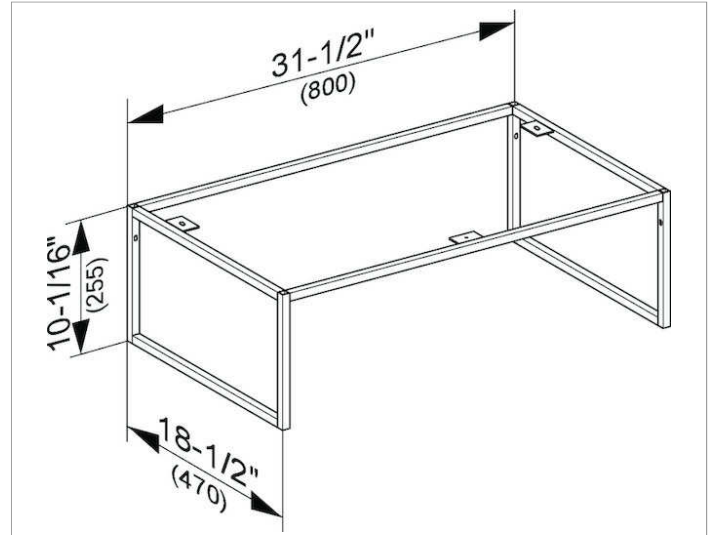

Plan  
32998300003 Base support

PRODUCT

DRAWING

SURFACE

white

DIMENSION

31,5 x 10,04 x 18,5 "

**Warranty:** KEUCO products are covered by a 5-year manufacturer's warranty, in effect from the date of purchase. During this time, proven product defects will be remedied free of charge. Warranty claims must be filed in writing, including a detailed description of the defect immediately after a defect has occurred. For a copy of our detailed product warranty policy, please contact us at [office-usa@keuco.com](mailto:office-usa@keuco.com).