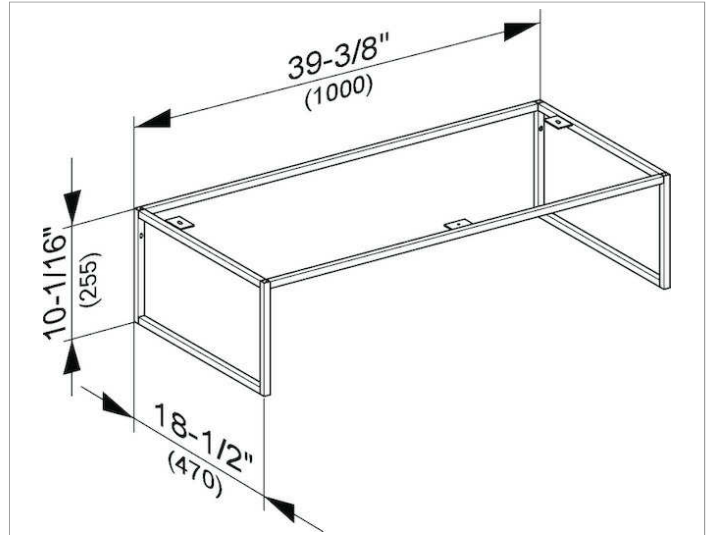

Plan
32998290004 Base support

PRODUCT

DRAWING

SURFACE

inox

DIMENSION

39,37 x 10,04 x 18,5 "

Warranty: KEUCO products are covered by a 5-year manufacturer's warranty, in effect from the date of purchase. During this time, proven product defects will be remedied free of charge. Warranty claims must be filed in writing, including a detailed description of the defect immediately after a defect has occurred. For a copy of our detailed product warranty policy, please contact us at office-usa@keuco.com.
Installation: KEUCO products must be installed by a qualified professional in accordance with the respective installation guidelines and any applicable federal / local building codes and regulations.