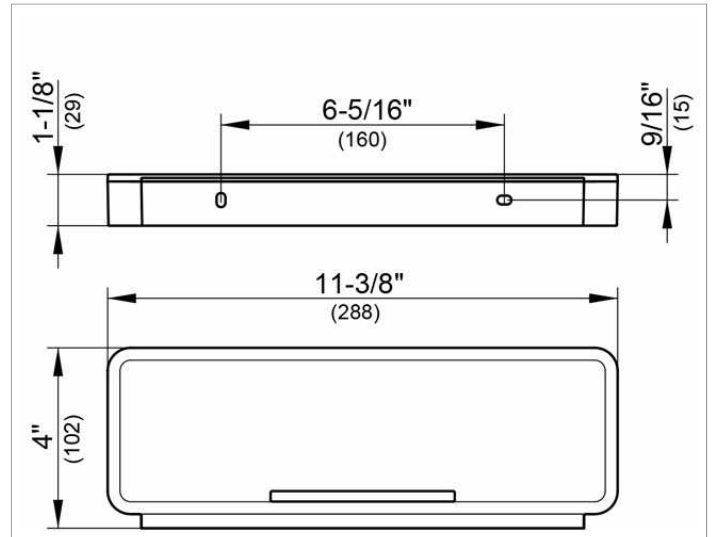

Plan
14959010038 Shower basket

PRODUCT

DRAWING

PRODUCT ATTRIBUTES

3 parts: metal bracket, detachable synthetic insert, soap resistant, shatterproof, UV-protected and integrated squeegee

SURFACE

polished chrome/light grey (RAL 7035)