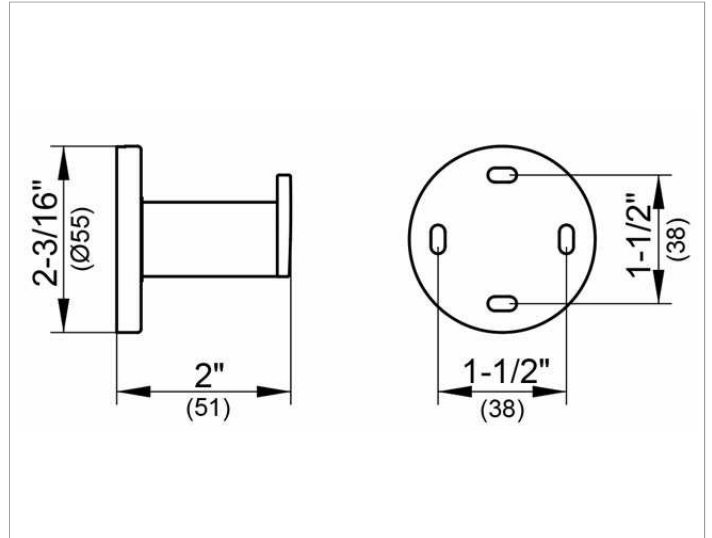

**Plan**  
**14914010000 Towel hook**

**PRODUCT**

**DRAWING**

**PRODUCT ATTRIBUTES**

single

**SURFACE**

polished chrome

**DIMENSION**

2,05 "

**SPECIFICATIONS**

KEUCO PLAN towel hook 14914010000  
 chrome-plated towel hook  
 In a stylish yet functional design  
 Easy to clean  
 With round rosette, Ø 2-3/16", depth 2"  
 The towel hook is fitted with 2 hidden fixing points  
 incl. corrosion-free mounting material