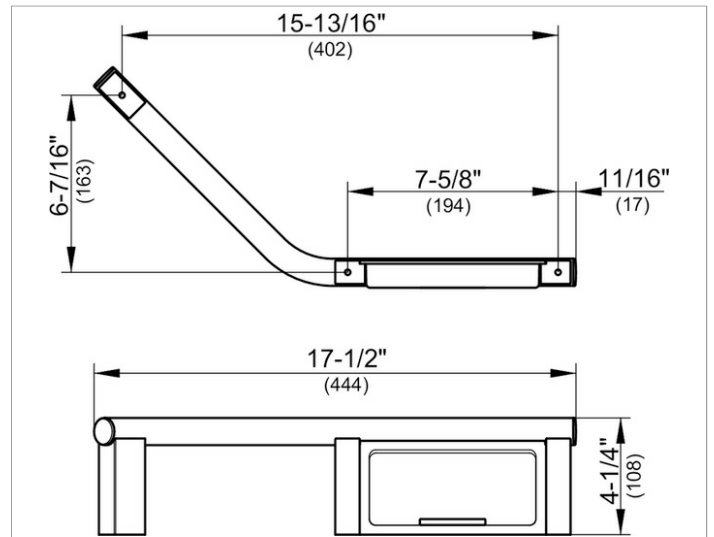

Plan
14909071037 Grab bar 135°

PRODUCT

DRAWING

PRODUCT ATTRIBUTES

with three soap holder inserts (white, light grey and dark grey), right hand version

SURFACE

stainless steel finish

Warranty: KEUCO products are covered by a 5-year manufacturer's warranty, in effect from the date of purchase. During this time, proven product defects will be remedied free of charge. Warranty claims must be filed in writing, including a detailed description of the defect immediately after a defect has occurred. For a copy of our detailed product warranty policy, please contact us at office-usa@keuco.com.