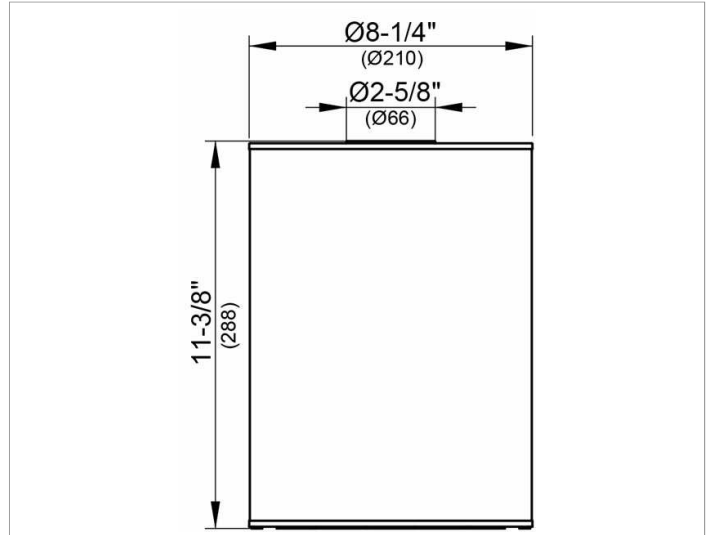

Generic items

04989510037 Waste bin

PRODUCT

DRAWING

PRODUCT ATTRIBUTES

complete with insert (dark grey)
and plastic lid
Capacity: 169 oz

SURFACE

white lacquered (RAL 9010)/dark grey (RA