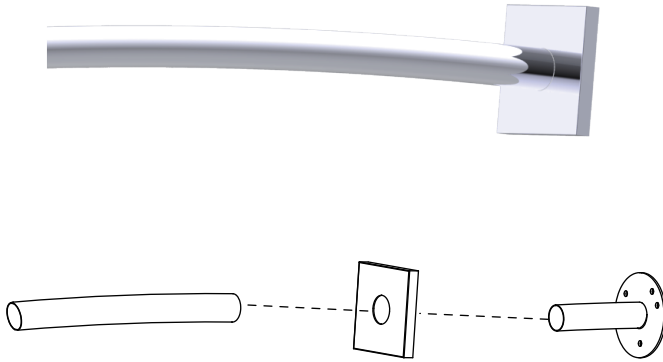

SHOWER RODS
CURVED & SQUARE

- 5' KSRC-SQ-5SS
- 6' KSRC-SQ-6SS

PRODUCT NAME: CURVED & SQUARE SHOWER ROD

PRODUCT CODE: 5' KSRC-SQ-5SS
6' KSRC-SQ-6SS

MATERIAL: Stainless Steel construction

KEY FEATURES: Contemporary design.
Square minimalist look.

NOTE: Dimensions and specifications are subject to change without notice.