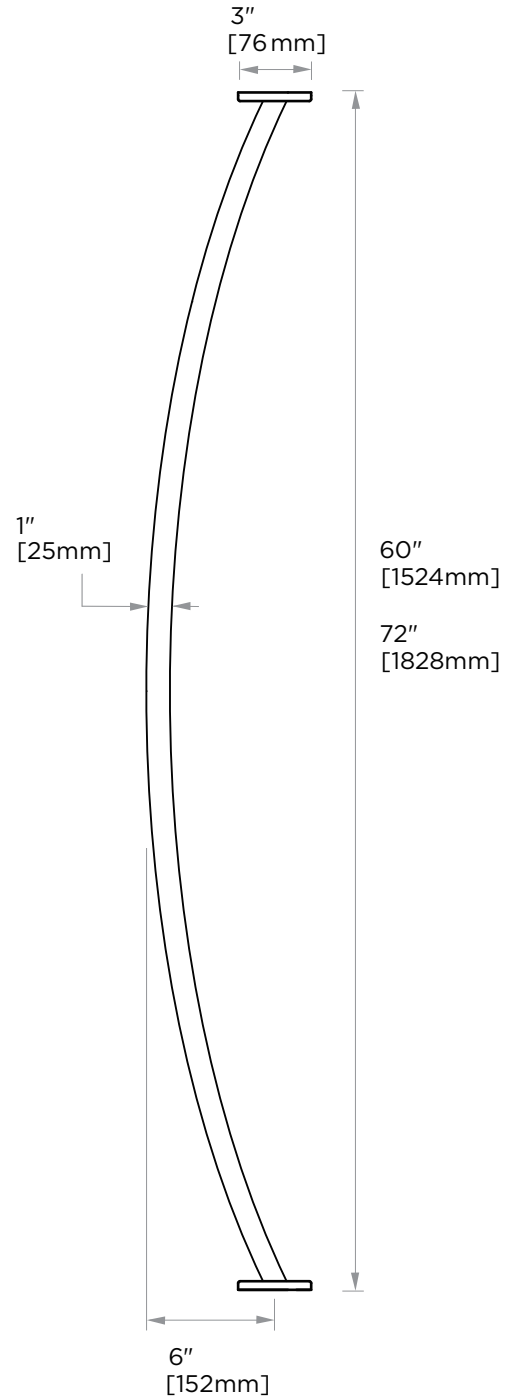

SHOWER RODS
CURVED & SQUARE

- 5' KSRC-SQ-5SS
- 6' KSRC-SQ-6SS

PRODUCT NAME: CURVED & SQUARE SHOWER ROD

PRODUCT CODE: 5' KSRC-SQ-5SS
6' KSRC-SQ-6SS

MATERIAL: Stainless Steel construction

KEY FEATURES: Contemporary design.
Square minimalist look.

NOTE: Dimensions and specifications are subject to change without notice.