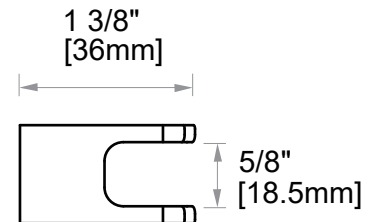

NOTE: Dimensions and specifications are subject to change without notice.