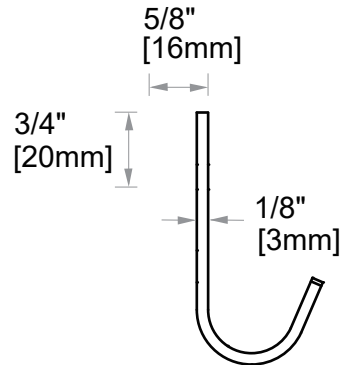

NOTE: Dimensions and specifications are subject to change without notice.