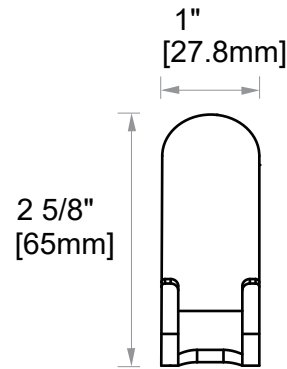

NOTE: Dimensions and specifications are subject to change without notice.