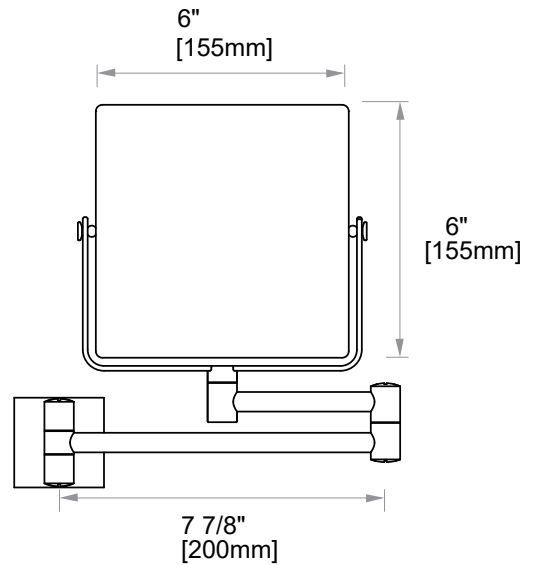

MIRRORS

6" MIRROR

KCM-SQ-6

PRODUCT NAME: 6" MIRROR SQUARE

PRODUCT CODE: KCM-SQ-6

MATERIAL: All-brass construction

STOCKED FINISHES: ● Polished Chrome (99)

SPECIAL FINISHES AVAILABLE: Please see our website for full list of samples