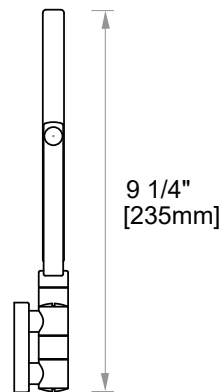

MIRRORS

6" MIRROR

KCM-SQ-6

PRODUCT NAME: 6" MIRROR SQUARE

PRODUCT CODE: KCM-SQ-6

MATERIAL: All-brass construction

STOCKED FINISHES: ● Polished Chrome (99)

SPECIAL FINISHES AVAILABLE: Please see our website for full list of samples