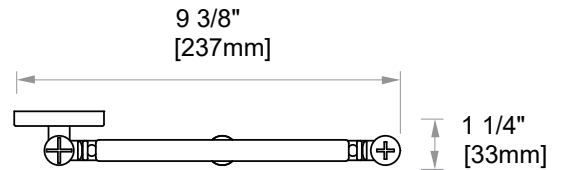

MIRRORS

6" MIRROR

KCM-SQ-6

PRODUCT NAME: 6" MIRROR SQUARE

PRODUCT CODE: KCM-SQ-6

MATERIAL: All-brass construction

STOCKED FINISHES: ● Polished Chrome (99)

SPECIAL FINISHES AVAILABLE: Please see our website for full list of samples