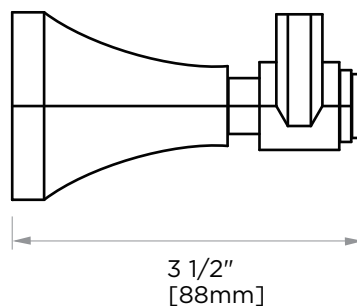

## PISA COLLECTION ROBE HOOK 342132

**PRODUCT NAME:** ROBE HOOK

**PRODUCT CODE:** 342132

**MATERIAL:** All-brass construction

**KEY FEATURES:** Classic Art Deco take on a traditional design

**STOCKED FINISHES:**

NOTE: Dimensions and specifications are subject to change without notice.