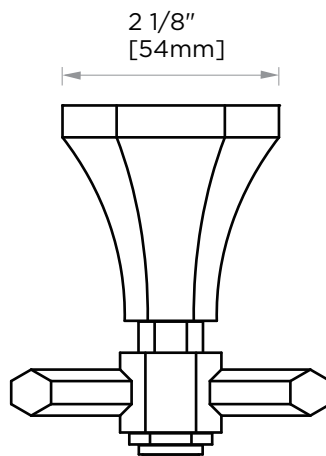

NOTE: Dimensions and specifications are subject to change without notice.