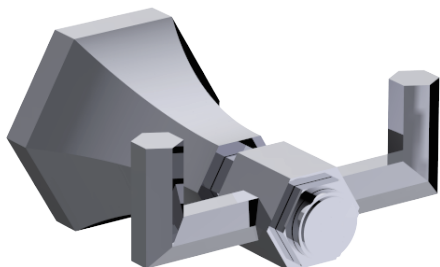

## PISA COLLECTION ROBE HOOK 342132

**PRODUCT NAME:** ROBE HOOK

**PRODUCT CODE:** 342132

**MATERIAL:** All-brass construction

**KEY FEATURES:** Classic Art Deco take on a traditional design

**STOCKED FINISHES:**