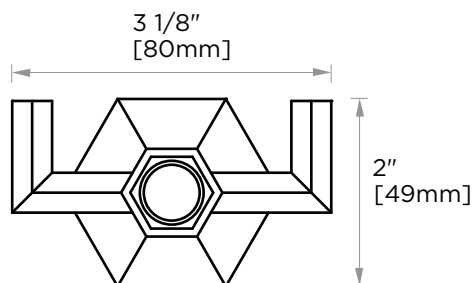

NOTE: Dimensions and specifications are subject to change without notice.