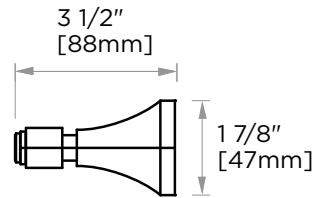

PISA COLLECTION TOWEL BAR 12" 342120

PRODUCT NAME: TOWEL BAR 12"

PRODUCT CODE: 342120

MATERIAL: All-brass construction

KEY FEATURES: Classic Art Deco take on a traditional design

STOCKED FINISHES:

- Polished Chrome (99)
- Brushed Nickel (81)
- Polished Nickel (68)