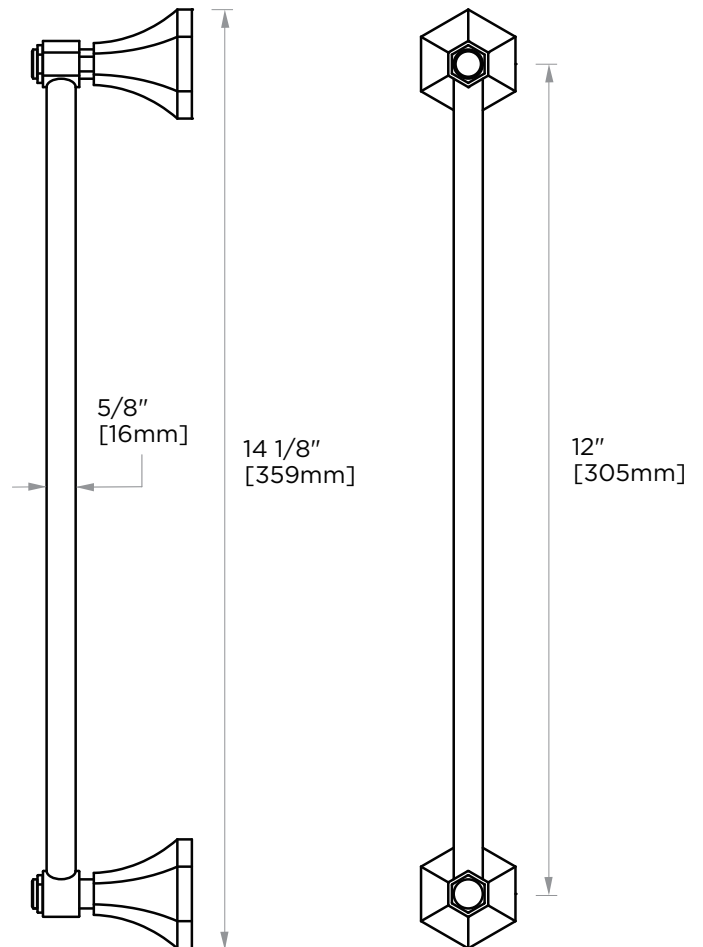

WARRANTY:

Lifetime Limited (Residential Use)
One Year (Commercial Use)

NOTE: Dimensions and specifications are subject to change without notice.