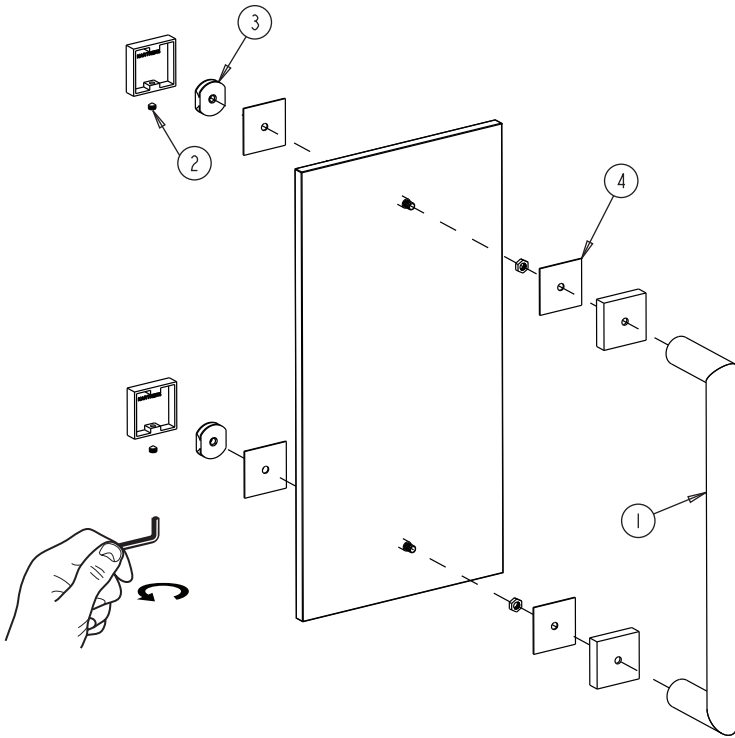

HANDLES INFO

Components Included		
①	Handle	X1
②	Set Screw M6	X2
③	Fixing Bracket	X2
④	Rubber Gasket	X4

Mounting Kits Included		
	X1	Allen Key

GLASS INFO

Glass Hole C-C Distance		
A	8"/203mm	8" Shower Door Handle
	12"/305mm	12" Shower Door Handle
	18"/457mm	18" Shower Door Handle
	24"/610mm	24" Shower Door Handle
B	1/2" (12mm)	Glass Hole Diameter
C	6-12mm	Glass Thickness

* Can be used with extension kit for thicker doors

NOTE: Dimensions and specifications are subject to change without notice.