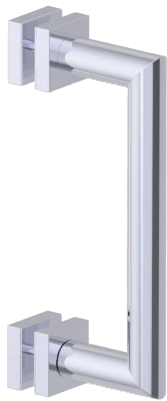

MADRID COLLECTION SINGLE SHOWER DOOR HANDLE 8" 2627508

Side Profile

*WITH
KNOB
7503

*If knob is desired
please purchase
2627503

PRODUCT NAME: SINGLE SHOWER
DOOR HANDLE 8"

PRODUCT CODE: 2627508

MATERIAL: All-brass construction

KEY FEATURES: Contemporary design.
Simple and straight forward lines.
Strong linear silhouette.

**STOCKED
FINISHES:**

- Polished Chrome (99)
- Polished Nickel (68)
- Matte Black (48)

**SPECIAL
FINISHES
AVAILABLE:**

Mounting Kits Included		
	X1	Allen Key

GLASS INFO

Glass Hole C-C Distance		
A	8"/203mm	8" Shower Door Handle
	12"/305mm	12" Shower Door Handle
	18"/457mm	18" Shower Door Handle
	24"/610mm	24" Shower Door Handle
B	1/2" (12mm)	Glass Hole Diameter
C	6-12mm	Glass Thickness