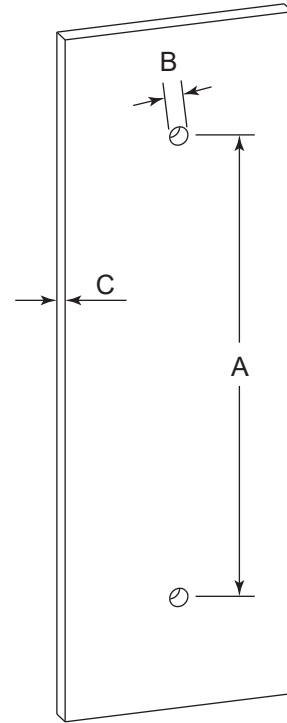

HANDLES INFO

Components Included		
①	Handle	X1
②	Set Screw M6	X2
③	Fixing Bracket	X2
④	Rubber Gasket	X4

Mounting Kits Included		
	X1	Allen Key

GLASS INFO

Glass Hole C-C Distance		
A	8"/203mm	8" Shower Door Handle
	12"/305mm	12" Shower Door Handle
	18"/457mm	18" Shower Door Handle
	24"/610mm	24" Shower Door Handle
B	1/2" (12mm)	Glass Hole Diameter
C	6-12mm	Glass Thickness

* Can be used with extension kit for thicker doors

NOTE: Dimensions and specifications are subject to change without notice.