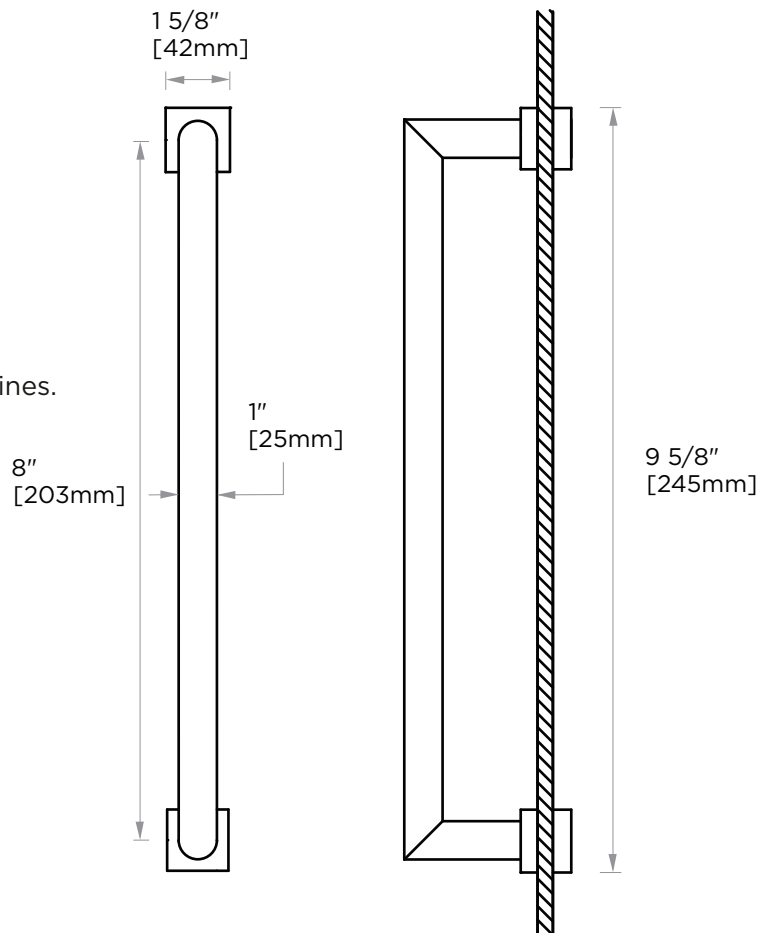

WARRANTY:

Lifetime Limited (Residential Use)
One Year (Commercial Use)

NOTE: Dimensions and specifications are subject to change without notice.