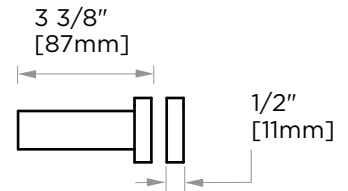

MADRID COLLECTION SINGLE SHOWER DOOR HANDLE 8" 2627508

Side Profile

*WITH
KNOB
7503

*If knob is desired
please purchase
2627503

PRODUCT NAME: SINGLE SHOWER
DOOR HANDLE 8"

PRODUCT CODE: 2627508

MATERIAL: All-brass construction

Mounting Kits Included		
	X1	Allen Key

GLASS INFO

Glass Hole C-C Distance		
A	8"/203mm	8" Shower Door Handle
	12"/305mm	12" Shower Door Handle
	18"/457mm	18" Shower Door Handle
	24"/610mm	24" Shower Door Handle
B	1/2" (12mm)	Glass Hole Diameter
C	6-12mm	Glass Thickness