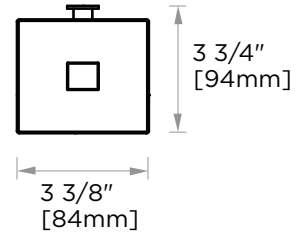

MADRID COLLECTION TOILET BRUSH 262625

PRODUCT NAME: TOILET BRUSH

PRODUCT CODE: 262625

MATERIAL: All-brass construction

KEY FEATURES: Contemporary design.
Simple and straight forward lines.
Strong linear silhouette.

NOTE: Dimensions and specifications are subject to change without notice.