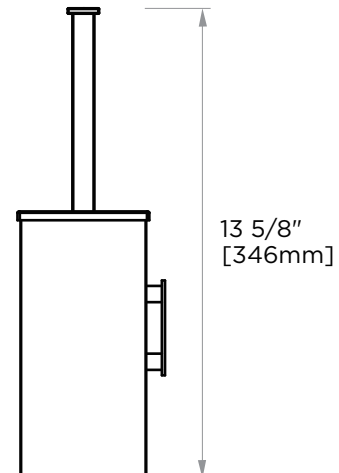

MADRID COLLECTION TOILET BRUSH 262625

PRODUCT NAME: TOILET BRUSH

PRODUCT CODE: 262625

MATERIAL: All-brass construction

KEY FEATURES: Contemporary design.
Simple and straight forward lines.
Strong linear silhouette.

NOTE: Dimensions and specifications are subject to change without notice.