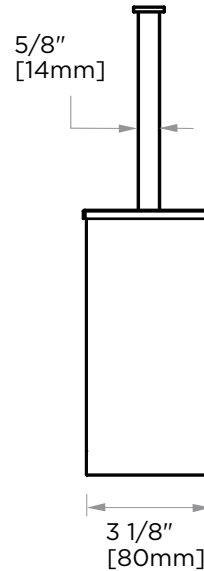

MADRID COLLECTION TOILET BRUSH 262625

PRODUCT NAME: TOILET BRUSH

PRODUCT CODE: 262625

MATERIAL: All-brass construction

KEY FEATURES: Contemporary design.
Simple and straight forward lines.
Strong linear silhouette.

NOTE: Dimensions and specifications are subject to change without notice.