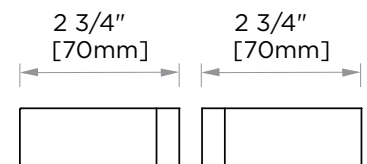

### DOUBLE SDH 24"

2557824

**PRODUCT NAME:** DOUBLE SHOWER DOOR HANDLE 24"

**PRODUCT CODE:** 2557824

**MATERIAL:** All-brass construction

**KEY FEATURES:** Contemporary design with strong bold silhouette softened by the rounded corners and curved lines.

### GLASS INFO

Glass Hole C-C Distance		
A	8"/203mm	8" Shower Door Handle
	12"/305mm	12" Shower Door Handle
	18"/457mm	18" Shower Door Handle
	24"/610mm	24" Shower Door Handle
	36"/914mm	36" Shower Door Handle
B	1/2" (12mm)	Glass Hole Diameter
C	6-12mm	Glass Thickness