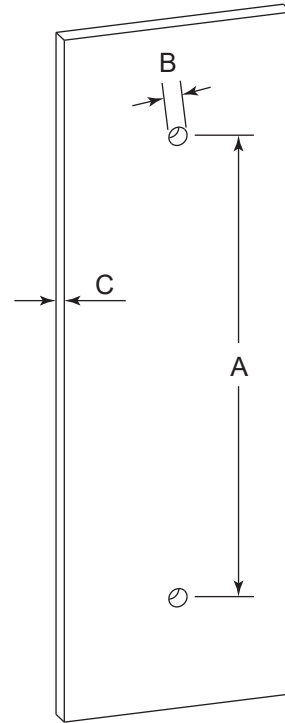

### DOUBLE SDH 24"

2557824

**PRODUCT NAME:** DOUBLE SHOWER DOOR HANDLE 24"

**PRODUCT CODE:** 2557824

**MATERIAL:** All-brass construction

**KEY FEATURES:** Contemporary design with strong bold silhouette softened by the rounded corners and curved lines.

NOTE: Dimensions and specifications are subject to change without notice.

### HANDLES INFO

Components Included		
①	Handle	X1
②	Set Screw M6	X2
③	Fixing Bracket	X2
④	Rubber Gasket	X4

Mounting Kits Included		
	X1	Allen Key

### GLASS INFO

Glass Hole C-C Distance		
A	8"/203mm	8" Shower Door Handle
	12"/305mm	12" Shower Door Handle
	18"/457mm	18" Shower Door Handle
	24"/610mm	24" Shower Door Handle
	36"/914mm	36" Shower Door Handle
B	1/2" (12mm)	Glass Hole Diameter
C	6-12mm	Glass Thickness