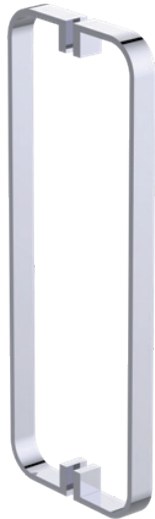

### DOUBLE SDH 24"

2557824

**PRODUCT NAME:** DOUBLE SHOWER DOOR HANDLE 24"

**PRODUCT CODE:** 2557824

**MATERIAL:** All-brass construction

**KEY FEATURES:** Contemporary design with strong bold silhouette softened by the rounded corners and curved lines.

### HANDLES INFO

Components Included		
①	Handle	X1
②	Set Screw M6	X2
③	Fixing Bracket	X2
④	Rubber Gasket	X4

Mounting Kits Included		
	X1	Allen Key

### GLASS INFO

Glass Hole C-C Distance		
A	8"/203mm	8" Shower Door Handle
	12"/305mm	12" Shower Door Handle
	18"/457mm	18" Shower Door Handle
	24"/610mm	24" Shower Door Handle
	36"/914mm	36" Shower Door Handle
B	1/2" (12mm)	Glass Hole Diameter
C	6-12mm	Glass Thickness