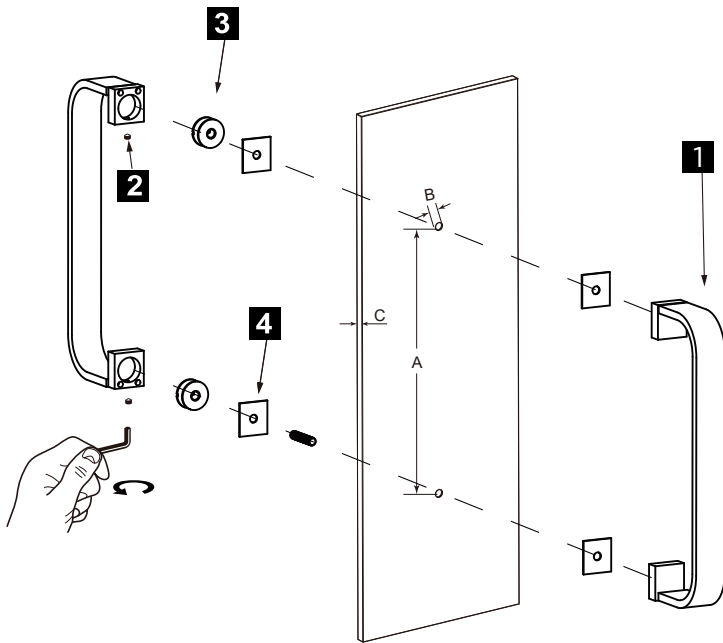

### DOUBLE SDH 24"

2557824

**PRODUCT NAME:** DOUBLE SHOWER DOOR HANDLE 24"

**PRODUCT CODE:** 2557824

**MATERIAL:** All-brass construction

**KEY FEATURES:** Contemporary design with strong bold silhouette softened by the rounded corners and curved lines.

### HANDLES INFO

Components Included		
①	Handle	X1
②	Set Screw M6	X2
③	Fixing Bracket	X2
④	Rubber Gasket	X4

Mounting Kits Included		
	X1	Allen Key

### GLASS INFO

Glass Hole C-C Distance		
A	8"/203mm	8" Shower Door Handle
	12"/305mm	12" Shower Door Handle
	18"/457mm	18" Shower Door Handle
	24"/610mm	24" Shower Door Handle
	36"/914mm	36" Shower Door Handle
B	1/2" (12mm)	Glass Hole Diameter
C	6-12mm	Glass Thickness