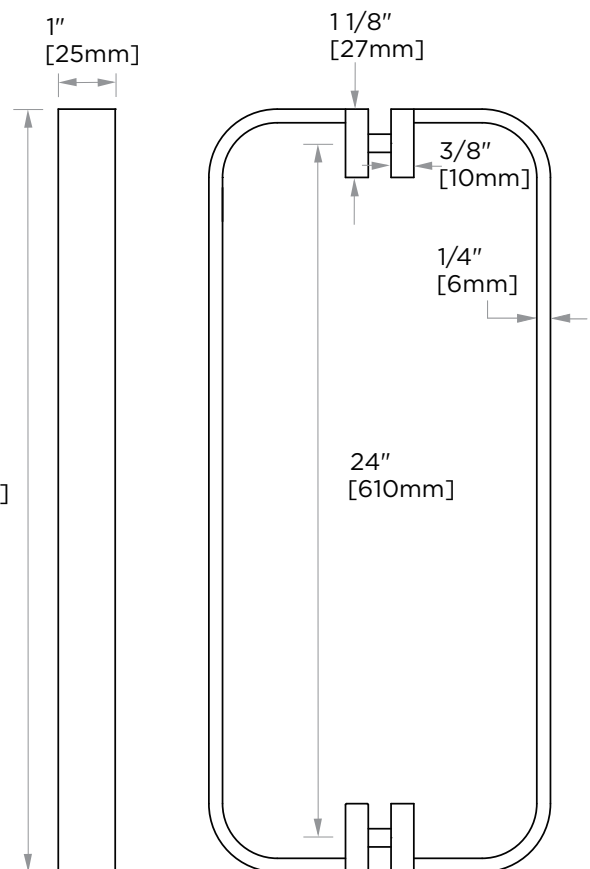

### DOUBLE SDH 24"

2557824

**PRODUCT NAME:** DOUBLE SHOWER DOOR HANDLE 24"

**PRODUCT CODE:** 2557824

**MATERIAL:** All-brass construction

**KEY FEATURES:** Contemporary design with strong bold silhouette softened by the rounded corners and curved lines.

NOTE: Dimensions and specifications are subject to change without notice.

### HANDLES INFO

Components Included		
①	Handle	X1
②	Set Screw M6	X2
③	Fixing Bracket	X2
④	Rubber Gasket	X4

Mounting Kits Included		
	X1	Allen Key

### GLASS INFO

Glass Hole C-C Distance		
A	8"/203mm	8" Shower Door Handle
	12"/305mm	12" Shower Door Handle
	18"/457mm	18" Shower Door Handle
	24"/610mm	24" Shower Door Handle
	36"/914mm	36" Shower Door Handle
B	1/2" (12mm)	Glass Hole Diameter
C	6-12mm	Glass Thickness