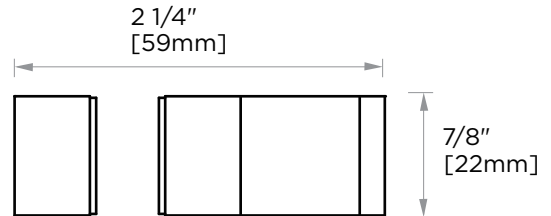

LONDON COLLECTION
SINGLE GLASS
DOOR KNOB
2487501

7501

Mounting
Options

PRODUCT NAME: SINGLE GLASS
DOOR KNOB

PRODUCT CODE: 2487501

MATERIAL: All-brass construction

KEY FEATURES: Contemporary design.
Sleek rectangular shapes offset
by strong squared anchors.

1/2"
[13 mm]

NOTE: Dimensions and specifications are subject to change without notice.

HANDLES INFO

Components Included		
①	End Cap	X1
②	Rubber Gasket	X2
③	Fixing Bracket	X1
④	Set Screw M5	X1

Mounting Kits Included		
	X1	Allen Key

GLASS INFO

A	3/8"/10mm	Glass Hole Diameter
B	6-12mm	Glass Thickness

* Can be used with extension kit for thicker doors