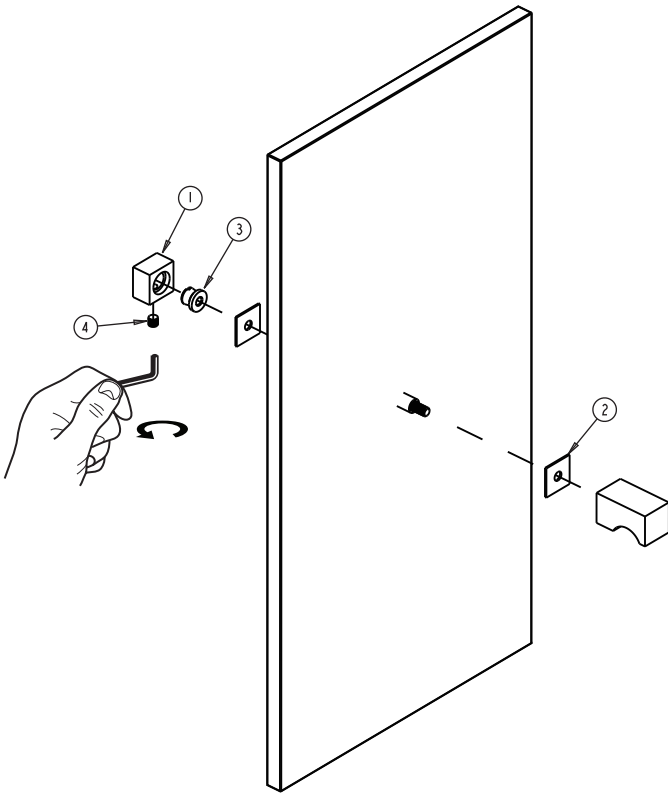

LONDON COLLECTION
SINGLE GLASS
DOOR KNOB
2487501

7501

Mounting
Options

PRODUCT NAME: SINGLE GLASS
DOOR KNOB

PRODUCT CODE: 2487501

MATERIAL: All-brass construction

KEY FEATURES: Contemporary design.
Sleek rectangular shapes offset
by strong squared anchors.

1/2"
[13 mm]

NOTE: Dimensions and specifications are subject to change without notice.

HANDLES INFO

Components Included		
①	End Cap	X1
②	Rubber Gasket	X2
③	Fixing Bracket	X1
④	Set Screw M5	X1

Mounting Kits Included		
	X1	Allen Key

GLASS INFO

A	3/8"/10mm	Glass Hole Diameter
B	6-12mm	Glass Thickness

* Can be used with extension kit for thicker doors