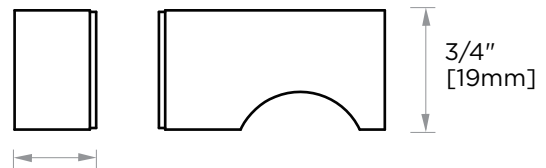

LONDON COLLECTION
SINGLE GLASS
DOOR KNOB
2487501

7501

Mounting
Options

PRODUCT NAME: SINGLE GLASS
DOOR KNOB

PRODUCT CODE: 2487501

MATERIAL: All-brass construction

KEY FEATURES: Contemporary design.
Sleek rectangular shapes offset
by strong squared anchors.

1/2"
[13 mm]

NOTE: Dimensions and specifications are subject to change without notice.

HANDLES INFO

Components Included		
①	End Cap	X1
②	Rubber Gasket	X2
③	Fixing Bracket	X1
④	Set Screw M5	X1

Mounting Kits Included		
	X1	Allen Key

GLASS INFO

A	3/8"/10mm	Glass Hole Diameter
B	6-12mm	Glass Thickness

* Can be used with extension kit for thicker doors