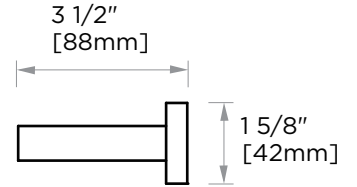

**LONDON COLLECTION**  
**TOWEL BAR 24"**  
248240

**PRODUCT NAME:** TOWEL BAR 24"

**PRODUCT CODE:** 248240

**MATERIAL:** All-brass construction

**KEY FEATURES:** Contemporary design. Sleek rectangular shapes offset by strong squared anchors.

**WARRANTY:**

Lifetime Limited (Residential Use)  
One Year (Commercial Use)

25 5/8" [652mm]

NOTE: Dimensions and specifications are subject to change without notice.