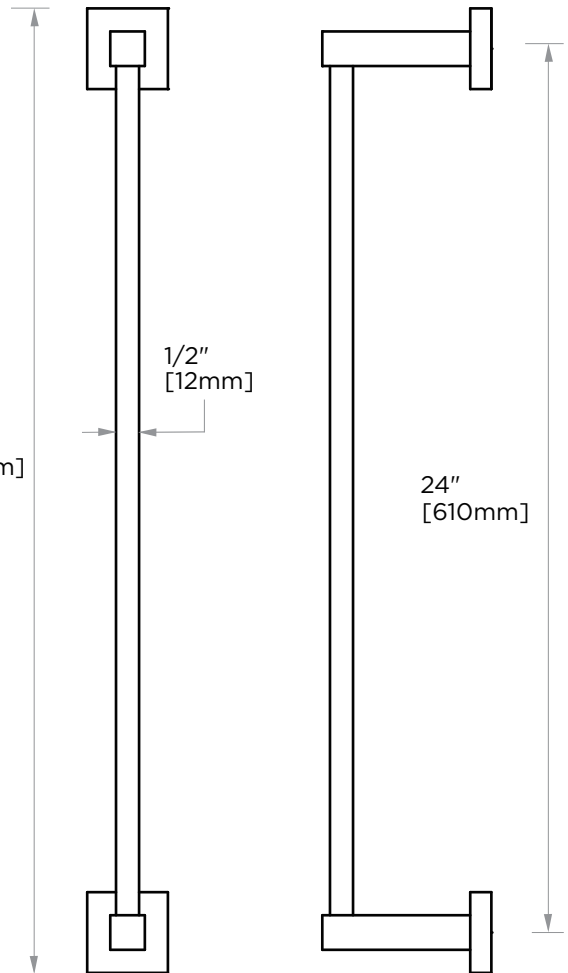

**LONDON COLLECTION**  
**TOWEL BAR 24"**  
248240

**PRODUCT NAME:** TOWEL BAR 24"

**PRODUCT CODE:** 248240

**MATERIAL:** All-brass construction

**KEY FEATURES:** Contemporary design. Sleek rectangular shapes offset by strong squared anchors.

**WARRANTY:**

Lifetime Limited (Residential Use)  
One Year (Commercial Use)

25 5/8" [652mm]

NOTE: Dimensions and specifications are subject to change without notice.