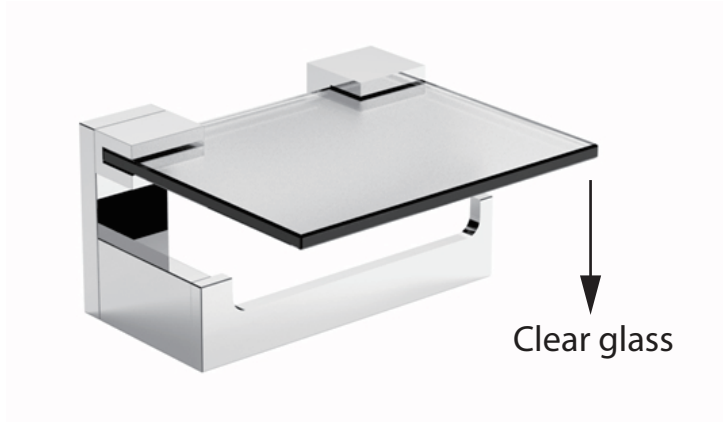

BERLIN COLLECTION
GLASS SHELF WITH
TISSUE HOLDER
232159

PRODUCT NAME: GLASS SHELF WITH
TISSUE HOLDER

PRODUCT CODE: 232159

MATERIAL: All-brass construction

KEY FEATURES: Contemporary design
with solid bold rectangular
geometry.