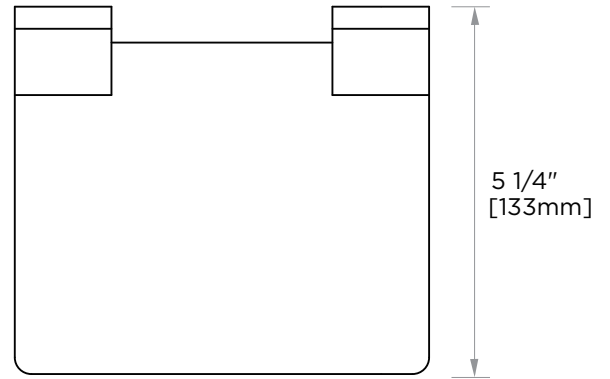

NOTE: Dimensions and specifications are subject to change without notice.