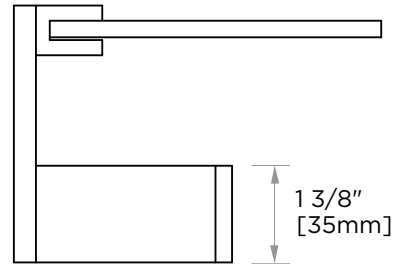

NOTE: Dimensions and specifications are subject to change without notice.