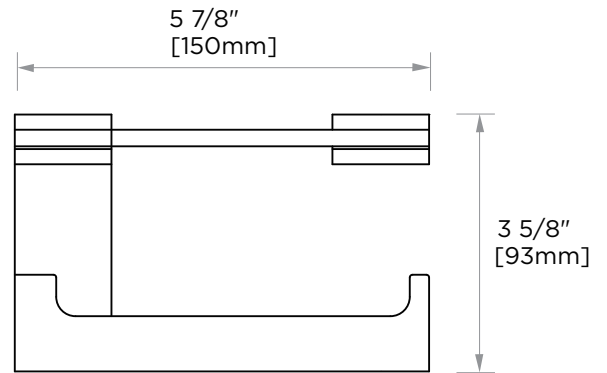

NOTE: Dimensions and specifications are subject to change without notice.