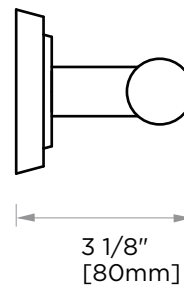

SOFIA COLLECTION TISSUE HOLDER 167151

PRODUCT NAME: TISSUE HODLER

PRODUCT CODE: 167151

MATERIAL: All-brass construction

KEY FEATURES: Contemporary design.
Geometric with bold
circular backdrop.

STOCKED FINISHES:

NOTE: Dimensions and specifications are subject to change without notice.