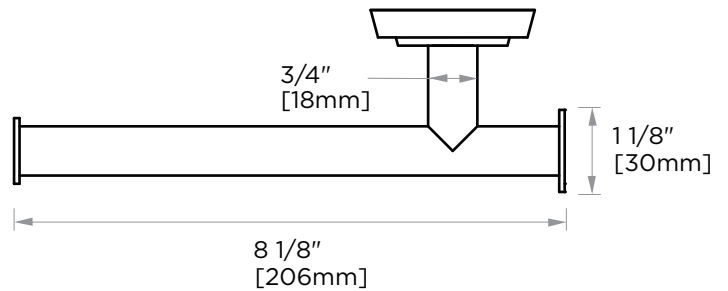

SOFIA COLLECTION TISSUE HOLDER 167151

PRODUCT NAME: TISSUE HODLER

PRODUCT CODE: 167151

MATERIAL: All-brass construction

KEY FEATURES: Contemporary design.
Geometric with bold
circular backdrop.

STOCKED FINISHES:

NOTE: Dimensions and specifications are subject to change without notice.