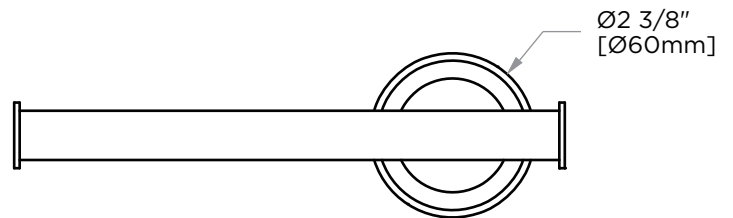

WARRANTY:

Lifetime Limited (Residential Use)
One Year (Commercial Use)

NOTE: Dimensions and specifications are subject to change without notice.