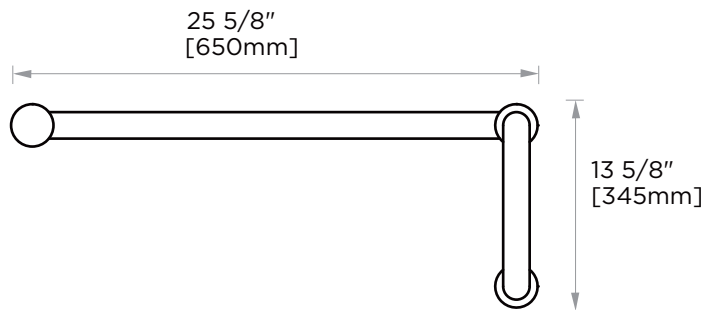

WARRANTY:

Lifetime Limited (Residential Use)
One Year (Commercial Use)

NOTE: Dimensions and specifications are subject to change without notice.