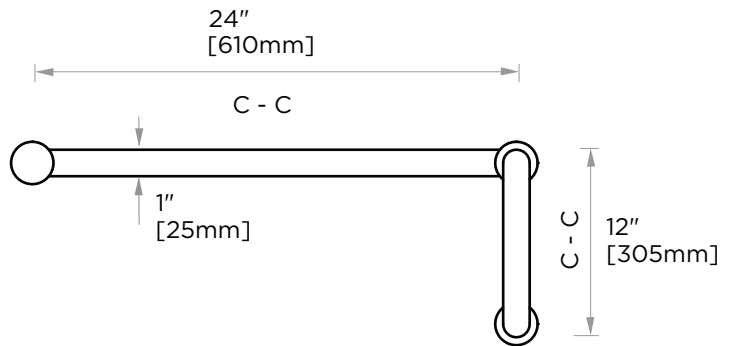

WARRANTY:

Lifetime Limited (Residential Use)
One Year (Commercial Use)

NOTE: Dimensions and specifications are subject to change without notice.