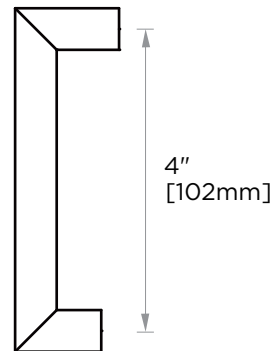

WARRANTY:

Lifetime Limited (Residential Use)
One Year (Commercial Use)

NOTE: Dimensions and specifications are subject to change without notice.