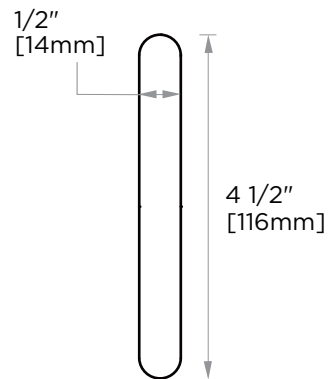

## OSLO COLLECTION CABINET PULL 4" 144704

**PRODUCT NAME:** CABINET PULL 4"

**PRODUCT CODE:** 144704

**MATERIAL:** All-brass construction

**KEY FEATURES:** Contemporary design.  
Round minimalist look.

**STOCKED  
FINISHES:**