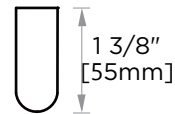

## OSLO COLLECTION CABINET PULL 4" 144704

**PRODUCT NAME:** CABINET PULL 4"

**PRODUCT CODE:** 144704

**MATERIAL:** All-brass construction

**KEY FEATURES:** Contemporary design.  
Round minimalist look.

**STOCKED  
FINISHES:**