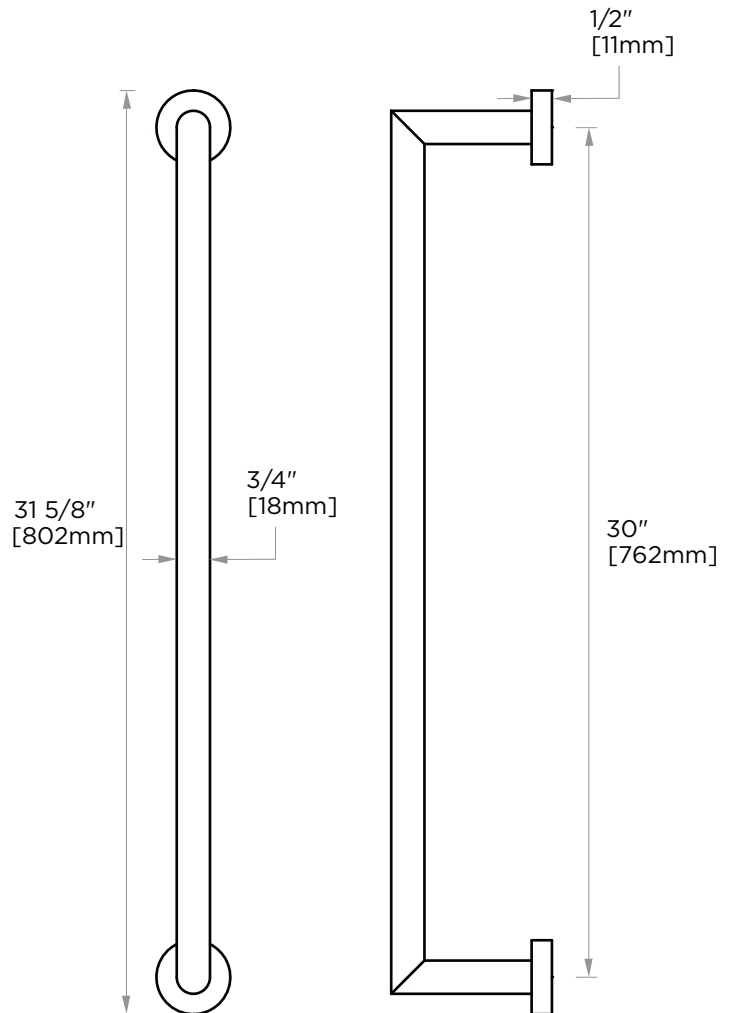

WARRANTY:

Lifetime Limited (Residential Use)
One Year (Commercial Use)

NOTE: Dimensions and specifications are subject to change without notice.