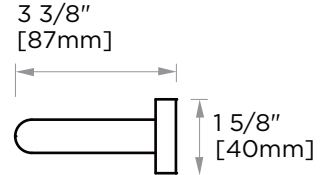

**OSLO COLLECTION**  
**TOWEL BAR 30"**  
144300

**PRODUCT NAME:** TOWEL BAR 30"

**PRODUCT CODE:** 144300

**MATERIAL:** All-brass construction

**KEY FEATURES:** Contemporary design.  
Round minimalist look.