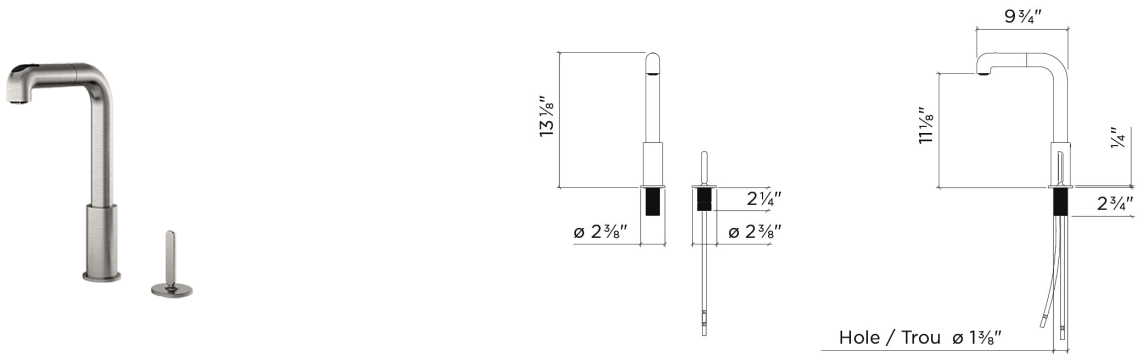

306211 | LATITUDE

TOPMOUNT WITH REMOTE SINGLE LEVER KITCHEN FAUCET

Specifications

Model	306211
Collection	Latitude
Finish	Brushed Nickel

Recommended accessories

Soap Dispenser	306015
----------------	--------

Features

- Made in Italy
- Solid brass construction
- Available in two finishes
- Double hole installation
- 110° swivel spout
- Pull-out dual jet spray head
- Locking spray jet mode
- Descaling system, for easy cleaning
- 8" projection
- Backward (30°) and bilateral (45°) lever handle rotation
- Braided stainless steel water supply hoses 18" long, with 3/8" fittings
- 2,2 gpm (8,3 L/min.) flow rate aerator
- Ceramic cartridge
- ASME A112.18.1 / CSA B125.1 (pending)
- NSF / ANSI 61 compliant, low lead content
- ADA compliant