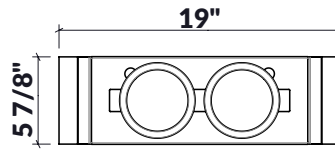

225212 | SERVING BIN WITH BOWLS (2)

STAINLESS STEEL SINK ACCESSORY

Specifications

Model	225212
Handle	Walnut
Compatible bowl dimension (front-to-back)	18"
Overall dimensions	6" x 19" x 4 1/2"

Warranty

Home Refinements offers a 1-YEAR LIMITED WARRANTY following the purchase date for all mobile parts, options and accessories against defects of material and workmanship. This warranty is limited to defects or damages resulting from a normal residential use. For further details on our product warranty, please refer to our catalog or Web site.