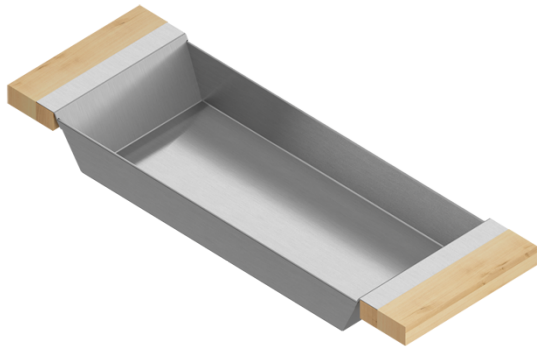

205321 | TRAY

STAINLESS STEEL SINK ACCESSORY

Specifications

Model	205321
Collection	Tray
Compatible bowl dimension (front-to-back)	17"
Overall dimensions	6" × 17 7/8" × 2 1/4"

Warranty

Home Refinements offers a 1-YEAR LIMITED WARRANTY following the purchase date for all mobile parts, options and accessories against defects of material and workmanship. This warranty is limited to defects or damages resulting from a normal residential use. For further details on our product warranty, please refer to our catalog or Web site.

Features

- Can be used on top of sink to create extra workspace or on countertop
- Ideal to prepare or to serve food
- Innovative and functional design to match with other standard Home Refinements accessories
- 100% premium hard rock maple or walnut handles for high quality and durability
- Rubber-tipped footings for better stability and protection
- 304 series stainless steel (18/10)
- Elegant no. 4 brushed finish that matches the appliances