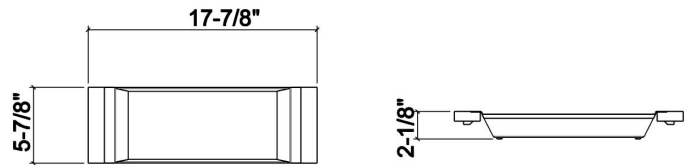

205321 | TRAY

STAINLESS STEEL SINK ACCESSORY

Specifications

Model	205321
Collection	Tray
Compatible bowl dimension (front-to-back)	17"
Overall dimensions	6" × 17 7/8" × 2 1/4"

Warranty

Home Refinements offers a 1-YEAR LIMITED WARRANTY following the purchase date for all mobile parts, options and accessories against defects of material and workmanship. This warranty is limited to defects or damages resulting from a normal residential use. For further details on our product warranty, please refer to our catalog or Web site.