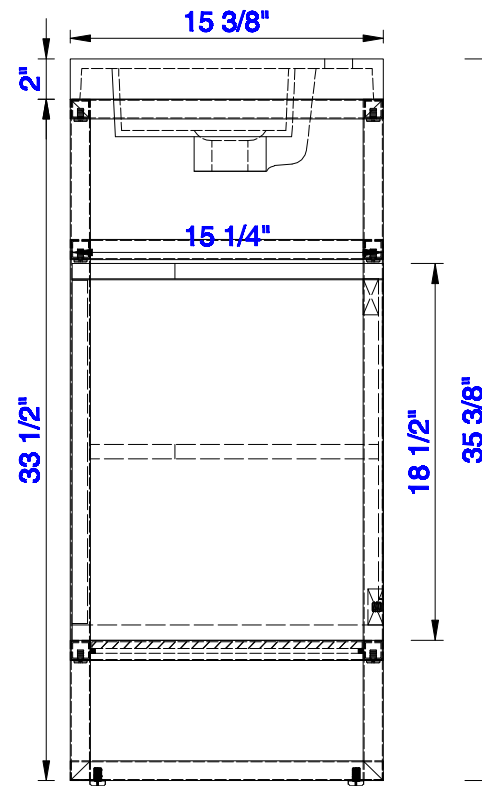

C105-SC25-GW

JAMES MARTIN

VANITIES™

**Boston 31 1/2" Stainless Steel Sink Console**  
**Boston 25" Storage Cabinet**  
Diagrams with Dimensions  
page 02 of 03

**NOTE ONE: Countertop with integrated sink is shown on this cabinet.**

Version:202004

31 1/2"

Item Number:  
C105-V31.5-BNK  
C105-V31.5-RGD  
C105-V31.5-MBK

C105-SC25-GW

JAMES MARTIN

VANITIES™

**Boston 31 1/2" Stainless Steel Sink Console**  
**Boston 25" Storage Cabinet**  
Diagrams with Dimensions  
page 03 of 03

**NOTE ONE: Countertop with integrated sink is shown on this cabinet**  
**NOTE TWO: This vanity does not have a Backsplash.**

Version:202004

800mm

Item Number:  
C105-V31.5-BNK  
C105-V31.5-RGD  
C105-V31.5-MBK

C105-SC25-GW

JAMES MARTIN

VANITIES™

**Boston 800mm Stainless Steel Sink Console**  
**Boston 635mm Storage Cabinet**  
Diagrams with Dimensions  
page 01 of 03

**NOTE ONE: Countertop with integrated sink is shown on this cabinet**  
**NOTE TWO: This vanity does not have a Backsplash.**