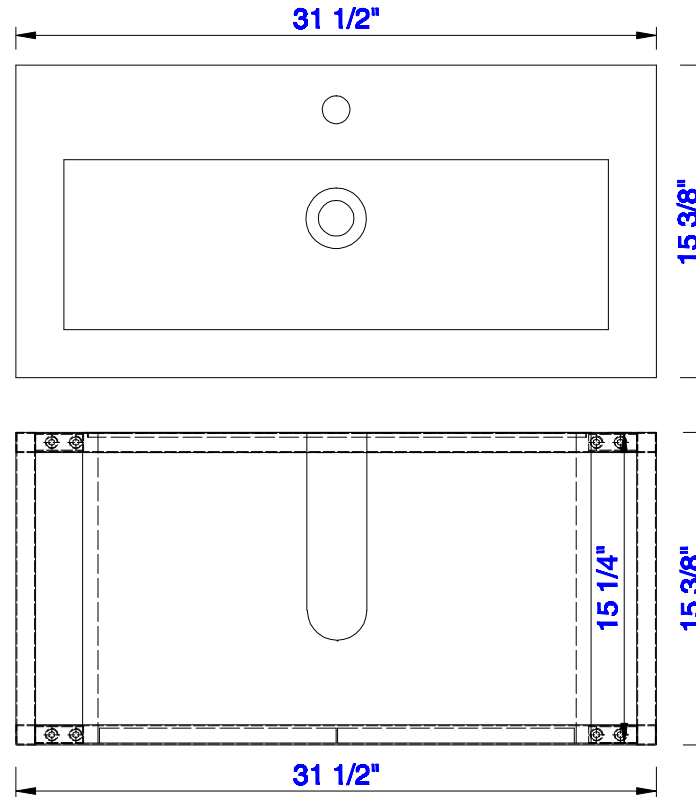

31 1/2"

Item Number:  
C105-V31.5-BNK  
C105-V31.5-RGD  
C105-V31.5-MBK

C105-SC25-GW

JAMES MARTIN

VANITIES™

Boston 31 1/2" Stainless Steel Sink Console  
Boston 25" Storage Cabinet  
Diagrams with Dimensions  
page 01 of 03

**NOTE ONE: Countertop with integrated sink is shown on this cabinet**  
**NOTE TWO: This vanity does not have a Backsplash.**

Version:202004

31 1/2"

Item Number:  
C105-V31.5-BNK  
C105-V31.5-RGD  
C105-V31.5-MBK

C105-SC25-GW

JAMES MARTIN

VANITIES™

**Boston 31 1/2" Stainless Steel Sink Console**  
**Boston 25" Storage Cabinet**  
Diagrams with Dimensions  
page 02 of 03

**NOTE ONE: Countertop with integrated sink is shown on this cabinet.**

Version:202004

31 1/2"

Item Number:  
C105-V31.5-BNK  
C105-V31.5-RGD  
C105-V31.5-MBK

C105-SC25-GW

JAMES MARTIN

VANITIES™

**Boston 31 1/2" Stainless Steel Sink Console**  
**Boston 25" Storage Cabinet**  
Diagrams with Dimensions  
page 03 of 03