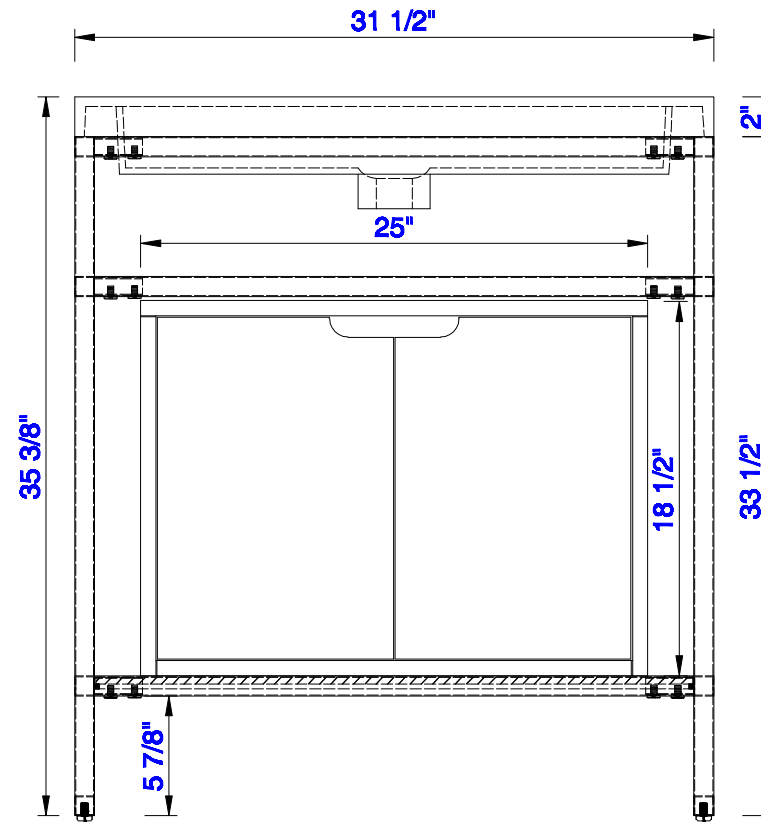

31 1/2"

Item Number:  
C105-V31.5-BNK  
C105-V31.5-RGD  
C105-V31.5-MBK

C105-SC25-GW

JAMES MARTIN

VANITIES™

Boston 31 1/2" Stainless Steel Sink Console  
Boston 25" Storage Cabinet  
Diagrams with Dimensions  
page 01 of 03

**NOTE ONE: Countertop with integrated sink is shown on this cabinet**  
**NOTE TWO: This vanity does not have a Backsplash.**

Version:202004

31 1/2"

Item Number:  
C105-V31.5-BNK  
C105-V31.5-RGD  
C105-V31.5-MBK

C105-SC25-GW

JAMES MARTIN

VANITIES™

**Boston 31 1/2" Stainless Steel Sink Console**  
**Boston 25" Storage Cabinet**  
Diagrams with Dimensions  
page 02 of 03

**NOTE ONE: Countertop with integrated sink is shown on this cabinet.**

Version:202004

31 1/2"

Item Number:  
C105-V31.5-BNK  
C105-V31.5-RGD  
C105-V31.5-MBK

C105-SC25-GW

JAMES MARTIN

VANITIES™

**Boston 31 1/2" Stainless Steel Sink Console**  
**Boston 25" Storage Cabinet**  
Diagrams with Dimensions  
page 03 of 03