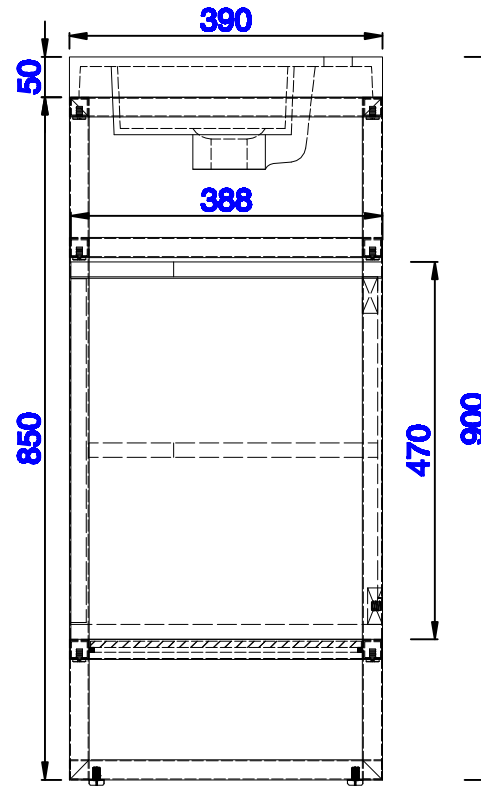

C105-SC25-GW

JAMES MARTIN

VANITIES™

**Boston 800mm Stainless Steel Sink Console**  
**Boston 635mm Storage Cabinet**  
Diagrams with Dimensions  
page 01 of 03

**NOTE ONE: Countertop with integrated sink is shown on this cabinet**  
**NOTE TWO: This vanity does not have a Backsplash.**

Version:202004

800mm

Item Number:  
C105-V31.5-BNK  
C105-V31.5-RGD  
C105-V31.5-MBK

C105-SC25-GW

JAMES MARTIN

VANITIES™

**Boston 800mm Stainless Steel Sink Console**  
**Boston 635mm Storage Cabinet**  
Diagrams with Dimensions  
page 02 of 03

**NOTE ONE: Countertop with integrated sink is shown on this cabinet.**

Version:202004

800mm

Item Number:  
C105-V31.5-BNK  
C105-V31.5-RGD  
C105-V31.5-MBK

C105-SC25-GW

JAMES MARTIN

VANITIES™

**Boston 800mm Stainless Steel Sink Console**  
**Boston 635mm Storage Cabinet**  
Diagrams with Dimensions  
page 03 of 03

**NOTE ONE: Countertop with integrated sink is shown on this cabinet**  
**NOTE TWO: This vanity does not have a Backsplash.**

Version:202004