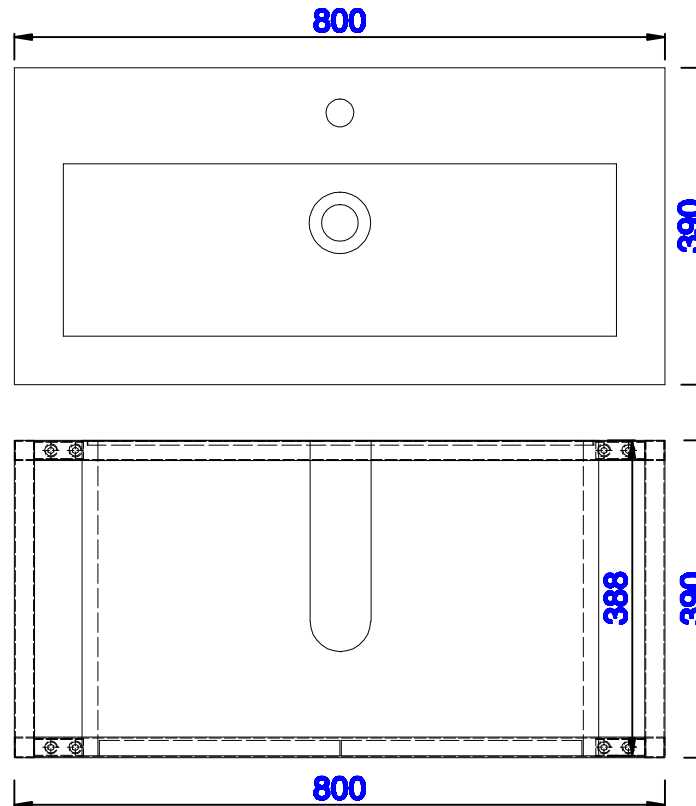

**NOTE ONE: Countertop with integrated sink is shown on this cabinet**  
**NOTE TWO: This vanity does not have a Backsplash.**

Version:202004

31 1/2"

Item Number:  
C105-V31.5-BNK  
C105-V31.5-RGD  
C105-V31.5-MBK

C105-SC25-GW

JAMES MARTIN

VANITIES™

**Boston 800mm Stainless Steel Sink Console**  
**Boston 635mm Storage Cabinet**  
Diagrams with Dimensions  
page 01 of 03

**NOTE ONE: Countertop with integrated sink is shown on this cabinet**  
**NOTE TWO: This vanity does not have a Backsplash.**

Version:202004

800mm

Item Number:  
C105-V31.5-BNK  
C105-V31.5-RGD  
C105-V31.5-MBK

C105-SC25-GW

JAMES MARTIN

VANITIES™

**Boston 800mm Stainless Steel Sink Console**  
**Boston 635mm Storage Cabinet**  
Diagrams with Dimensions  
page 02 of 03

**NOTE ONE: Countertop with integrated sink is shown on this cabinet.**

Version:202004

800mm

Item Number:  
C105-V31.5-BNK  
C105-V31.5-RGD  
C105-V31.5-MBK

C105-SC25-GW

JAMES MARTIN

VANITIES™

**Boston 800mm Stainless Steel Sink Console**  
**Boston 635mm Storage Cabinet**  
Diagrams with Dimensions  
page 03 of 03