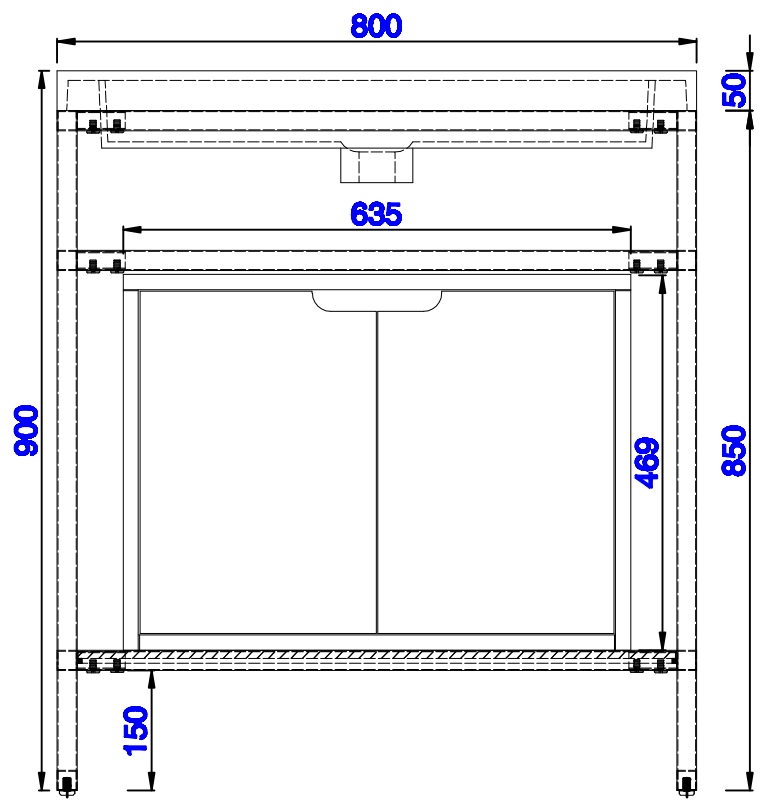

Version:202004

31 1/2"

Item Number:  
C105-V31.5-BNK  
C105-V31.5-RGD  
C105-V31.5-MBK

C105-SC25-GW

JAMES MARTIN

VANITIES™

**Boston 31 1/2" Stainless Steel Sink Console**  
**Boston 25" Storage Cabinet**  
Diagrams with Dimensions  
page 03 of 03

**NOTE ONE: Countertop with integrated sink is shown on this cabinet**  
**NOTE TWO: This vanity does not have a Backsplash.**

Version:202004

800mm

Item Number:  
C105-V31.5-BNK  
C105-V31.5-RGD  
C105-V31.5-MBK

C105-SC25-GW

JAMES MARTIN

VANITIES™

**Boston 800mm Stainless Steel Sink Console**  
**Boston 635mm Storage Cabinet**  
Diagrams with Dimensions  
page 01 of 03

**NOTE ONE: Countertop with integrated sink is shown on this cabinet**  
**NOTE TWO: This vanity does not have a Backsplash.**

Version:202004

800mm

Item Number:  
C105-V31.5-BNK  
C105-V31.5-RGD  
C105-V31.5-MBK

C105-SC25-GW

JAMES MARTIN

VANITIES™

**Boston 800mm Stainless Steel Sink Console**  
**Boston 635mm Storage Cabinet**  
Diagrams with Dimensions  
page 02 of 03