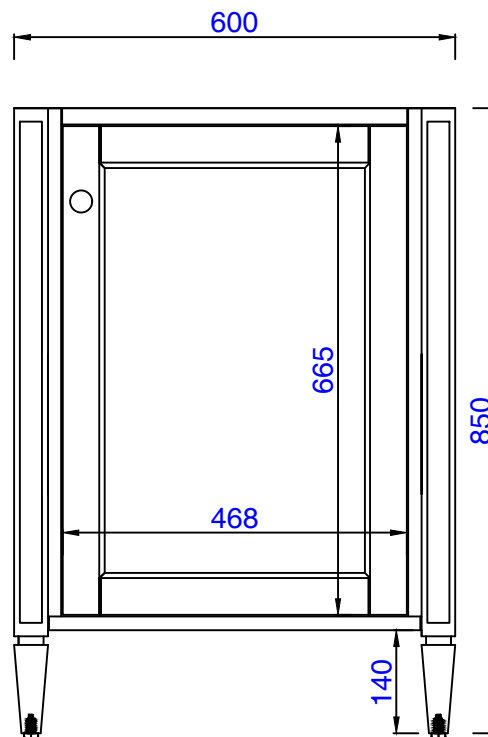

24"

Item Number:  
E652-V24-BKO  
E652-V24-GW  
E652-V24-MCA  
E652-V24-NVB

JAMES MARTIN

VANITIES™

Brittania 24" Single Vanity Cabinet  
Diagrams with Dimensions  
page 01 of 03

NOTE ONE: Countertop with integrated sink is shown on this cabinet  
NOTE TWO: This vanity does not have a Backsplash.

Version:202108

24"

Item Number:  
E652-V24-BKO  
E652-V24-GW  
E652-V24-MCA  
E652-V24-NVB

JAMES MARTIN

VANITIES™

Brittania 24" Single Vanity Cabinet  
Diagrams with Dimensions  
page 03 of 03

NOTE ONE: Countertop with integrated sink is shown on this cabinet  
NOTE TWO: This vanity does not have a Backsplash.

Version:202108

610mm

Item Number:  
E652-V24-BKO  
E652-V24-GW  
E652-V24-MCA  
E652-V24-NVB

JAMES MARTIN

VANITIES™

Brittania 610mm Single Vanity Cabinet

Diagrams with Dimensions

page 01 of 03

JAMES MARTIN

VANITIES™

Brittania 610mm Single Vanity Cabinet  
Diagrams with Dimensions  
page 02 of 03

NOTE ONE: Countertop with integrated sink is shown on this cabinet.

Version:202108

610mm

Item Number:  
E652-V24-BKO  
E652-V24-GW  
E652-V24-MCA  
E652-V24-NVB