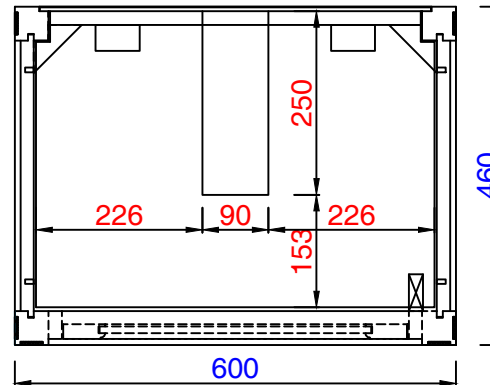

24"

Item Number:  
E652-V24-BKO  
E652-V24-GW  
E652-V24-MCA  
E652-V24-NVB

JAMES MARTIN

VANITIES™

Brittania 24" Single Vanity Cabinet  
Diagrams with Dimensions  
page 01 of 03

NOTE ONE: Countertop with integrated sink is shown on this cabinet  
NOTE TWO: This vanity does not have a Backsplash.

Version:202108

610mm

Item Number:  
E652-V24-BKO  
E652-V24-GW  
E652-V24-MCA  
E652-V24-NVB

JAMES MARTIN

VANITIES™

Brittania 610mm Single Vanity Cabinet

Diagrams with Dimensions

page 01 of 03

JAMES MARTIN

VANITIES™

Brittania 610mm Single Vanity Cabinet  
Diagrams with Dimensions  
page 02 of 03

NOTE ONE: Countertop with integrated sink is shown on this cabinet.

Version:202108

610mm

Item Number:  
E652-V24-BKO  
E652-V24-GW  
E652-V24-MCA  
E652-V24-NVB

JAMES MARTIN

VANITIES™

Brittania 610mm Single Vanity Cabinet  
Diagrams with Dimensions  
page 03 of 03

NOTE ONE: Countertop with integrated sink is shown on this cabinet  
NOTE TWO: This vanity does not have a Backsplash.