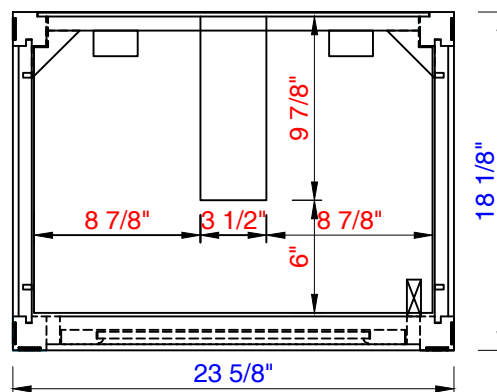

24"

Item Number:  
E652-V24-BKO  
E652-V24-GW  
E652-V24-MCA  
E652-V24-NVB

JAMES MARTIN

VANITIES™

Brittania 24" Single Vanity Cabinet  
Diagrams with Dimensions  
page 01 of 03

NOTE ONE: Countertop with integrated sink is shown on this cabinet  
NOTE TWO: This vanity does not have a Backsplash.

Version:202108

24"

Item Number:  
E652-V24-BKO  
E652-V24-GW  
E652-V24-MCA  
E652-V24-NVB

JAMES MARTIN

VANITIES™

Brittania 24" Single Vanity Cabinet  
Diagrams with Dimensions  
page 02 of 03

NOTE ONE: Countertop with integrated sink is shown on this cabinet.

Version:202108

24"

Item Number:  
E652-V24-BKO  
E652-V24-GW  
E652-V24-MCA  
E652-V24-NVB

JAMES MARTIN

VANITIES™

Brittania 24" Single Vanity Cabinet  
Diagrams with Dimensions  
page 03 of 03

NOTE ONE: Countertop with integrated sink is shown on this cabinet  
NOTE TWO: This vanity does not have a Backsplash.

Version:202108

610mm

Item Number:  
E652-V24-BKO  
E652-V24-GW  
E652-V24-MCA  
E652-V24-NVB

JAMES MARTIN

VANITIES™

Brittania 610mm Single Vanity Cabinet

Diagrams with Dimensions

page 01 of 03