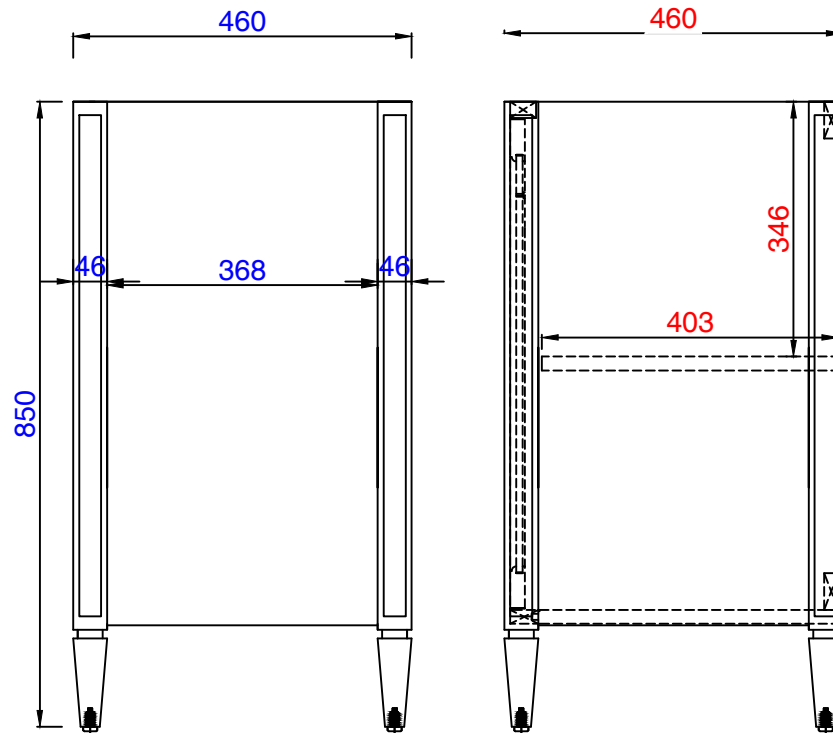

24"

Item Number:  
E652-V24-BKO  
E652-V24-GW  
E652-V24-MCA  
E652-V24-NVB

JAMES MARTIN

VANITIES™

Brittania 24" Single Vanity Cabinet  
Diagrams with Dimensions  
page 01 of 03

NOTE ONE: Countertop with integrated sink is shown on this cabinet  
NOTE TWO: This vanity does not have a Backsplash.

Version:202108

610mm

Item Number:  
E652-V24-BKO  
E652-V24-GW  
E652-V24-MCA  
E652-V24-NVB

JAMES MARTIN

VANITIES™

Brittania 610mm Single Vanity Cabinet

Diagrams with Dimensions

page 01 of 03

JAMES MARTIN

VANITIES™

Brittania 610mm Single Vanity Cabinet  
Diagrams with Dimensions  
page 02 of 03

NOTE ONE: Countertop with integrated sink is shown on this cabinet.

Version:202108

610mm

Item Number:  
E652-V24-BKO  
E652-V24-GW  
E652-V24-MCA  
E652-V24-NVB

JAMES MARTIN

VANITIES™

Brittania 610mm Single Vanity Cabinet  
Diagrams with Dimensions  
page 03 of 03

NOTE ONE: Countertop with integrated sink is shown on this cabinet  
NOTE TWO: This vanity does not have a Backsplash.