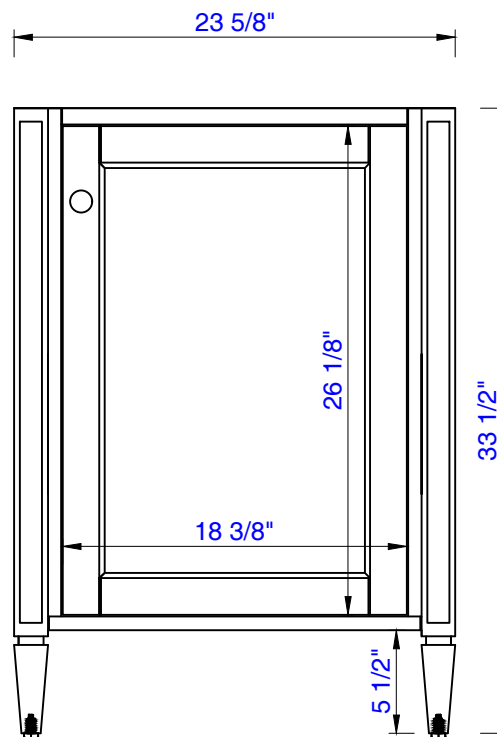

24"

Item Number:  
E652-V24-BKO  
E652-V24-GW  
E652-V24-MCA  
E652-V24-NVB

JAMES MARTIN

VANITIES™

Brittania 24" Single Vanity Cabinet  
Diagrams with Dimensions  
page 01 of 03

NOTE ONE: Countertop with integrated sink is shown on this cabinet  
NOTE TWO: This vanity does not have a Backsplash.

Version:202108

24"

Item Number:  
E652-V24-BKO  
E652-V24-GW  
E652-V24-MCA  
E652-V24-NVB

JAMES MARTIN

VANITIES™

Brittania 24" Single Vanity Cabinet  
Diagrams with Dimensions  
page 02 of 03

NOTE ONE: Countertop with integrated sink is shown on this cabinet.

Version:202108

24"

Item Number:  
E652-V24-BKO  
E652-V24-GW  
E652-V24-MCA  
E652-V24-NVB

JAMES MARTIN

VANITIES™

Brittania 24" Single Vanity Cabinet  
Diagrams with Dimensions  
page 03 of 03

NOTE ONE: Countertop with integrated sink is shown on this cabinet  
NOTE TWO: This vanity does not have a Backsplash.

Version:202108

610mm

Item Number:  
E652-V24-BKO  
E652-V24-GW  
E652-V24-MCA  
E652-V24-NVB

JAMES MARTIN

VANITIES™

Brittania 610mm Single Vanity Cabinet

Diagrams with Dimensions

page 01 of 03