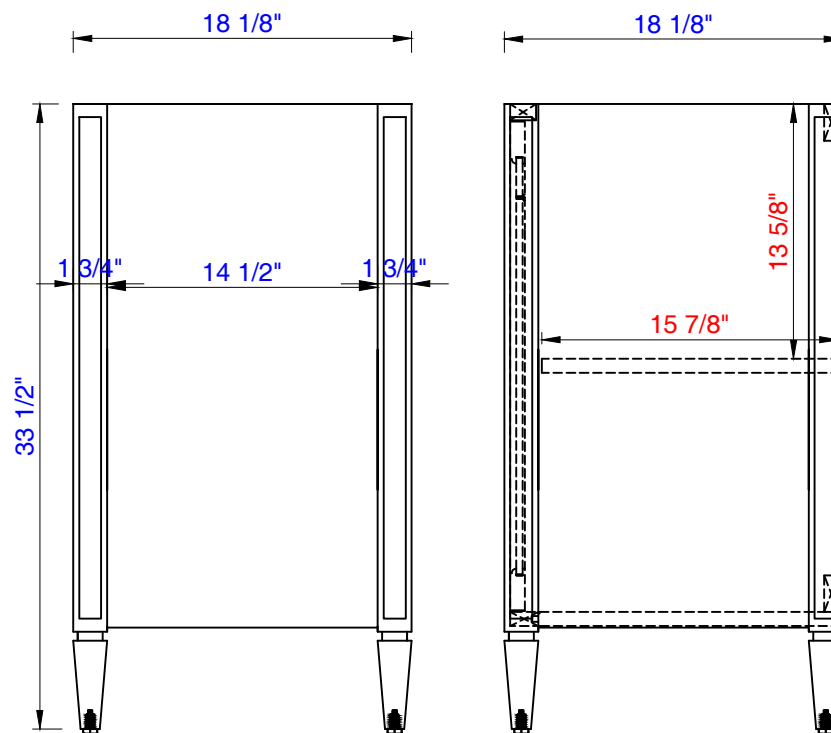

24"

Item Number:  
E652-V24-BKO  
E652-V24-GW  
E652-V24-MCA  
E652-V24-NVB

JAMES MARTIN

VANITIES™

Brittania 24" Single Vanity Cabinet  
Diagrams with Dimensions  
page 01 of 03

NOTE ONE: Countertop with integrated sink is shown on this cabinet  
NOTE TWO: This vanity does not have a Backsplash.

Version:202108

24"

Item Number:  
E652-V24-BKO  
E652-V24-GW  
E652-V24-MCA  
E652-V24-NVB

JAMES MARTIN

VANITIES™

Brittania 24" Single Vanity Cabinet  
Diagrams with Dimensions  
page 02 of 03

NOTE ONE: Countertop with integrated sink is shown on this cabinet.

Version:202108

24"

Item Number:  
E652-V24-BKO  
E652-V24-GW  
E652-V24-MCA  
E652-V24-NVB

JAMES MARTIN

VANITIES™

Brittania 24" Single Vanity Cabinet  
Diagrams with Dimensions  
page 03 of 03

NOTE ONE: Countertop with integrated sink is shown on this cabinet  
NOTE TWO: This vanity does not have a Backsplash.

Version:202108

610mm

Item Number:  
E652-V24-BKO  
E652-V24-GW  
E652-V24-MCA  
E652-V24-NVB

JAMES MARTIN

VANITIES™

Brittania 610mm Single Vanity Cabinet

Diagrams with Dimensions

page 01 of 03