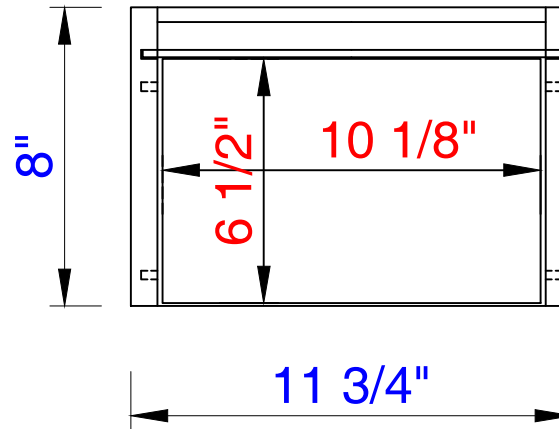

12"

Item Number:
803-SC1248-GW
803-SC1248-MGG
803-SC1248-WLT

JAMES MARTIN

VANITIES™

Milan Series 12" Storage Cabinet (Tall)

Diagrams with Dimensions

page 02 of 03