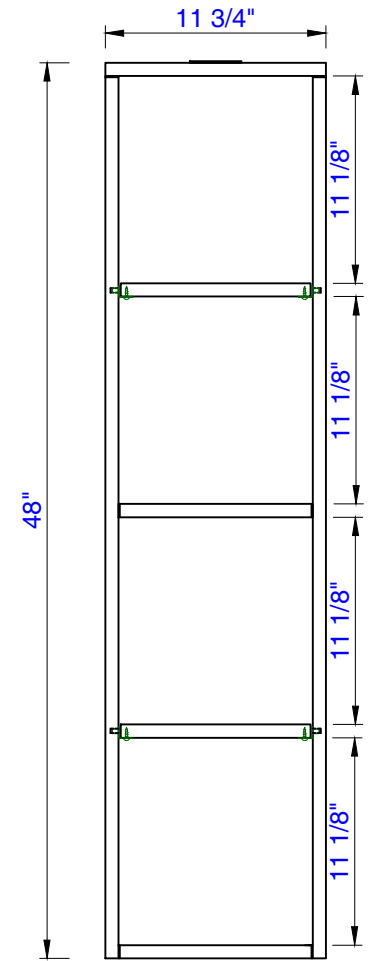

12"

Item Number:
803-SC1248-GW
803-SC1248-MGG
803-SC1248-WLT

JAMES MARTIN

VANITIES™

Milan Series 12" Storage Cabinet (Tall)
Diagrams with Dimensions
page 01 of 03