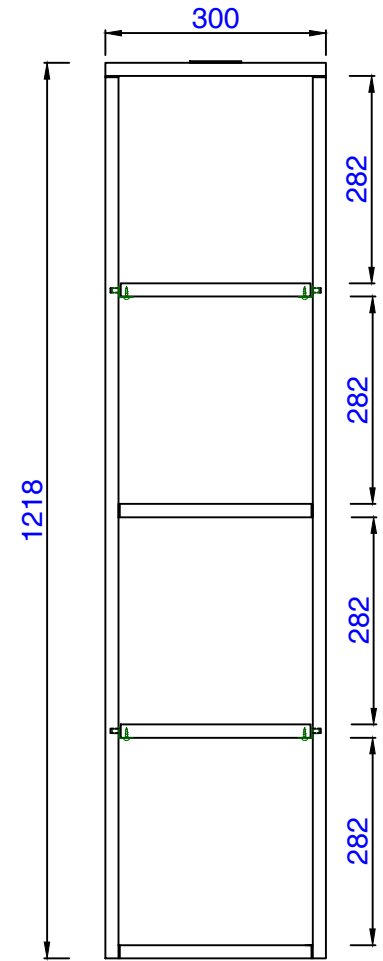

305mm

Item Number:
803-SC1248-GW
803-SC1248-MGG
803-SC1248-WLT

JAMES MARTIN

VANITIES™

Milan Series 305mm Storage Cabinet (Tall)
Diagrams with Dimensions
page 01 of 03