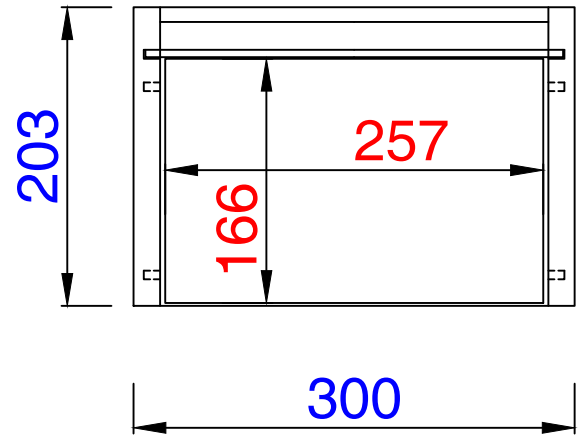

305mm

Item Number:
803-SC1248-GW
803-SC1248-MGG
803-SC1248-WLT

JAMES MARTIN

VANITIES™

Milan Series 305mm Storage Cabinet (Tall)

Diagrams with Dimensions

page 02 of 03