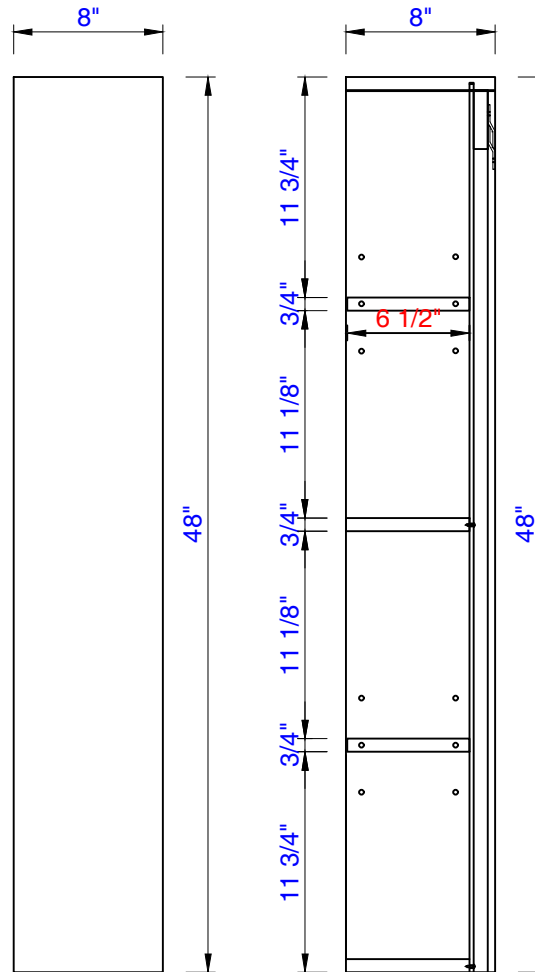

12"

Item Number:
803-SC1248-GW
803-SC1248-MGG
803-SC1248-WLT

JAMES MARTIN

VANITIES™

Milan Series 12" Storage Cabinet (Tall)
Diagrams with Dimensions
page 03 of 03