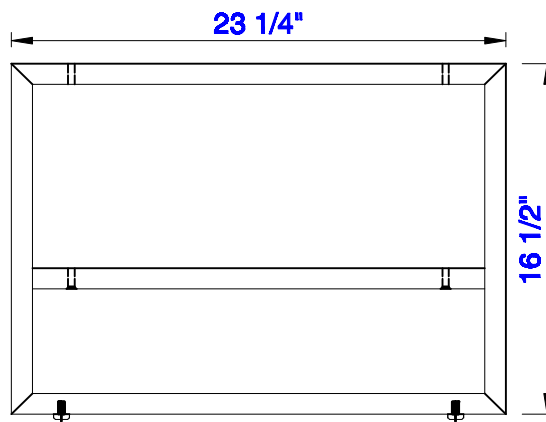

23 1/4"

Item Number:
388-B24-BNK
388-B24-MBK
388-B24-RGD

JAMES MARTIN

VANITIES™

Columbia 23 1/4" Metal Base
Diagrams with Dimensions
page 01 of 03