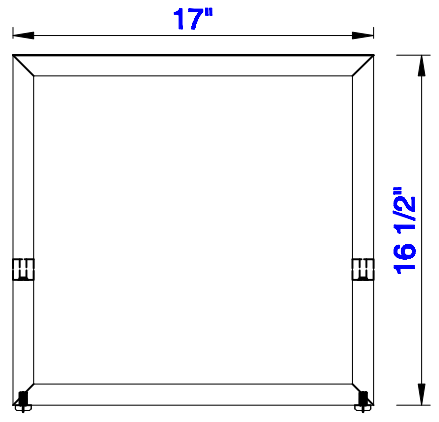

23 1/4"

Item Number:
388-B24-BNK
388-B24-MBK
388-B24-RGD

JAMES MARTIN

VANITIES™

Columbia 23 1/4" Metal Base
Diagrams with Dimensions
page 03 of 03