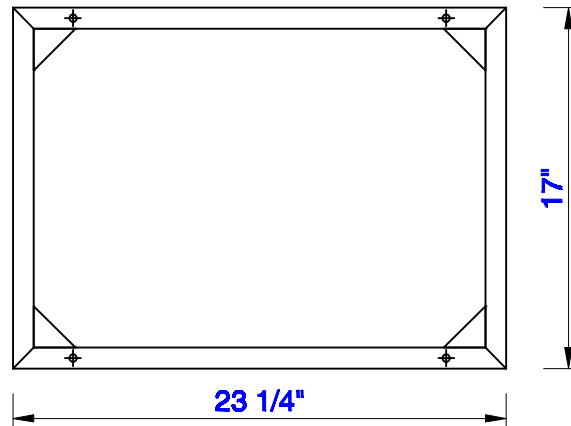

23 1/4"

Item Number:
388-B24-BNK
388-B24-MBK
388-B24-RGD

JAMES MARTIN

VANITIES™

Columbia 23 1/4" Metal Base
Diagrams with Dimensions
page 02 of 03