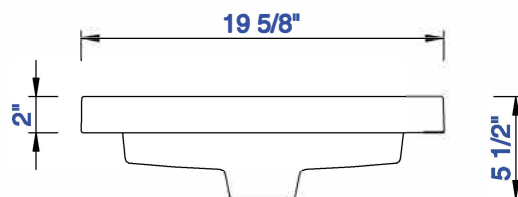

19 5/8"

Item Number:
CSP-2016-WG

JAMES MARTIN

VANITIES™

CSP 19 5/8" Countertop
with Integrated Basin Sink
Diagrams with Dimensions
page 01 of 01

500mm

Item Number:
CSP-S2016-WG

JAMES MARTIN

VANITIES™

CSP 500mm Countertop with
Integrated Basin Sink
Diagrams with Dimensions
page 01 of 01