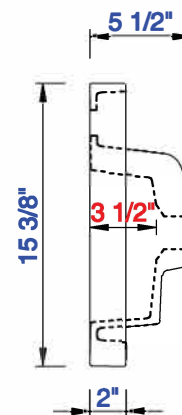

19 5/8"

Item Number:
CSP-2016-WG

JAMES MARTIN

VANITIES™

CSP 19 5/8" Countertop
with Integrated Basin Sink
Diagrams with Dimensions
page 01 of 01

500mm

Item Number:
CSP-S2016-WG

JAMES MARTIN

VANITIES™

CSP 500mm Countertop with
Integrated Basin Sink
Diagrams with Dimensions
page 01 of 01