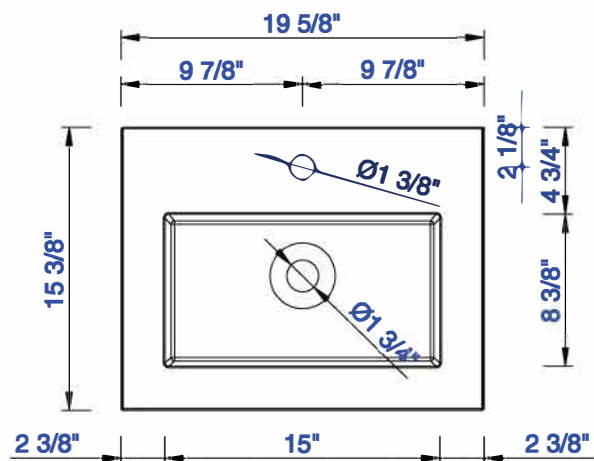

19 5/8"

Item Number:
CSP-2016-WG

JAMES MARTIN

VANITIES™

CSP 19 5/8" Countertop
with Integrated Basin Sink
Diagrams with Dimensions
page 01 of 01

500mm

Item Number:
CSP-S2016-WG

JAMES MARTIN

VANITIES™

CSP 500mm Countertop with
Integrated Basin Sink
Diagrams with Dimensions
page 01 of 01