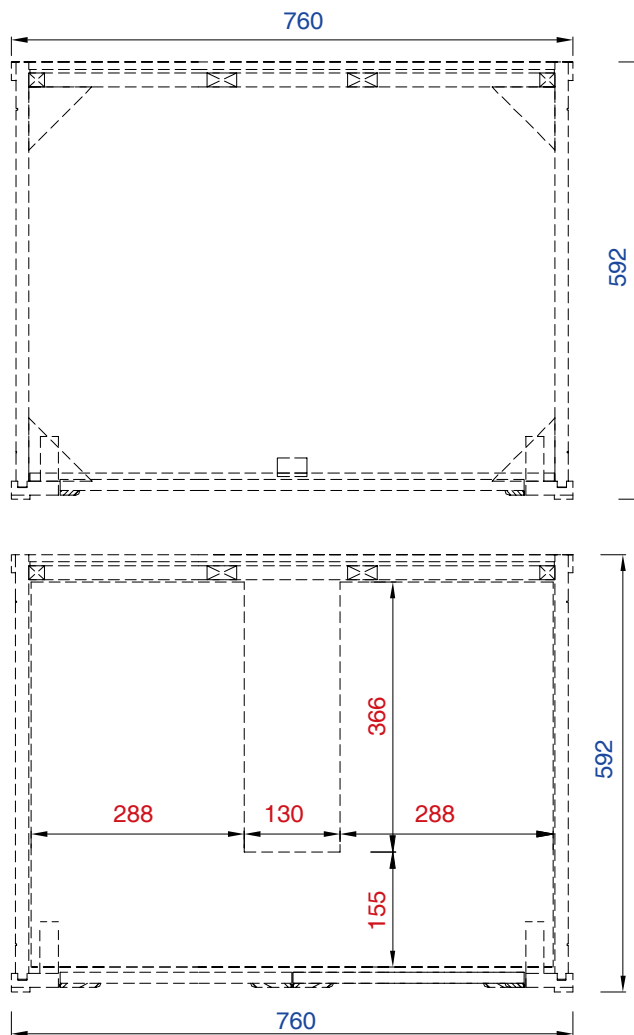

30"

Item Number:

305-V30-WWW

JAMES MARTIN

VANITIES™

Chicago 30" Cabinet

Diagrams with Dimensions
page 01 of 03

NOTE ONE: Countertops are not shown in these diagrams(Cabinet Only)

30"

Item Number:

305-V30-WWW

JAMES MARTIN

VANITIES™

Chicago 30" Cabinet

Diagrams with Dimensions
page 03 of 03

NOTE ONE: Countertops are not shown in these diagrams.(Cabinet Only)

Item Number :

305-V30-WWW

JAMES MARTIN

VANITIES™

Chicago 762mm Cabinet

Diagrams with Dimensions
page 02 of 03

NOTE ONE: Countertops are not shown in these diagrams(Cabinet Only)

NOTE TWO: Internal Shelves(Shown)are designed to align with sinks in James Martin's Optional Countertops
Customer's own countertops and sinks may align differently, and modification may be required
Please consult our website for Countertop Diagrams: www.jamesmartinvanities.com

762mm

Item Number:

305-V30-WWW

JAMES MARTIN

VANITIES™

Chicago 762mm Cabinet

Diagrams with Dimensions
page 03 of 03

NOTE ONE: Countertops are not shown in these diagrams(Cabinet Only)