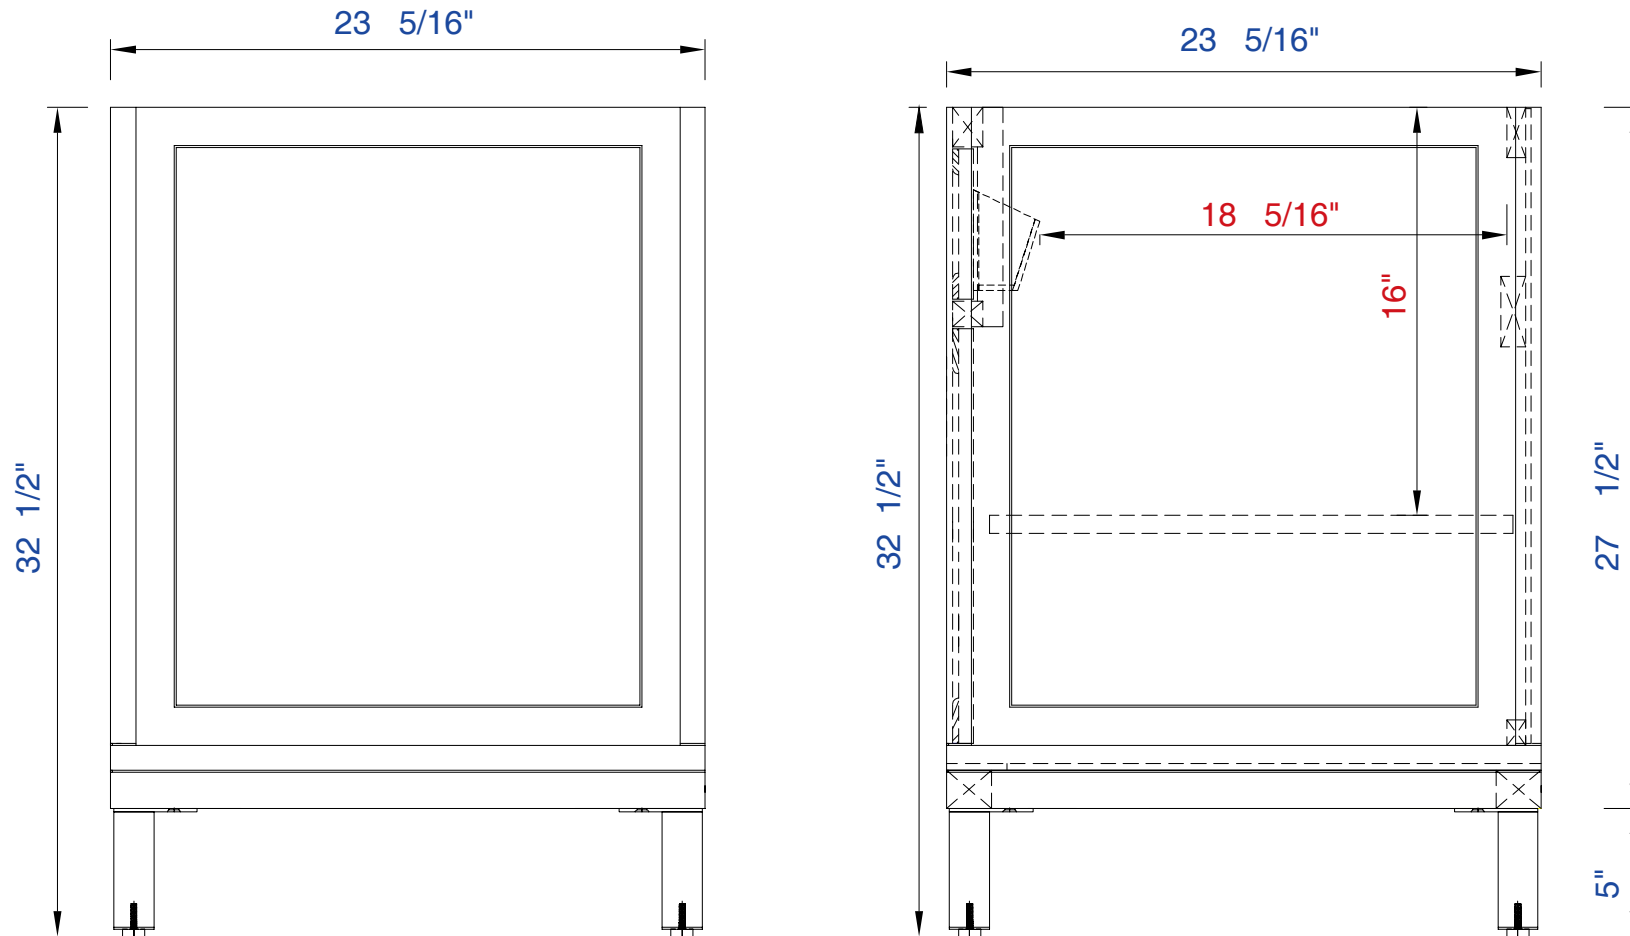

30"

Item Number:

305-V30-WWW

JAMES MARTIN

VANITIES™

Chicago 30" Cabinet

Diagrams with Dimensions
page 01 of 03

NOTE ONE: Countertops are not shown in these diagrams(Cabinet Only)

Diagrams with Dimensions
page 02 of 03

NOTE ONE: Countertops are not shown in these diagrams.(Cabinet Only)

NOTE TWO: Internal Shelves(Shown)are designed to align with sinks in James Martin's Optional Countertops
Customer's own countertops and sinks may align differently, and modification may be required
Please consult our website for Countertop Diagrams: www.jamesmartinvanities.com

30"

Item Number:

305-V30-WWW

JAMES MARTIN

VANITIES™

Chicago 30" Cabinet

Diagrams with Dimensions
page 03 of 03

NOTE ONE: Countertops are not shown in these diagrams.(Cabinet Only)

762mm

Item Number:

305-V30-WWW

JAMES MARTIN

VANITIES™

Chicago 762mm Cabinet

Diagrams with Dimensions
page 03 of 03

NOTE ONE: Countertops are not shown in these diagrams(Cabinet Only)