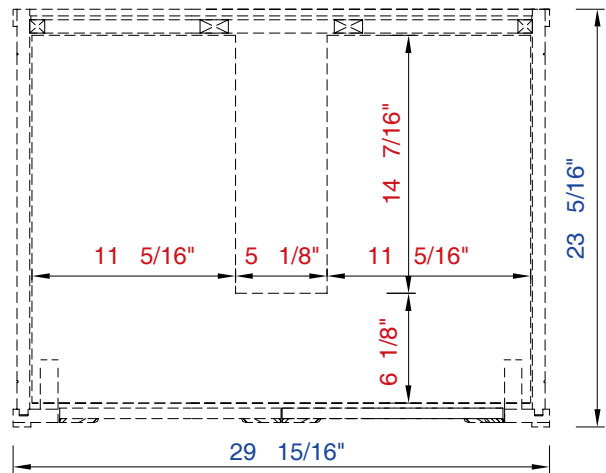

30"

Item Number :

305-V30-WWW

JAMES MARTIN

VANITIES™

Chicago 30" Cabinet

Diagrams with Dimensions
page 02 of 03

NOTE ONE: Countertops are not shown in these diagrams.(Cabinet Only)

NOTE TWO: Internal Shelves(Shown)are designed to align with sinks in James Martin's Optional Countertops
Customer's own countertops and sinks may align differently, and modification may be required
Please consult our website for Countertop Diagrams: www.jamesmartinvanities.com