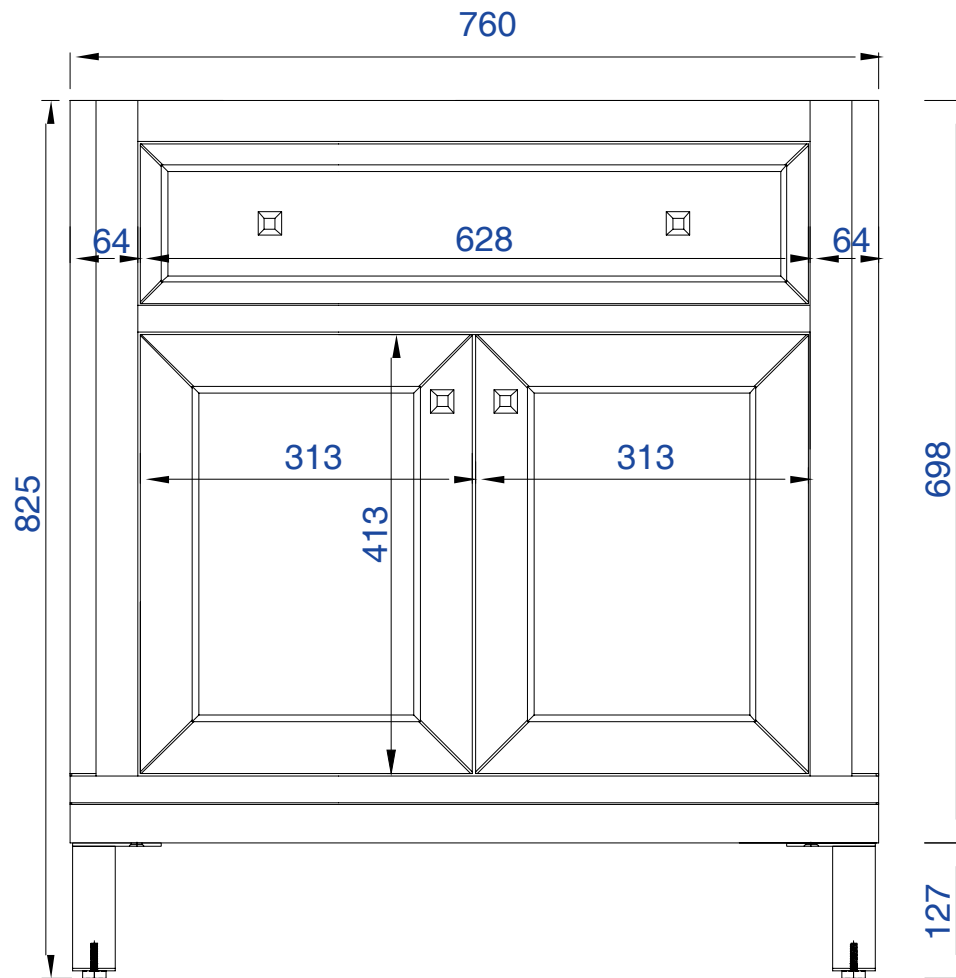

762mm

Item Number:

305-V30-WWW

JAMES MARTIN

VANITIES™

Chicago 762mm Cabinet

Diagrams with Dimensions
page 01 of 03

NOTE ONE: Countertops are not shown in these diagrams. (Cabinet Only)

NOTE TWO: This vanity does not have a Backsplash

Please consult our website for Countertop Diagrams: www.jamesmartinvanities.com