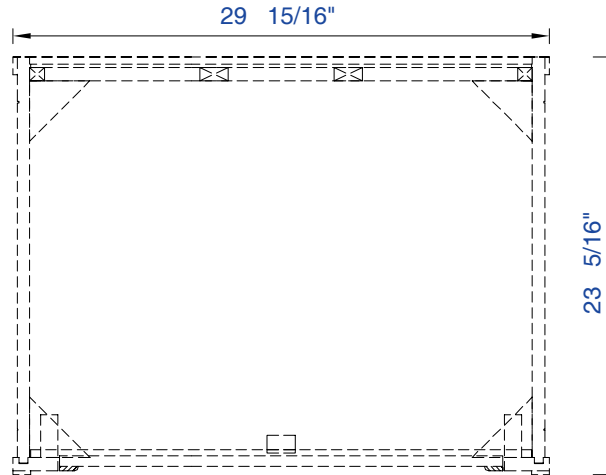

30"

Item Number:

305-V30-WWW

JAMES MARTIN

VANITIES™

Chicago 30" Cabinet

Diagrams with Dimensions
page 01 of 03

NOTE ONE: Countertops are not shown in these diagrams(Cabinet Only)

NOTE TWO: This vanity does not have a Backsplash

Please consult our website for Countertop Diagrams: www.jamesmartinvanities.com

30"

Item Number :

305-V30-WWW

JAMES MARTIN

VANITIES™

Chicago 30" Cabinet

Diagrams with Dimensions
page 02 of 03

NOTE ONE: Countertops are not shown in these diagrams.(Cabinet Only)

NOTE TWO: Internal Shelves(Shown)are designed to align with sinks in James Martin's Optional Countertops
Customer's own countertops and sinks may align differently, and modification may be required
Please consult our website for Countertop Diagrams: www.jamesmartinvanities.com

30"

Item Number:

305-V30-WWW

JAMES MARTIN

VANITIES™

Chicago 30" Cabinet

Diagrams with Dimensions
page 03 of 03

NOTE ONE: Countertops are not shown in these diagrams.(Cabinet Only)