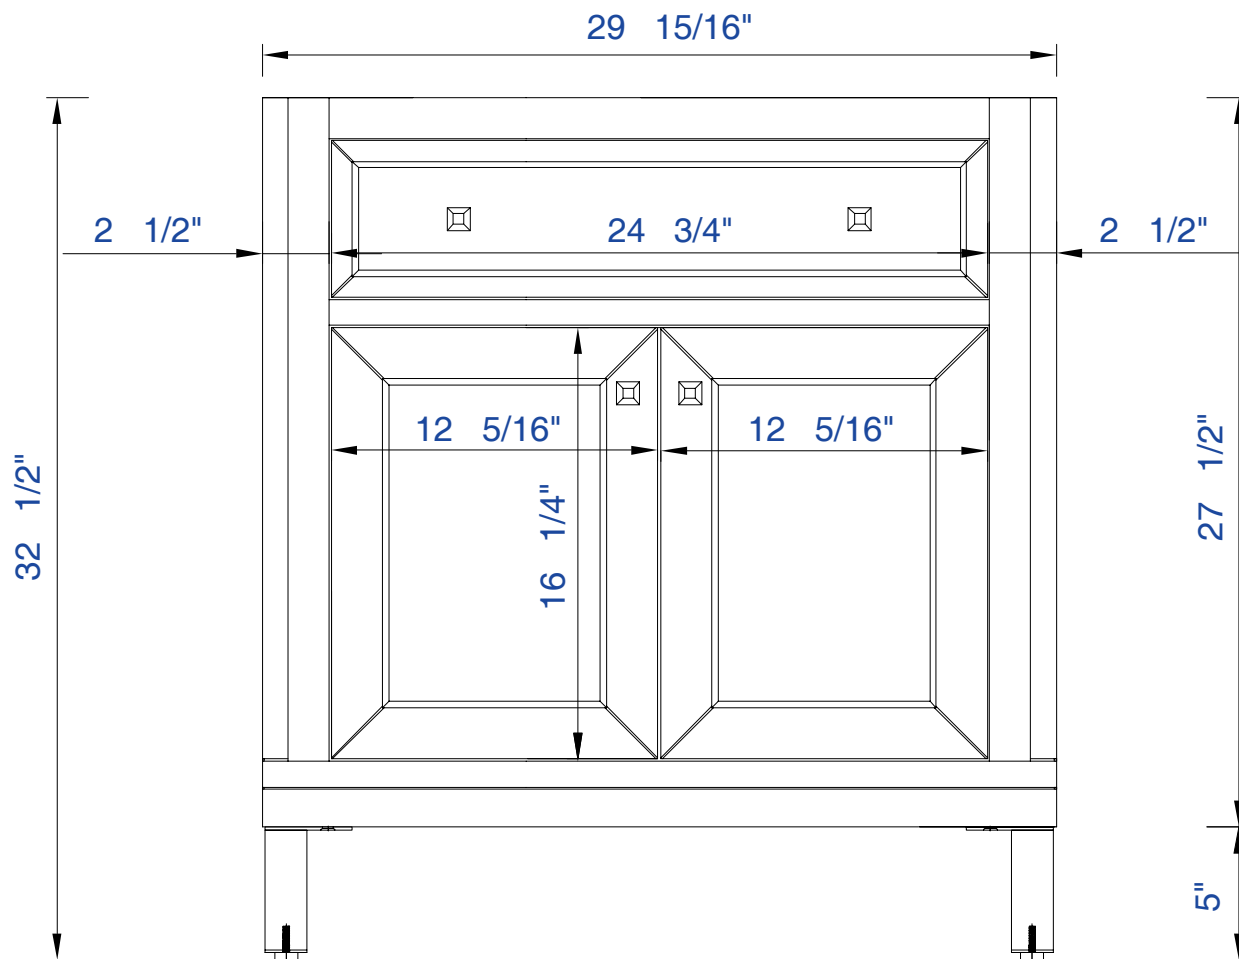

30"

Item Number:

305-V30-WWW

JAMES MARTIN

VANITIES™

Chicago 30" Cabinet

Diagrams with Dimensions
page 01 of 03

NOTE ONE: Countertops are not shown in these diagrams(Cabinet Only)

NOTE TWO: This vanity does not have a Backsplash

Please consult our website for Countertop Diagrams: www.jamesmartinvanities.com

30"

Item Number :

305-V30-WWW

JAMES MARTIN

VANITIES™

Chicago 30" Cabinet

30"

Item Number:

305-V30-WWW

JAMES MARTIN

VANITIES™

Chicago 30" Cabinet

Diagrams with Dimensions
page 03 of 03

NOTE ONE: Countertops are not shown in these diagrams.(Cabinet Only)