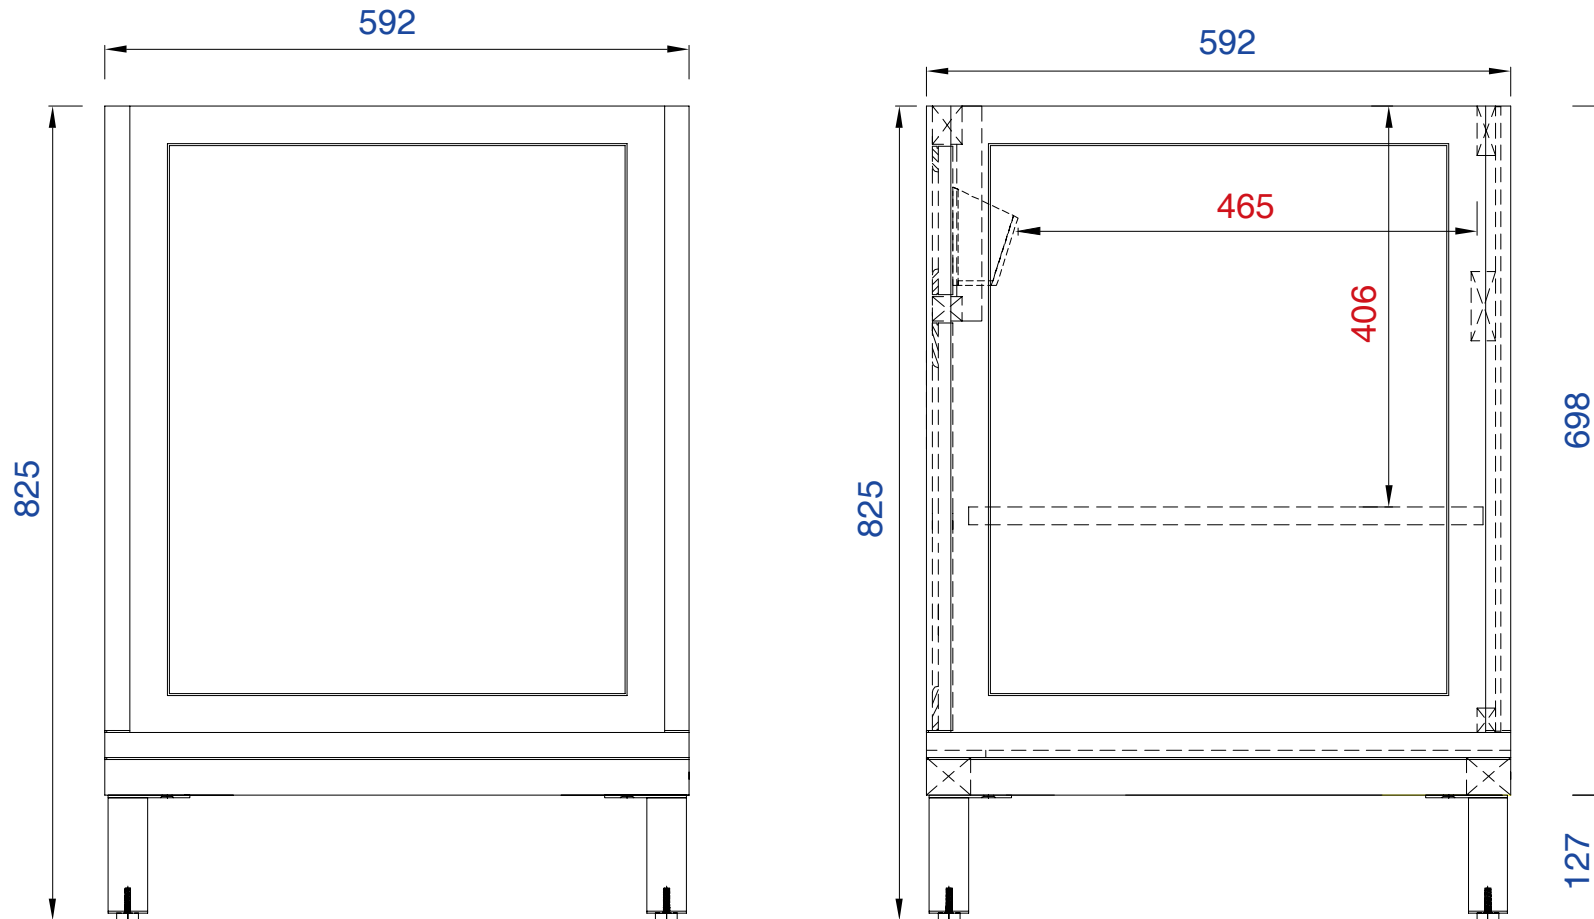

30"

Item Number:

305-V30-WWW

JAMES MARTIN

VANITIES™

Chicago 30" Cabinet

Diagrams with Dimensions
page 01 of 03

NOTE ONE: Countertops are not shown in these diagrams(Cabinet Only)

30"

Item Number:

305-V30-WWW

JAMES MARTIN

VANITIES™

Chicago 30" Cabinet

Diagrams with Dimensions
page 03 of 03

NOTE ONE: Countertops are not shown in these diagrams.(Cabinet Only)

Item Number :

305-V30-WWW

JAMES MARTIN

VANITIES™

Chicago 762mm Cabinet

Diagrams with Dimensions
page 02 of 03

NOTE ONE: Countertops are not shown in these diagrams(Cabinet Only)

NOTE TWO: Internal Shelves(Shown)are designed to align with sinks in James Martin's Optional Countertops
Customer's own countertops and sinks may align differently, and modification may be required
Please consult our website for Countertop Diagrams: www.jamesmartinvanities.com

762mm

Item Number:

305-V30-WWW

JAMES MARTIN

VANITIES™

Chicago 762mm Cabinet

Diagrams with Dimensions
page 03 of 03

NOTE ONE: Countertops are not shown in these diagrams(Cabinet Only)