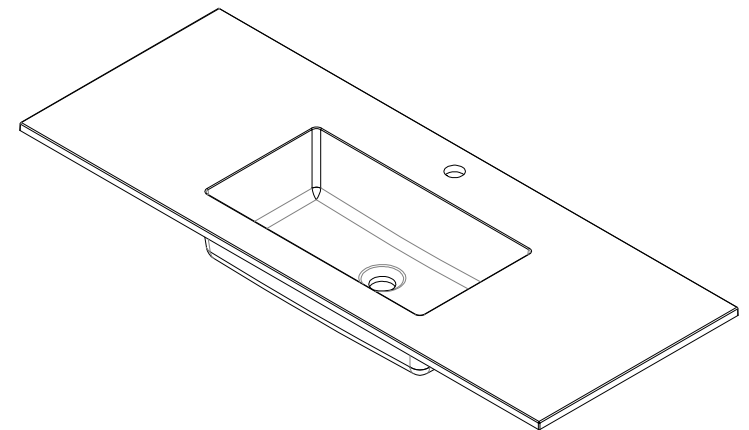

47 1/4"

Item Number:
SWB-S47.3-GW
SWB-S47.3-CHB

JAMES MARTIN

VANITIES™

M-Series 35.4" Countertop w/ sink
Diagrams with Dimensions
page 01 of 01

Version:202011

1200mm

Item Number:
SWB-S47.3-GW
SWB-S47.3-CHB

JAMES MARTIN

VANITIES™

M-Series 1200mm Countertop w/ sink
Diagrams with Dimensions
page 01 of 01

Version:202011