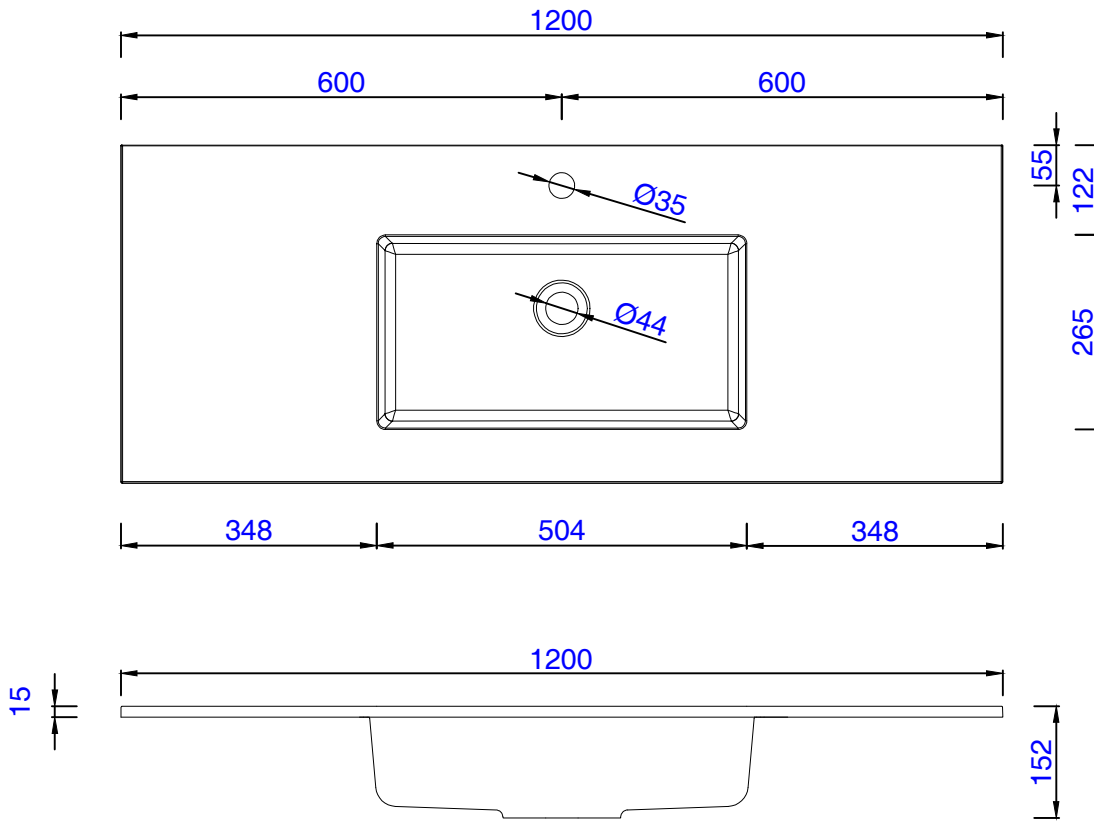

47 1/4"

Item Number:
SWB-S47.3-GW
SWB-S47.3-CHB

JAMES MARTIN

VANITIES™

M-Series 35.4" Countertop w/ sink
Diagrams with Dimensions
page 01 of 01

Version:202011

1200mm

Item Number:
SWB-S47.3-GW
SWB-S47.3-CHB

JAMES MARTIN

VANITIES™

M-Series 1200mm Countertop w/ sink
Diagrams with Dimensions
page 01 of 01

Version:202011