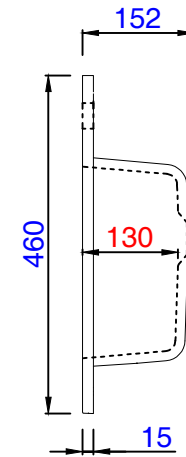

47 1/4"

Item Number:
SWB-S47.3-GW
SWB-S47.3-CHB

JAMES MARTIN

VANITIES™

M-Series 35.4" Countertop w/ sink
Diagrams with Dimensions
page 01 of 01

Version:202011

1200mm

Item Number:
SWB-S47.3-GW
SWB-S47.3-CHB

JAMES MARTIN

VANITIES™

M-Series 1200mm Countertop w/ sink
Diagrams with Dimensions
page 01 of 01

Version:202011