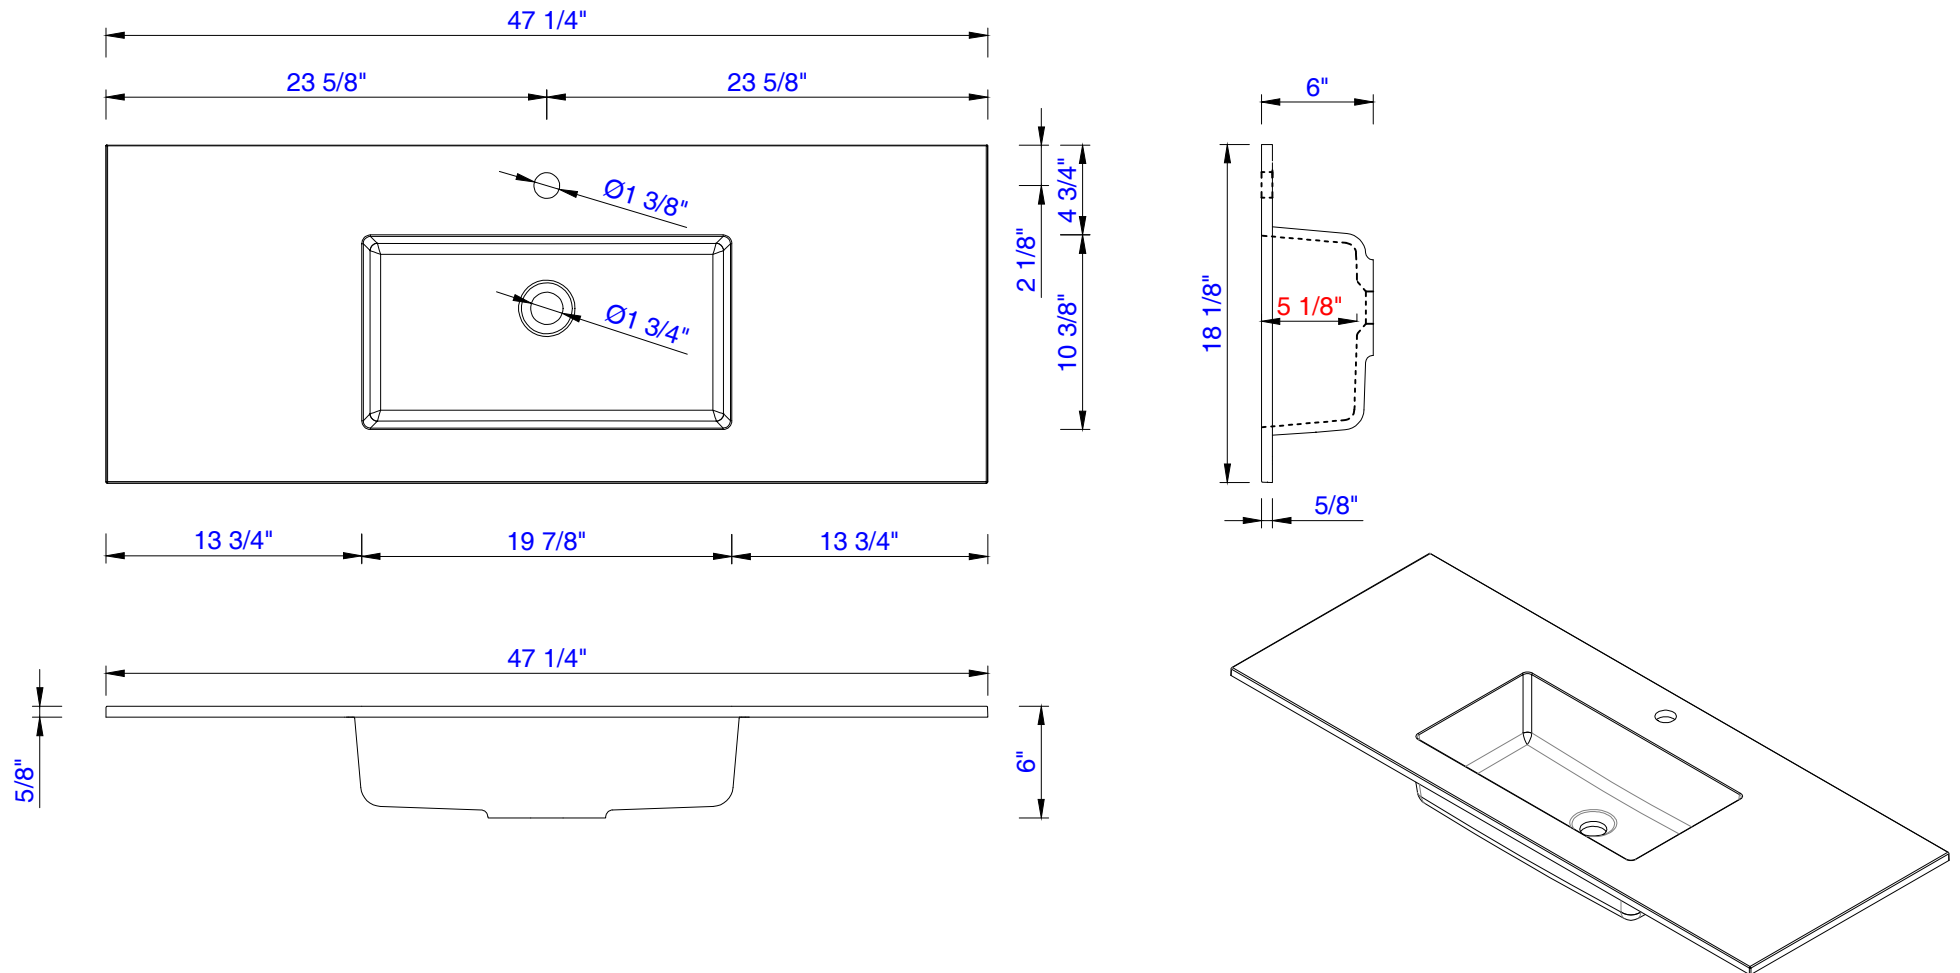

47 1/4"

Item Number:
SWB-S47.3-GW
SWB-S47.3-CHB

JAMES MARTIN

VANITIES™

M-Series 35.4" Countertop w/ sink
Diagrams with Dimensions
page 01 of 01

Version:202011

1200mm

Item Number:
SWB-S47.3-GW
SWB-S47.3-CHB

JAMES MARTIN

VANITIES™

M-Series 1200mm Countertop w/ sink
Diagrams with Dimensions
page 01 of 01

Version:202011