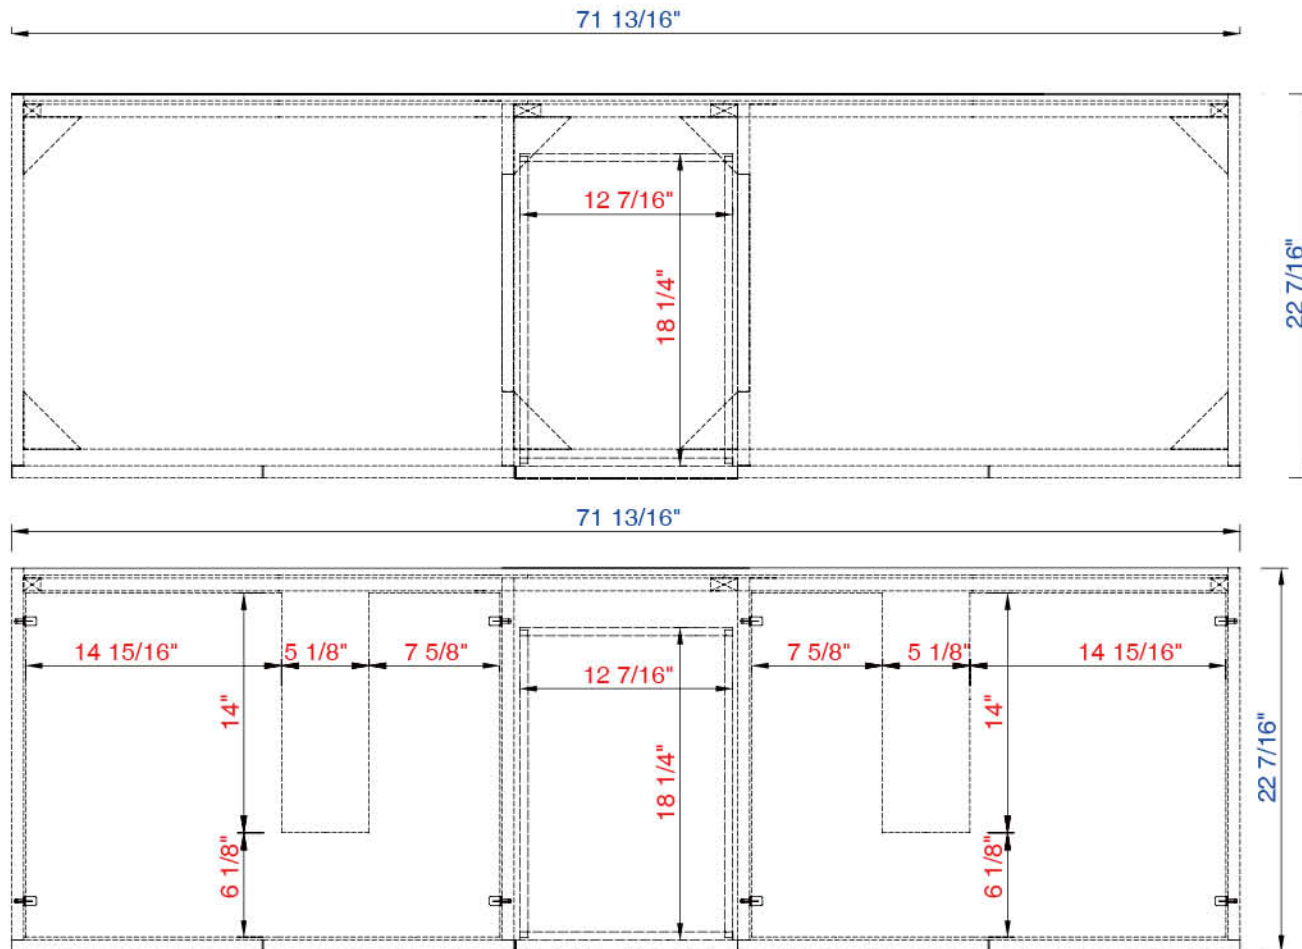

72"

Item Number:

850-V72-AWT  
850-V72-SOK

JAMES MARTIN

VANITIES

Metropolitan 72" Cabinet

Diagrams with Dimensions  
page 01 of 03

NOTE ONE: Countertops are not shown in these diagrams. (Cabinet Only)

NOTE TWO: This vanity does not have a Backsplash.

Please consult our website for Countertop Diagrams: [www.jamesmartinvanities.com](http://www.jamesmartinvanities.com)

72"

Item Number:

850-V72-AWT  
850-V72-SOK

JAMES MARTIN

VANITIES

Metropolitan 72" Cabinet

Diagrams with Dimensions  
page 02 of 03

NOTE ONE: Countertops are not shown in these diagrams. (Cabinet Only)

NOTE TWO: Internal Shelves (Shown) are designed to align with sinks in James Martin's Optional Countertops.

72"

Item Number:

850-V72-AWT  
850-V72-SOK

JAMES MARTIN

VANITIES

Metropolitan 72" Cabinet

Diagrams with Dimensions  
page 03 of 03

NOTE ONE: Countertops are not shown in these diagrams. (Cabinet Only)