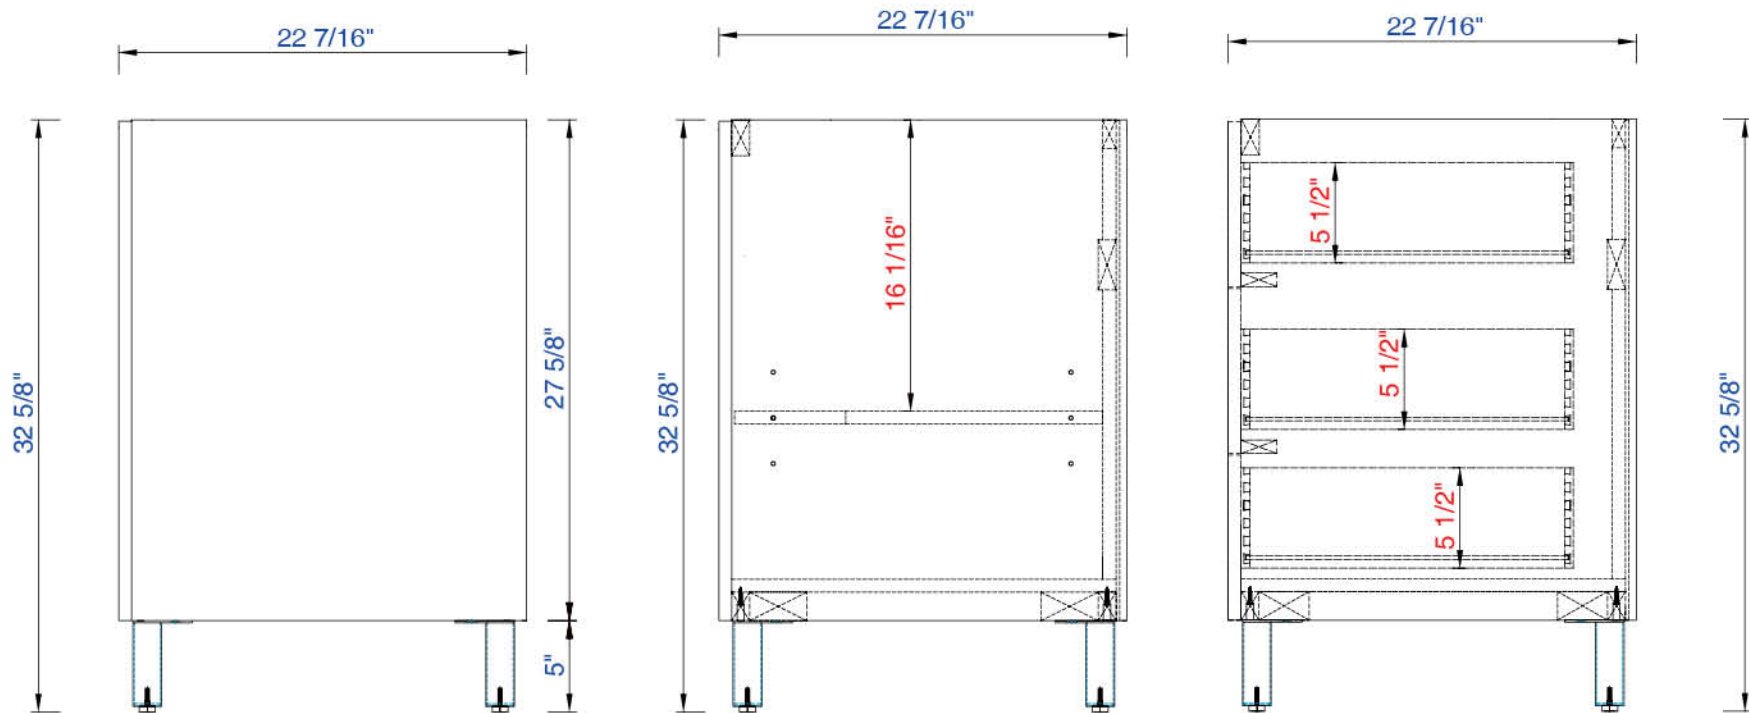

72"

Item Number:

850-V72-AWT  
850-V72-SOK

JAMES MARTIN

VANITIES

Metropolitan 72" Cabinet

Diagrams with Dimensions  
page 03 of 03

NOTE ONE: Countertops are not shown in these diagrams. (Cabinet Only)

NOTE TWO: This vanity does not have a Backsplash.

Please consult our website for Countertop Diagrams: [www.jamesmartinvanities.com](http://www.jamesmartinvanities.com)

1828mm

Item Number:

850-V72-AWT  
850-V72-SOK

JAMES MARTIN

VANITIES

Metropolitan 1828mm Cabinet

Diagrams with Dimensions  
page 01 of 03

NOTE ONE: Countertops are not shown in these diagrams. (Cabinet Only)

NOTE TWO: This vanity does not have a Backsplash.

1828mm

Item Number:

850-V72-AWT  
850-V72-SOK

JAMES MARTIN

VANITIES

Metropolitan 1828mm Cabinet

Diagrams with Dimensions  
page 03 of 03

NOTE ONE: Countertops are not shown in these diagrams. (Cabinet Only)