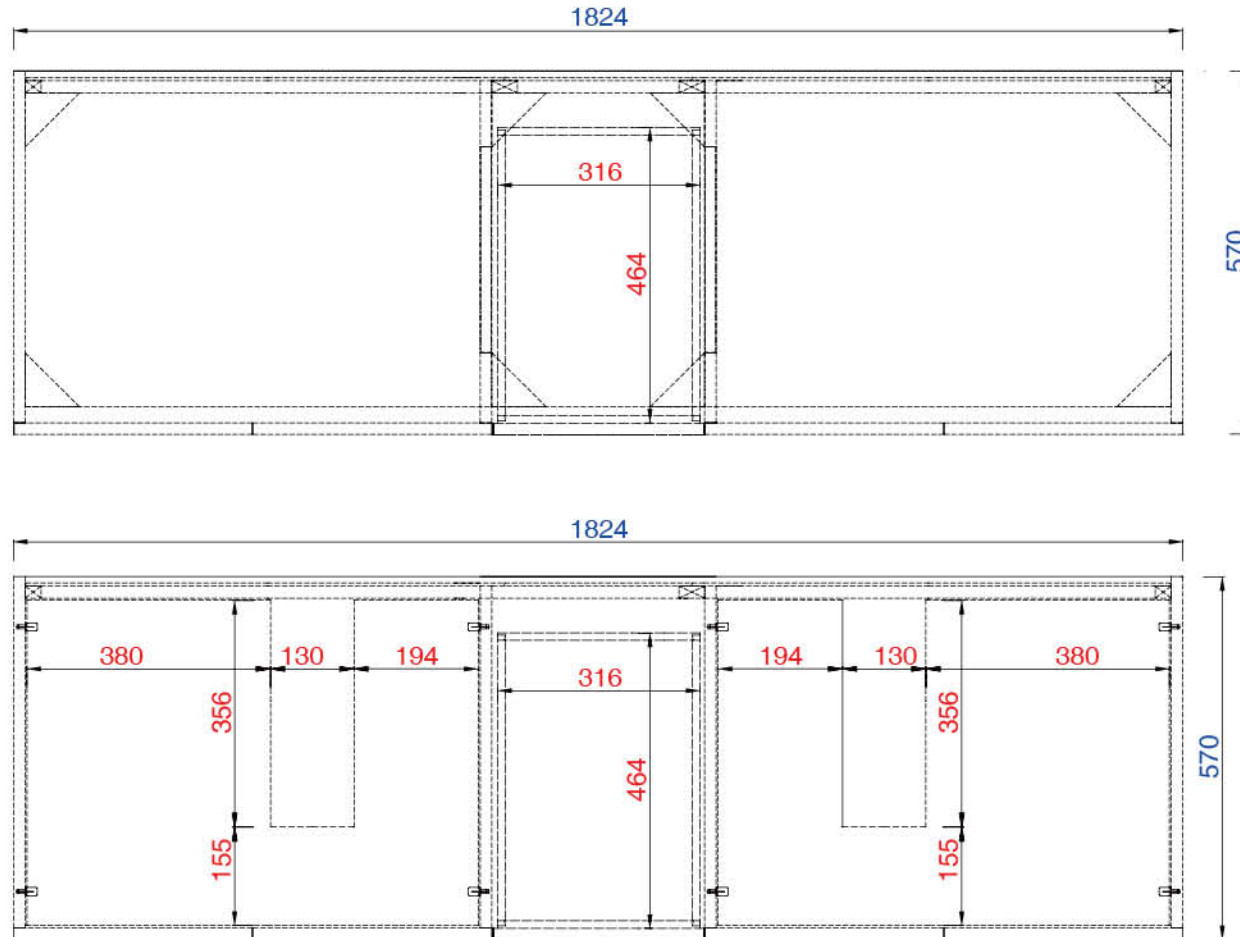

JAMES MARTIN

VANITIES

Metropolitan 1828mm Cabinet

Diagrams with Dimensions  
page 01 of 03

NOTE ONE: Countertops are not shown in these diagrams. (Cabinet Only)

NOTE TWO: This vanity does not have a Backsplash.

Please consult our website for Countertop Diagrams: [www.jamesmartinvanities.com](http://www.jamesmartinvanities.com)

1828mm

Item Number:

850-V72-AWT  
850-V72-SOK

JAMES MARTIN

VANITIES

Metropolitan 1828mm Cabinet

Diagrams with Dimensions  
page 02 of 03

NOTE ONE: Countertops are not shown in these diagrams. (Cabinet Only)

NOTE TWO: Internal Shelves (Shown) are designed to align with sinks in James Martin's Optional Countertops.

1828mm

Item Number:

850-V72-AWT  
850-V72-SOK

JAMES MARTIN

VANITIES

Metropolitan 1828mm Cabinet

Diagrams with Dimensions  
page 03 of 03

NOTE ONE: Countertops are not shown in these diagrams. (Cabinet Only)