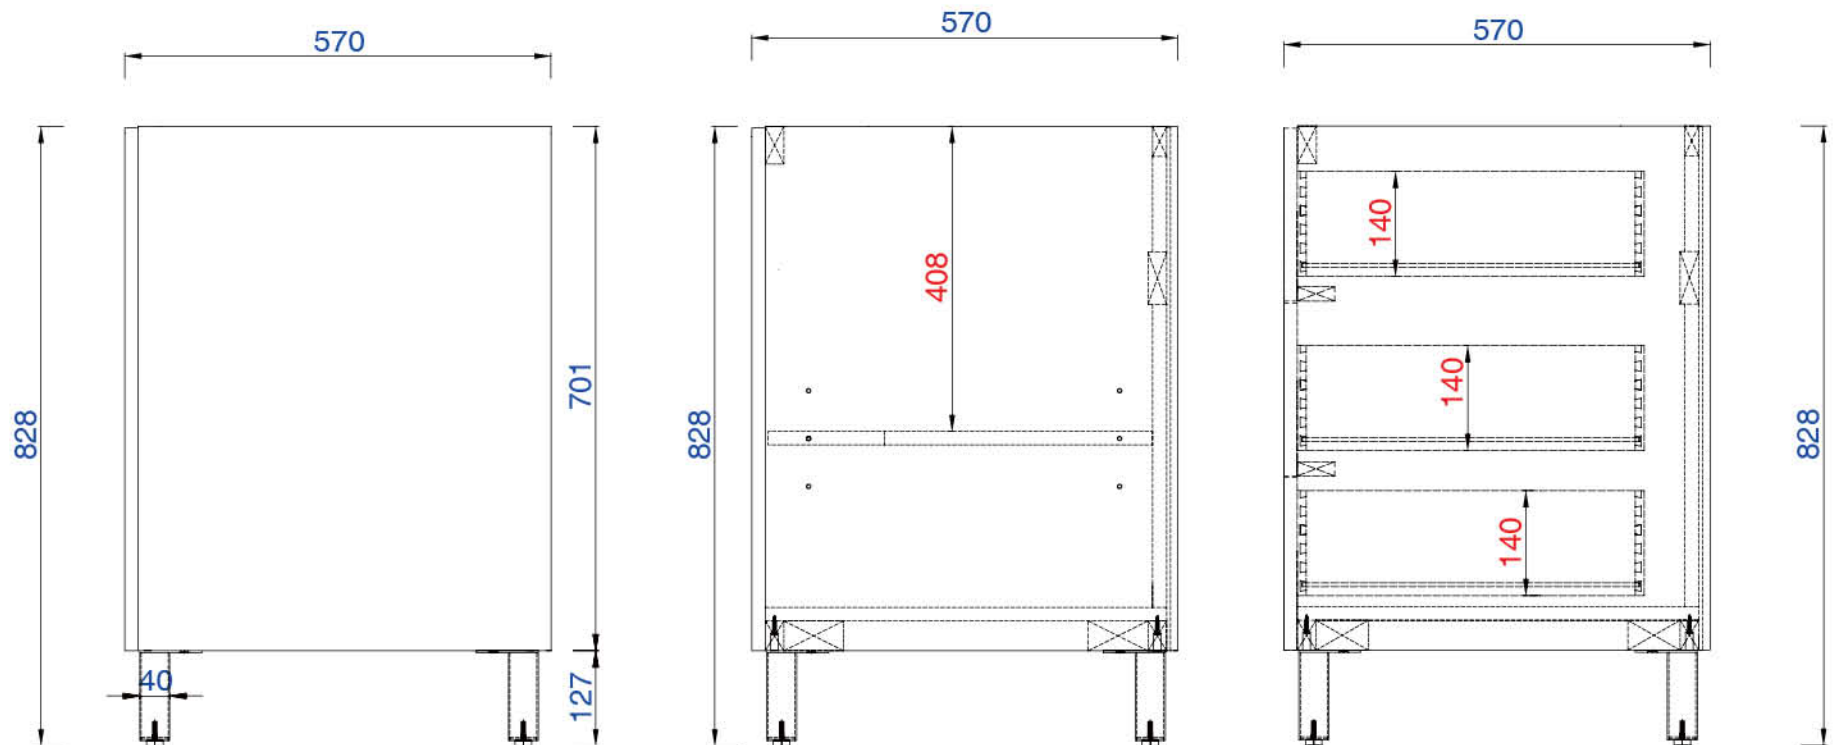

JAMES MARTIN

VANITIES

Metropolitan 1828mm Cabinet

Diagrams with Dimensions  
page 01 of 03

NOTE ONE: Countertops are not shown in these diagrams. (Cabinet Only)

NOTE TWO: This vanity does not have a Backsplash.

Diagrams with Dimensions  
page 02 of 03

NOTE ONE: Countertops are not shown in these diagrams. (Cabinet Only)

NOTE TWO: Internal Shelves (Shown) are designed to align with sinks in James Martin's Optional Countertops.

1828mm

Item Number:

850-V72-AWT  
850-V72-SOK

JAMES MARTIN

VANITIES

Metropolitan 1828mm Cabinet

Diagrams with Dimensions  
page 03 of 03

NOTE ONE: Countertops are not shown in these diagrams. (Cabinet Only)