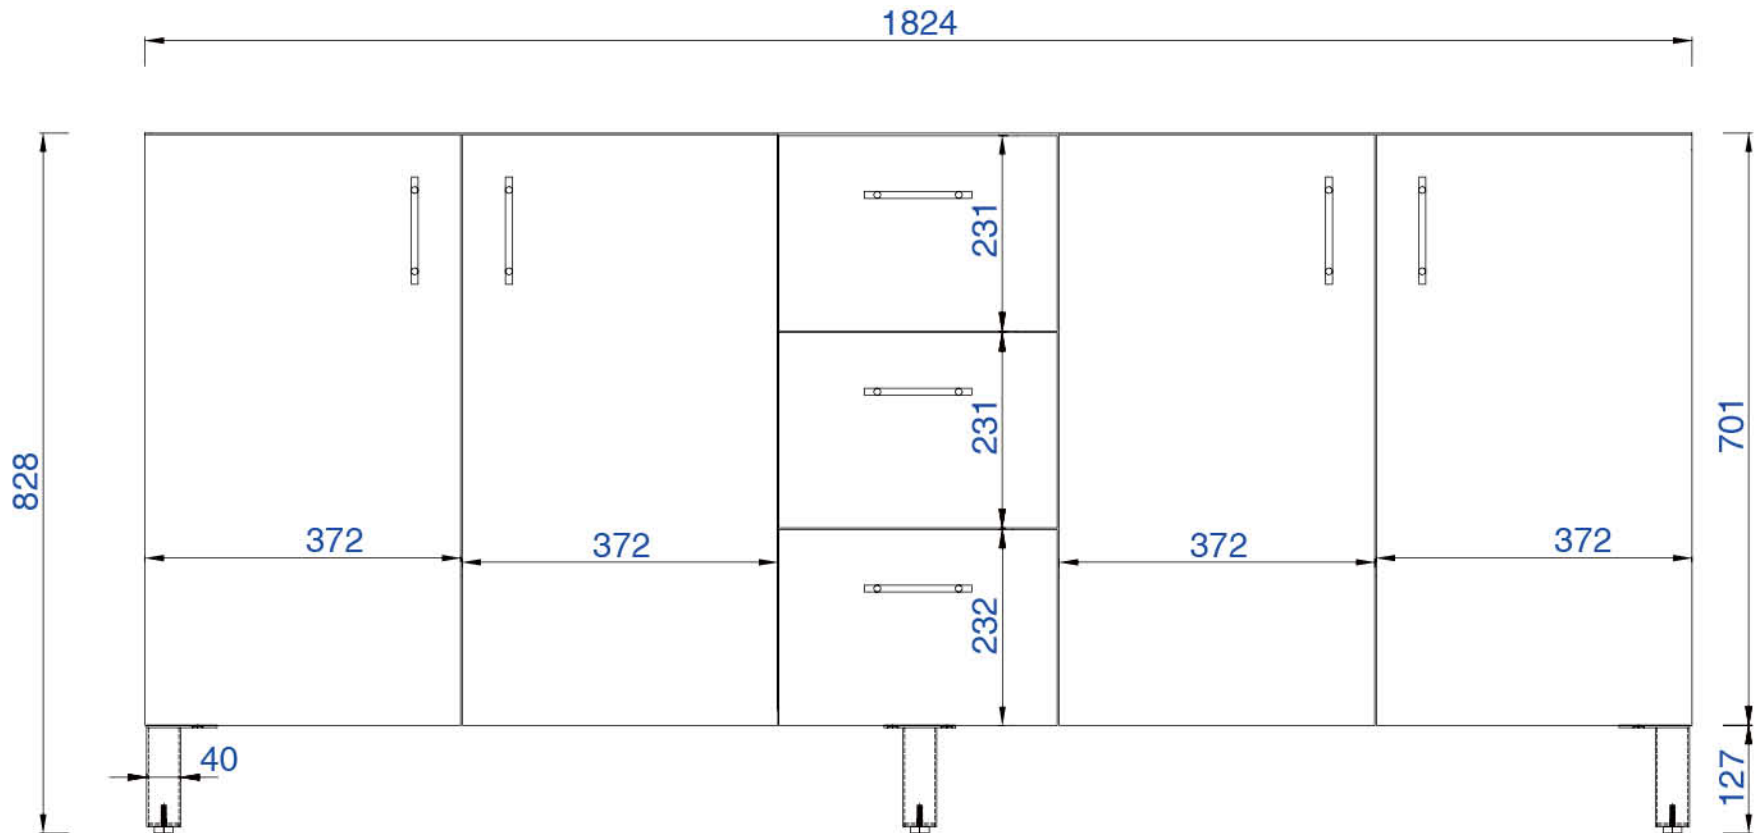

NOTE TWO: This vanity does not have a Backsplash.

Please consult our website for Countertop Diagrams: [www.jamesmartinvanities.com](http://www.jamesmartinvanities.com)

1828mm

Item Number:

850-V72-AWT  
850-V72-SOK

JAMES MARTIN

VANITIES

Metropolitan 1828mm Cabinet

Diagrams with Dimensions  
page 01 of 03

NOTE ONE: Countertops are not shown in these diagrams. (Cabinet Only)

NOTE TWO: This vanity does not have a Backsplash.

Please consult our website for Countertop Diagrams: [www.jamesmartinvanities.com](http://www.jamesmartinvanities.com)

1828mm

Item Number:

850-V72-AWT  
850-V72-SOK

JAMES MARTIN

VANITIES

Metropolitan 1828mm Cabinet

1828mm

Item Number:

850-V72-AWT  
850-V72-SOK

JAMES MARTIN

VANITIES

Metropolitan 1828mm Cabinet

Diagrams with Dimensions  
page 03 of 03

NOTE ONE: Countertops are not shown in these diagrams. (Cabinet Only)