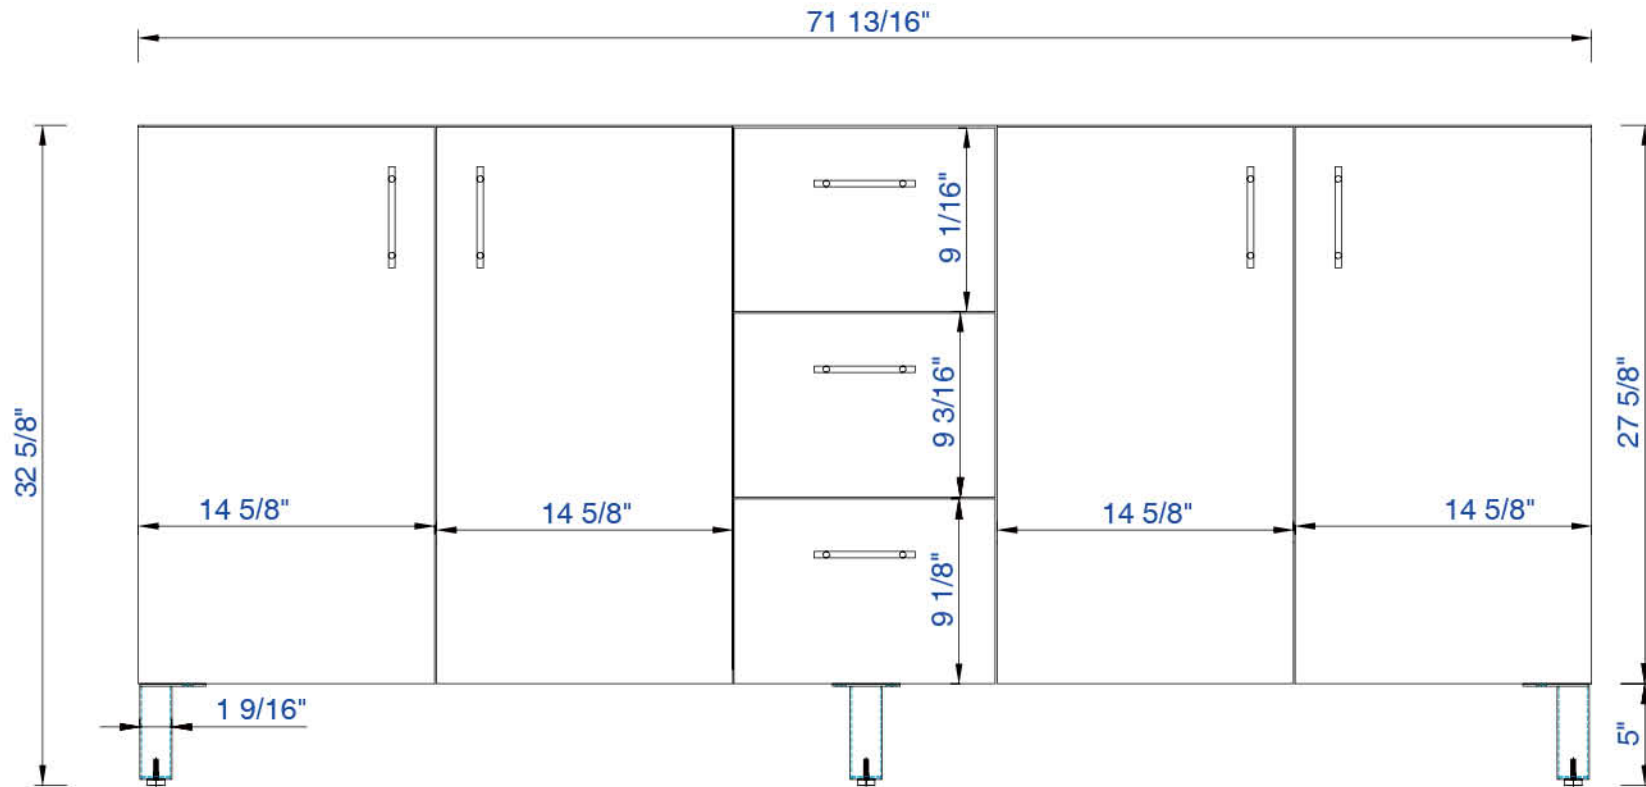

72"

Item Number:

850-V72-AWT  
850-V72-SOK

JAMES MARTIN

VANITIES

Metropolitan 72" Cabinet

Diagrams with Dimensions  
page 01 of 03

NOTE ONE: Countertops are not shown in these diagrams. (Cabinet Only)

NOTE TWO: This vanity does not have a Backsplash.

Please consult our website for Countertop Diagrams: [www.jamesmartinvanities.com](http://www.jamesmartinvanities.com)

72"

Item Number:

850-V72-AWT  
850-V72-SOK

JAMES MARTIN

VANITIES

Metropolitan 72" Cabinet

Diagrams with Dimensions  
page 02 of 03

NOTE ONE: Countertops are not shown in these diagrams. (Cabinet Only)

NOTE TWO: Internal Shelves (Shown) are designed to align with sinks in James Martin's Optional Countertops.

JAMES MARTIN

VANITIES

Metropolitan 1828mm Cabinet

Diagrams with Dimensions  
page 01 of 03

NOTE ONE: Countertops are not shown in these diagrams. (Cabinet Only)

NOTE TWO: This vanity does not have a Backsplash.