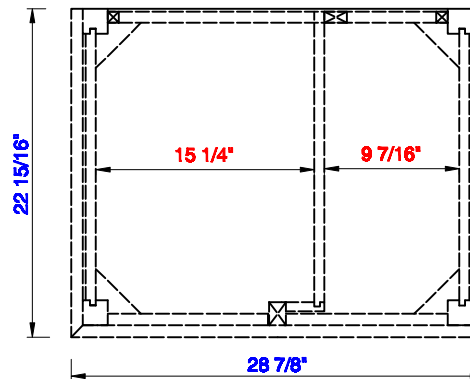

30"

Item Number:

527-V30-BW
527-V30-SL

JAMES MARTIN

VANITIES

Palisades 30" Single Vanity

Diagrams with Dimensions
page 01 of 03

NOTE ONE: Countertops are not shown in these diagrams. (Cabinet Only)

Please consult our website for Countertop Diagrams: www.jamesmartinvanities.com

30"

Item Number:

527-V30-BW
527-V30-SL

JAMES MARTIN

VANITIES

Palisades 30" Single Vanity

Diagrams with Dimensions
page 02 of 03

NOTE ONE: Countertops are not shown in these diagrams. (Cabinet Only)

NOTE TWO: Internal Shelves(Shown) are designed to align with sinks in James Martin's Optional Countertops.
Customer's own countertops and sink may align differently, and modification may be required.
Please consult our website for Countertop Diagrams: www.jamesmartinvanities.com

762 mm

Item Number:

527-V30-BW
527-V30-SL

JAMES MARTIN

VANITIES

Palisades 762mm Single Vanity

Diagrams with Dimensions
page 03 of 03

NOTE ONE: Countertops are not shown in these diagrams. (Cabinet Only)