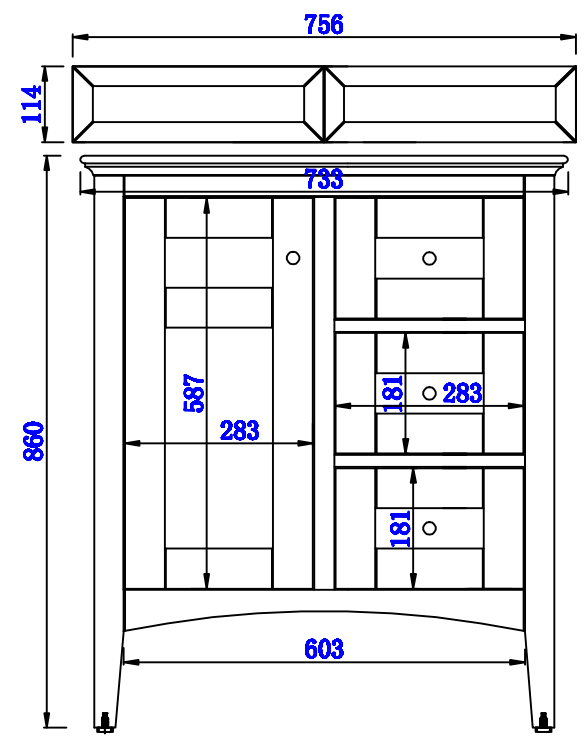

30"

Item Number:

527-V30-BW
527-V30-SL

JAMES MARTIN

VANITIES

Palisades 30" Single Vanity

Diagrams with Dimensions
page 01 of 03

NOTE ONE: Countertops are not shown in these diagrams. (Cabinet Only)

Please consult our website for Countertop Diagrams: www.jamesmartinvanities.com

762 mm

Item Number:
527-V30-BW
527-V30-SL

JAMES MARTIN

VANITIES

Palisades 762mm Single Vanity

Diagrams with Dimensions
page 01 of 03

NOTE ONE: Countertops are not shown in these diagrams. (Cabinet Only)

NOTE TWO: Wood Backsplash (Shown) is designed for the molding detail to align with sinks in James Martin's Optional Countertops.

Customer's own countertops and sinks may align differently, and modification may be required.

Please consult our website for Countertop Diagrams: www.jamesmartinvanities.com

762 mm

Item Number:
527-V30-BW
527-V30-SL

JAMES MARTIN

VANITIES

Palisades 762mm Single Vanity

Diagrams with Dimensions
page 02 of 03