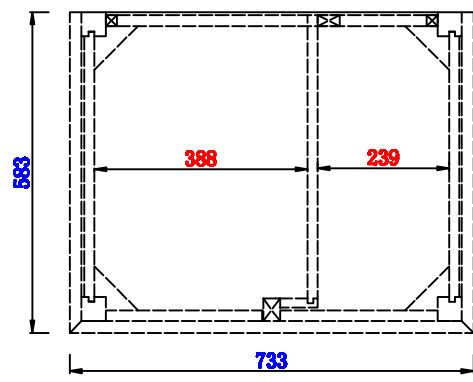

Please consult our website for Countertop Diagrams: www.jamesmartinvanities.com

762 mm

Item Number:
527-V30-BW
527-V30-SL

JAMES MARTIN

VANITIES

Palisades 762mm Single Vanity

Diagrams with Dimensions
page 01 of 03

Please consult our website for Countertop Diagrams: www.jamesmartinvanities.com

762 mm

Item Number:
527-V30-BW
527-V30-SL

JAMES MARTIN

VANITIES

Palisades 762mm Single Vanity

Diagrams with Dimensions
page 02 of 03

NOTE ONE: Countertops are not shown in these diagrams. (Cabinet Only)

NOTE TWO: Internal Shelves(Shown) are designed to align with sinks in James Martin's Optional Countertops. Customer's own countertops and sink may align differently, and modification may be required. Please consult our website for Countertop Diagrams: www.jamesmartinvanities.com

762 mm

Item Number:

527-V30-BW
527-V30-SL

JAMES MARTIN

VANITIES

Palisades 762mm Single Vanity

Diagrams with Dimensions
page 03 of 03

NOTE ONE: Countertops are not shown in these diagrams. (Cabinet Only)