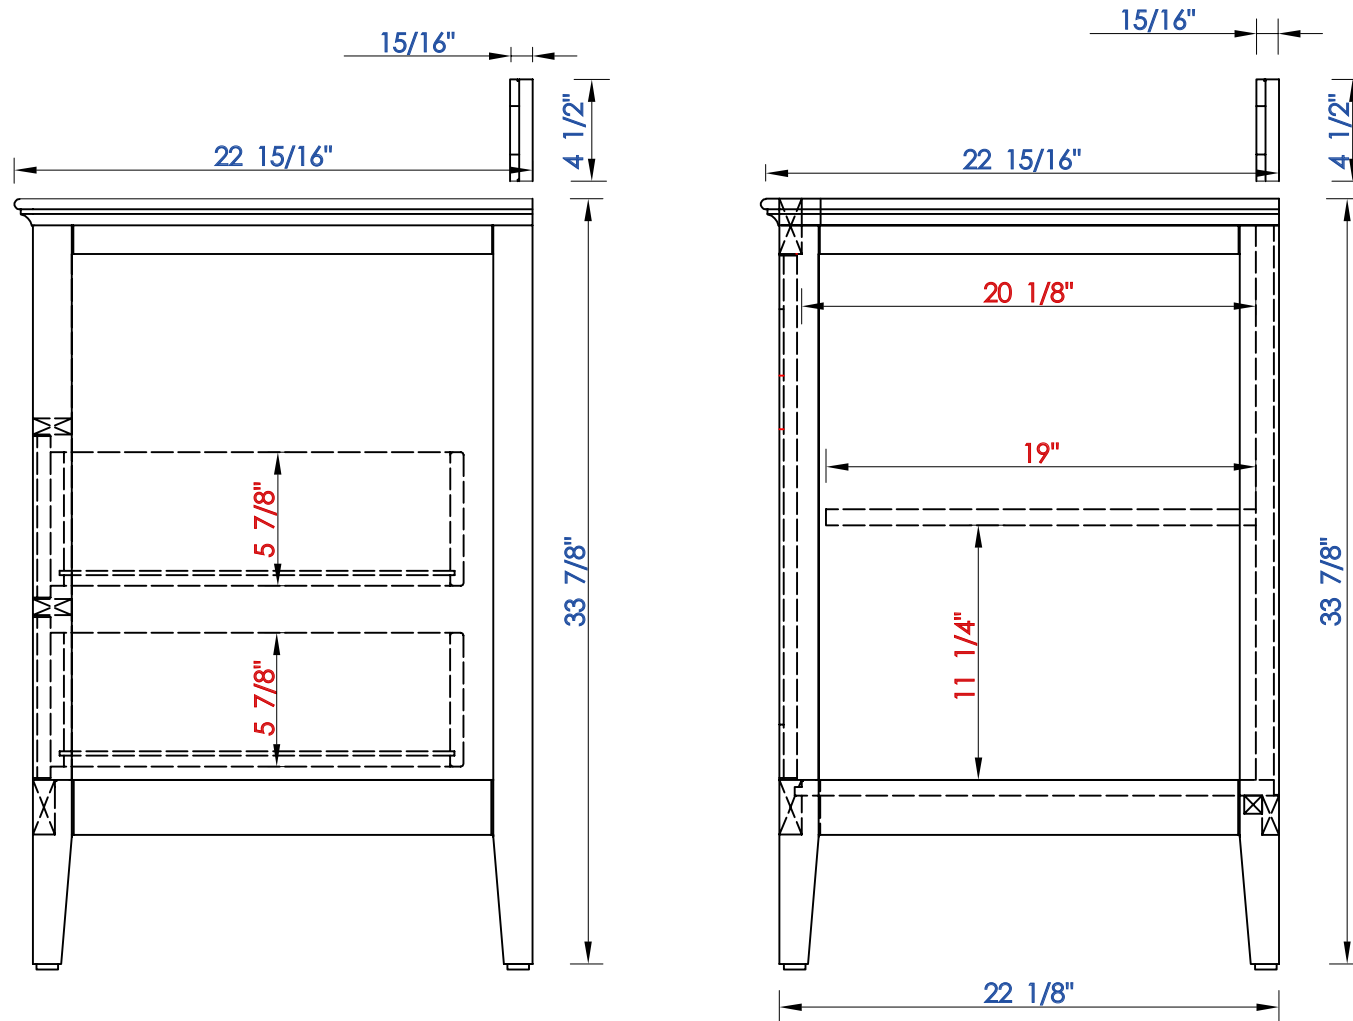

30"

Item Number:

527-V30-BW
527-V30-SL

JAMES MARTIN

VANITIES

Palisades 30" Single Vanity

Diagrams with Dimensions
page 01 of 03

NOTE ONE: Countertops are not shown in these diagrams. (Cabinet Only)

NOTE ONE: Countertops are not shown in these diagrams. (Cabinet Only)

NOTE TWO: Internal Shelves(Shown) are designed to align with sinks in James Martin's Optional Countertops.
Customer's own countertops and sink may align differently, and modification may be required.
Please consult our website for Countertop Diagrams: www.jamesmartinvanities.com

30"

Item Number:

527-V30-BW
527-V30-SL

JAMES MARTIN

VANITIES

Palisades 30" Single Vanity

Diagrams with Dimensions
page 03 of 03

NOTE ONE: Countertops are not shown in these diagrams. (Cabinet Only)

NOTE TWO: Wood Backsplash (Shown) is designed for the molding detail to align with sinks in James Martin's Optional Countertops. Customer's own countertops and sinks may align differently, and modification may be required.