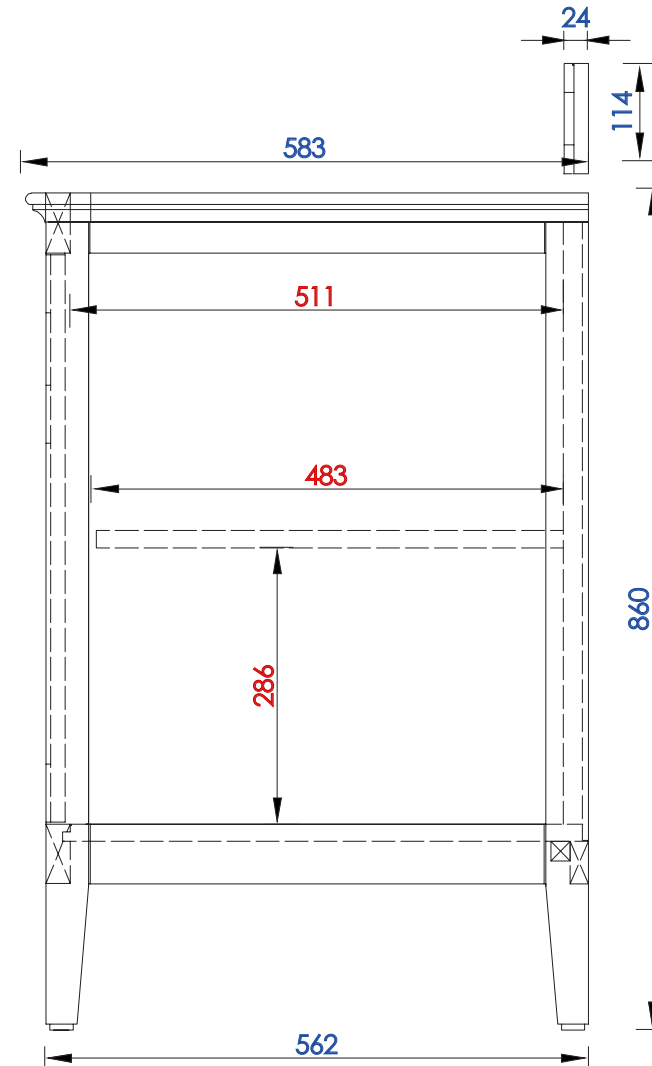

Please consult our website for Countertop Diagrams: www.jamesmartinvanities.com

762 mm

Item Number:
527-V30-BW
527-V30-SL

JAMES MARTIN

VANITIES

Palisades 762mm Single Vanity

Diagrams with Dimensions
page 01 of 03

Please consult our website for Countertop Diagrams: www.jamesmartinvanities.com

762 mm

Item Number:
527-V30-BW
527-V30-SL

JAMES MARTIN

VANITIES

Palisades 762mm Single Vanity

Diagrams with Dimensions
page 02 of 03

NOTE ONE: Countertops are not shown in these diagrams. (Cabinet Only)

NOTE TWO: Internal Shelves(Shown) are designed to align with sinks in James Martin's Optional Countertops. Customer's own countertops and sink may align differently, and modification may be required. Please consult our website for Countertop Diagrams: www.jamesmartinvanities.com

762 mm

Item Number:

527-V30-BW
527-V30-SL

JAMES MARTIN

VANITIES

Palisades 762mm Single Vanity

Diagrams with Dimensions
page 03 of 03

NOTE ONE: Countertops are not shown in these diagrams. (Cabinet Only)