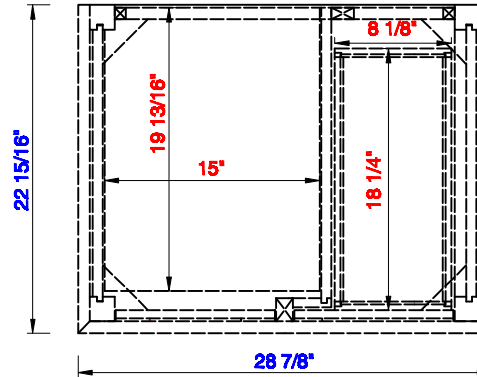

30"

Item Number:

527-V30-BW
527-V30-SL

JAMES MARTIN

VANITIES

Palisades 30" Single Vanity

Diagrams with Dimensions
page 01 of 03

NOTE ONE: Countertops are not shown in these diagrams. (Cabinet Only)

Please consult our website for Countertop Diagrams: www.jamesmartinvanities.com

30"

Item Number:

527-V30-BW
527-V30-SL

JAMES MARTIN

VANITIES

Palisades 30" Single Vanity

Diagrams with Dimensions
page 02 of 03

NOTE ONE: Countertops are not shown in these diagrams. (Cabinet Only)

NOTE TWO: Internal Shelves(Shown) are designed to align with sinks in James Martin's Optional Countertops.
Customer's own countertops and sink may align differently, and modification may be required.
Please consult our website for Countertop Diagrams: www.jamesmartinvanities.com

30"

Item Number:

527-V30-BW
527-V30-SL

JAMES MARTIN

VANITIES

Palisades 30" Single Vanity

Diagrams with Dimensions
page 03 of 03

NOTE ONE: Countertops are not shown in these diagrams. (Cabinet Only)