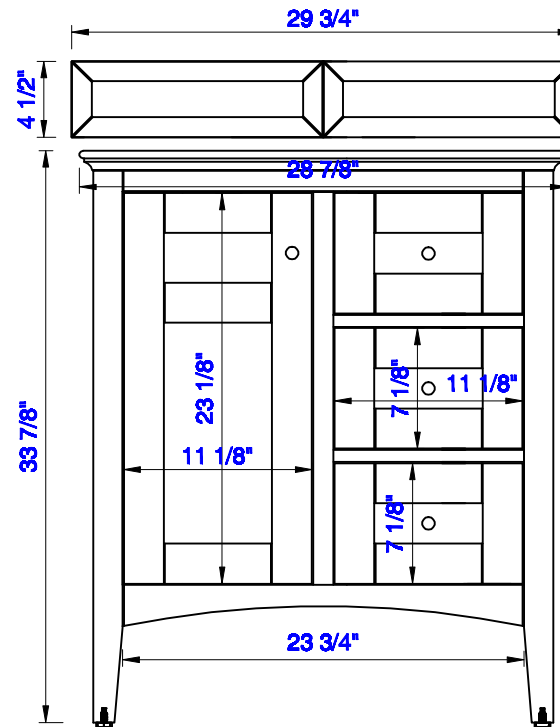

30"

Item Number:

527-V30-BW
527-V30-SL

JAMES MARTIN

VANITIES

Palisades 30" Single Vanity

Diagrams with Dimensions
page 01 of 03

NOTE ONE: Countertops are not shown in these diagrams. (Cabinet Only)

Please consult our website for Countertop Diagrams: www.jamesmartinvanities.com

30"

Item Number:

527-V30-BW
527-V30-SL

JAMES MARTIN

VANITIES

Palisades 30" Single Vanity

Diagrams with Dimensions
page 02 of 03

Please consult our website for Countertop Diagrams: www.jamesmartinvanities.com

762 mm

Item Number:
527-V30-BW
527-V30-SL

JAMES MARTIN

VANITIES

Palisades 762mm Single Vanity

Diagrams with Dimensions
page 02 of 03

762 mm

Item Number:

527-V30-BW
527-V30-SL

JAMES MARTIN

VANITIES

Palisades 762mm Single Vanity

Diagrams with Dimensions
page 03 of 03

NOTE ONE: Countertops are not shown in these diagrams. (Cabinet Only)