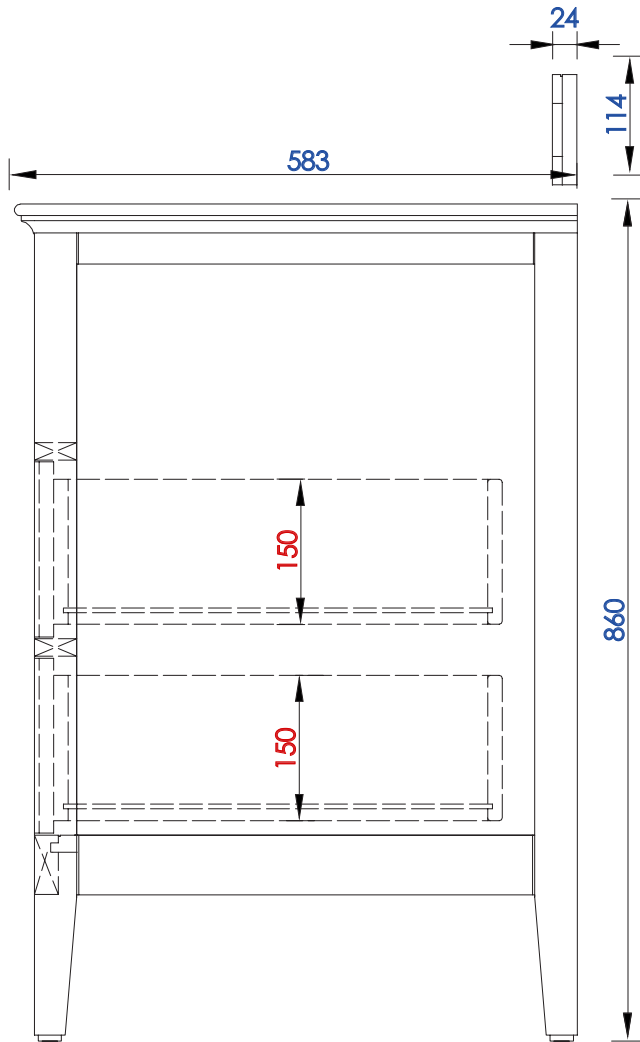

Please consult our website for Countertop Diagrams: www.jamesmartinvanities.com

762 mm

Item Number:
527-V30-BW
527-V30-SL

JAMES MARTIN

VANITIES

Palisades 762mm Single Vanity

Diagrams with Dimensions
page 02 of 03

NOTE ONE: Countertops are not shown in these diagrams. (Cabinet Only)

NOTE TWO: Internal Shelves(Shown) are designed to align with sinks in James Martin's Optional Countertops. Customer's own countertops and sink may align differently, and modification may be required. Please consult our website for Countertop Diagrams: www.jamesmartinvanities.com

762 mm

Item Number:

527-V30-BW
527-V30-SL

JAMES MARTIN

VANITIES

Palisades 762mm Single Vanity

Diagrams with Dimensions
page 03 of 03

NOTE ONE: Countertops are not shown in these diagrams. (Cabinet Only)

NOTE TWO: Wood Backsplash (Shown) is designed for the molding detail to align with sinks in James Martin's Optional Countertops. Customer's own countertops and sinks may align differently, and modification may be required.