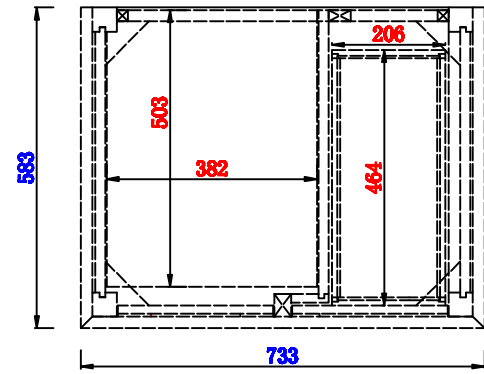

NOTE ONE: Countertops are not shown in these diagrams. (Cabinet Only)

NOTE TWO: Wood Backsplash (Shown) is designed for the molding detail to align with sinks in James Martin's Optional Countertops.

Customer's own countertops and sinks may align differently, and modification may be required.

Please consult our website for Countertop Diagrams: www.jamesmartinvanities.com

762 mm

Item Number:
527-V30-BW
527-V30-SL

JAMES MARTIN

VANITIES

Palisades 762mm Single Vanity

Diagrams with Dimensions
page 02 of 03

NOTE ONE: Countertops are not shown in these diagrams. (Cabinet Only)

NOTE TWO: Internal Shelves(Shown) are designed to align with sinks in James Martin's Optional Countertops. Customer's own countertops and sink may align differently, and modification may be required. Please consult our website for Countertop Diagrams: www.jamesmartinvanities.com

762 mm

Item Number:

527-V30-BW
527-V30-SL

JAMES MARTIN

VANITIES

Palisades 762mm Single Vanity

Diagrams with Dimensions
page 03 of 03

NOTE ONE: Countertops are not shown in these diagrams. (Cabinet Only)