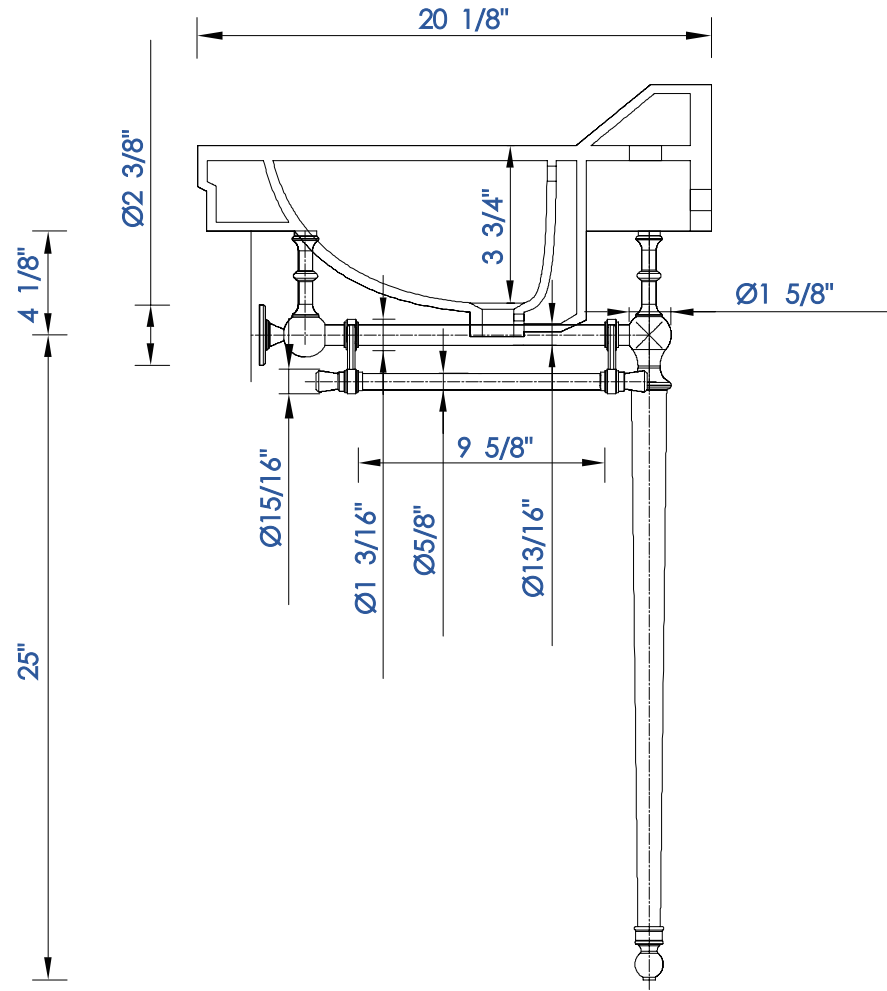

24"

Item Number:

318-V24-CHR-CRM

JAMES MARTIN

VANITIES

**Wellington 24" Single Console
Sink With Stand**

Diagrams with Dimensions
page 03 of 03

NOTE ONE: Married Countertop is standard for this cabinet.

620mm

Item Number:

318-V24-CHR-CRM

JAMES MARTIN

VANITIES

Wellington 620mm Single Console Sink With Stand

Diagrams with Dimensions
page 01 of 03

NOTE ONE: Married Countertop is standard for this cabinet.

620mm

Item Number:

318-V24-CHR-CRM

JAMES MARTIN

VANITIES

Wellington 620mm Single Console Sink With Stand

Diagrams with Dimensions
page 02 of 03

NOTE ONE: Married Countertop is standard for this cabinet.

620mm

Item Number:

318-V24-CHR-CRM

JAMES MARTIN

VANITIES

Wellington 620mm Single Console Sink With Stand

Diagrams with Dimensions
page 03 of 03

NOTE ONE: Married Countertop is standard for this cabinet.