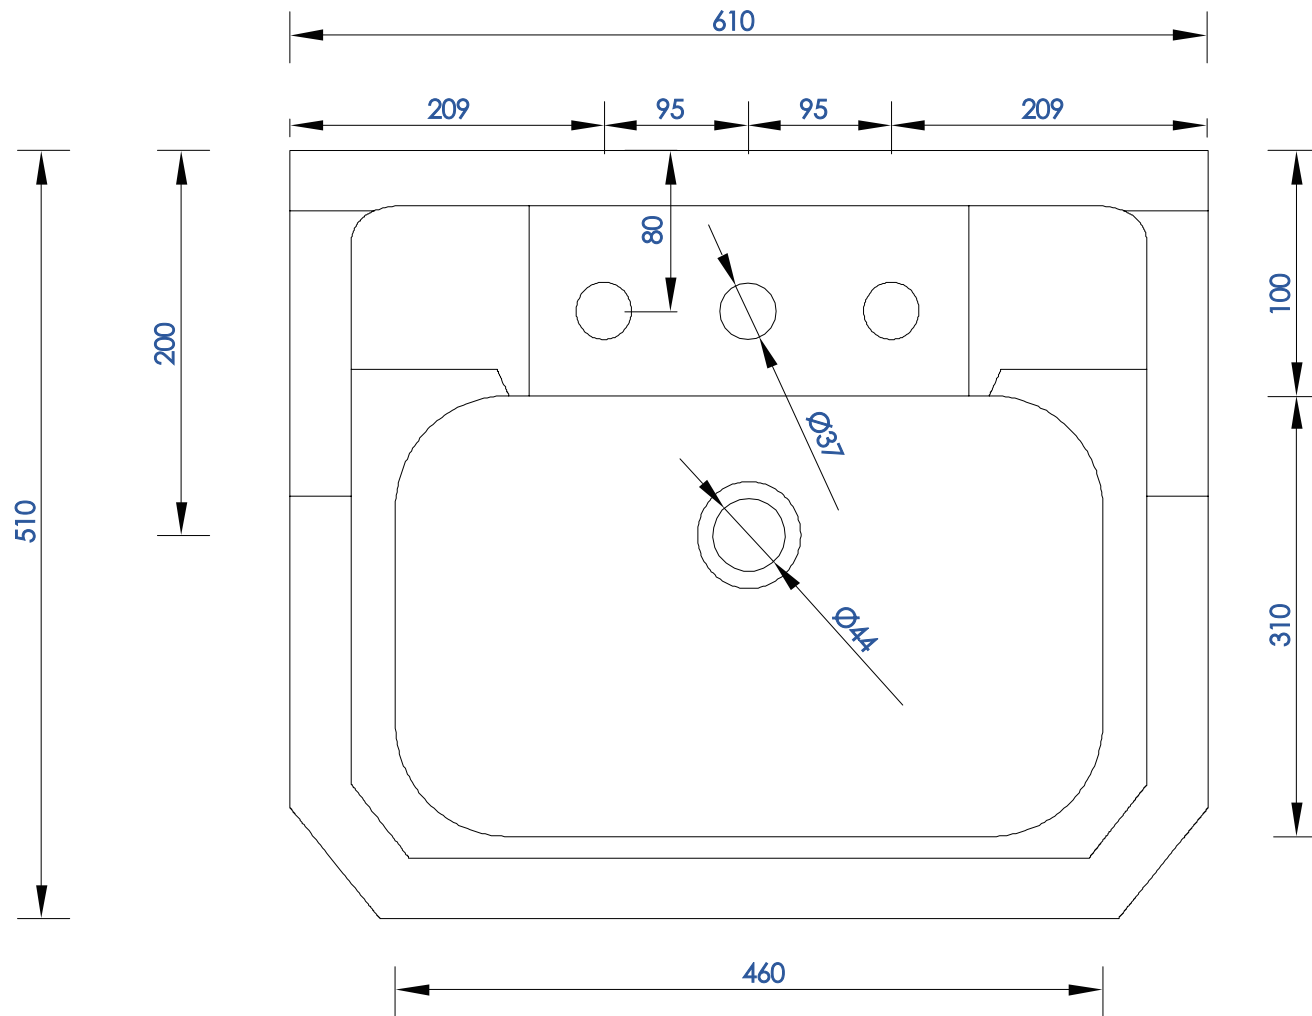

24"

Item Number:

318-V24-CHR-CRM

JAMES MARTIN

VANITIES

**Wellington 24" Single Console
Sink With Stand**

Diagrams with Dimensions
page 03 of 03

NOTE ONE: Married Countertop is standard for this cabinet.

620mm

Item Number:

318-V24-CHR-CRM

JAMES MARTIN

VANITIES

Wellington 620mm Single Console Sink With Stand

Diagrams with Dimensions
page 01 of 03

NOTE ONE: Married Countertop is standard for this cabinet.

620mm

Item Number:

318-V24-CHR-CRM

JAMES MARTIN

VANITIES

Wellington 620mm Single Console Sink With Stand

Diagrams with Dimensions
page 02 of 03

NOTE ONE: Married Countertop is standard for this cabinet.

620mm

Item Number:

318-V24-CHR-CRM

JAMES MARTIN

VANITIES

Wellington 620mm Single Console Sink With Stand

Diagrams with Dimensions
page 03 of 03

NOTE ONE: Married Countertop is standard for this cabinet.