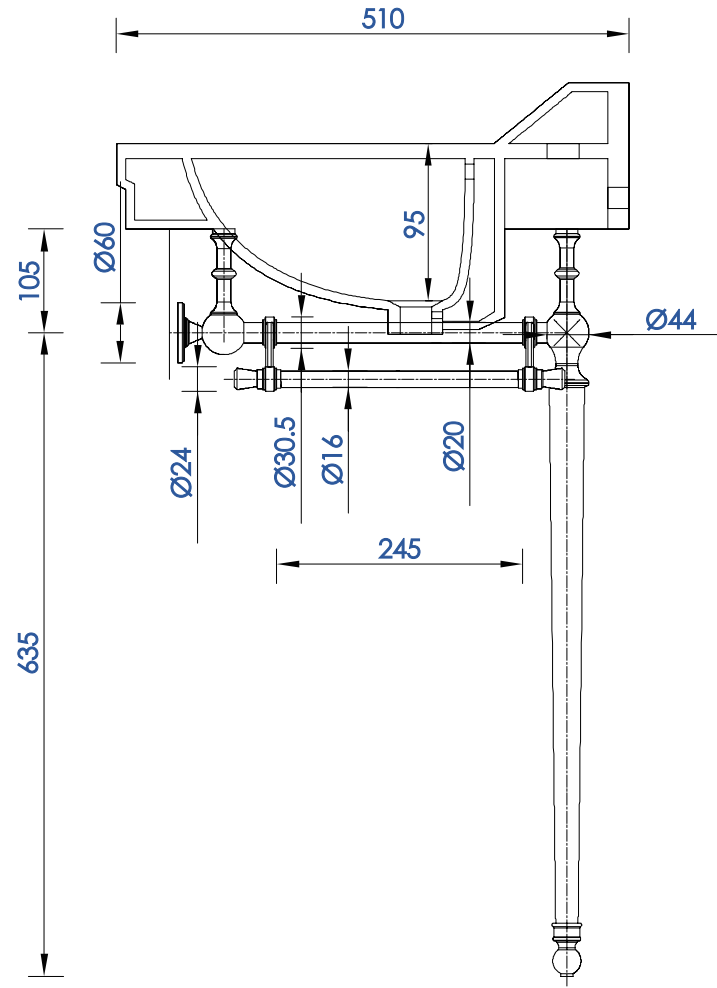

24"

Item Number:

318-V24-CHR-CRM

JAMES MARTIN

VANITIES

**Wellington 24" Single Console
Sink With Stand**

Diagrams with Dimensions
page 03 of 03

NOTE ONE: Married Countertop is standard for this cabinet.

620mm

Item Number:

318-V24-CHR-CRM

JAMES MARTIN

VANITIES

Wellington 620mm Single Console Sink With Stand

Diagrams with Dimensions
page 01 of 03

NOTE ONE: Married Countertop is standard for this cabinet.

620mm

Item Number:

318-V24-CHR-CRM

JAMES MARTIN

VANITIES

Wellington 620mm Single Console Sink With Stand

Diagrams with Dimensions
page 02 of 03

NOTE ONE: Married Countertop is standard for this cabinet.

620mm

Item Number:

318-V24-CHR-CRM

JAMES MARTIN

VANITIES

Wellington 620mm Single Console Sink With Stand

Diagrams with Dimensions
page 03 of 03

NOTE ONE: Married Countertop is standard for this cabinet.