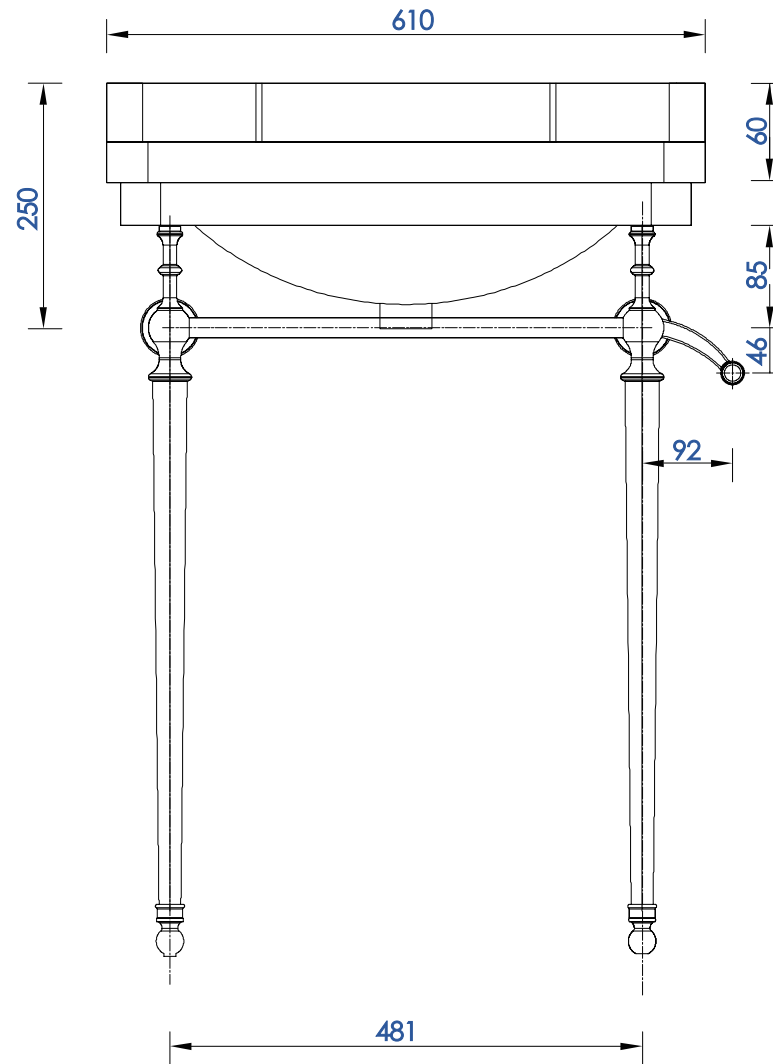

24"

Item Number:

318-V24-CHR-CRM

JAMES MARTIN

VANITIES

**Wellington 24" Single Console
Sink With Stand**

Diagrams with Dimensions
page 03 of 03

NOTE ONE: Married Countertop is standard for this cabinet.

620mm

Item Number:

318-V24-CHR-CRM

JAMES MARTIN

VANITIES

Wellington 620mm Single Console Sink With Stand

Diagrams with Dimensions
page 01 of 03

NOTE ONE: Married Countertop is standard for this cabinet.

620mm

Item Number:

318-V24-CHR-CRM

JAMES MARTIN

VANITIES

Wellington 620mm Single Console Sink With Stand

Diagrams with Dimensions
page 02 of 03

NOTE ONE: Married Countertop is standard for this cabinet.

620mm

Item Number:

318-V24-CHR-CRM

JAMES MARTIN

VANITIES

Wellington 620mm Single Console Sink With Stand

Diagrams with Dimensions
page 03 of 03

NOTE ONE: Married Countertop is standard for this cabinet.