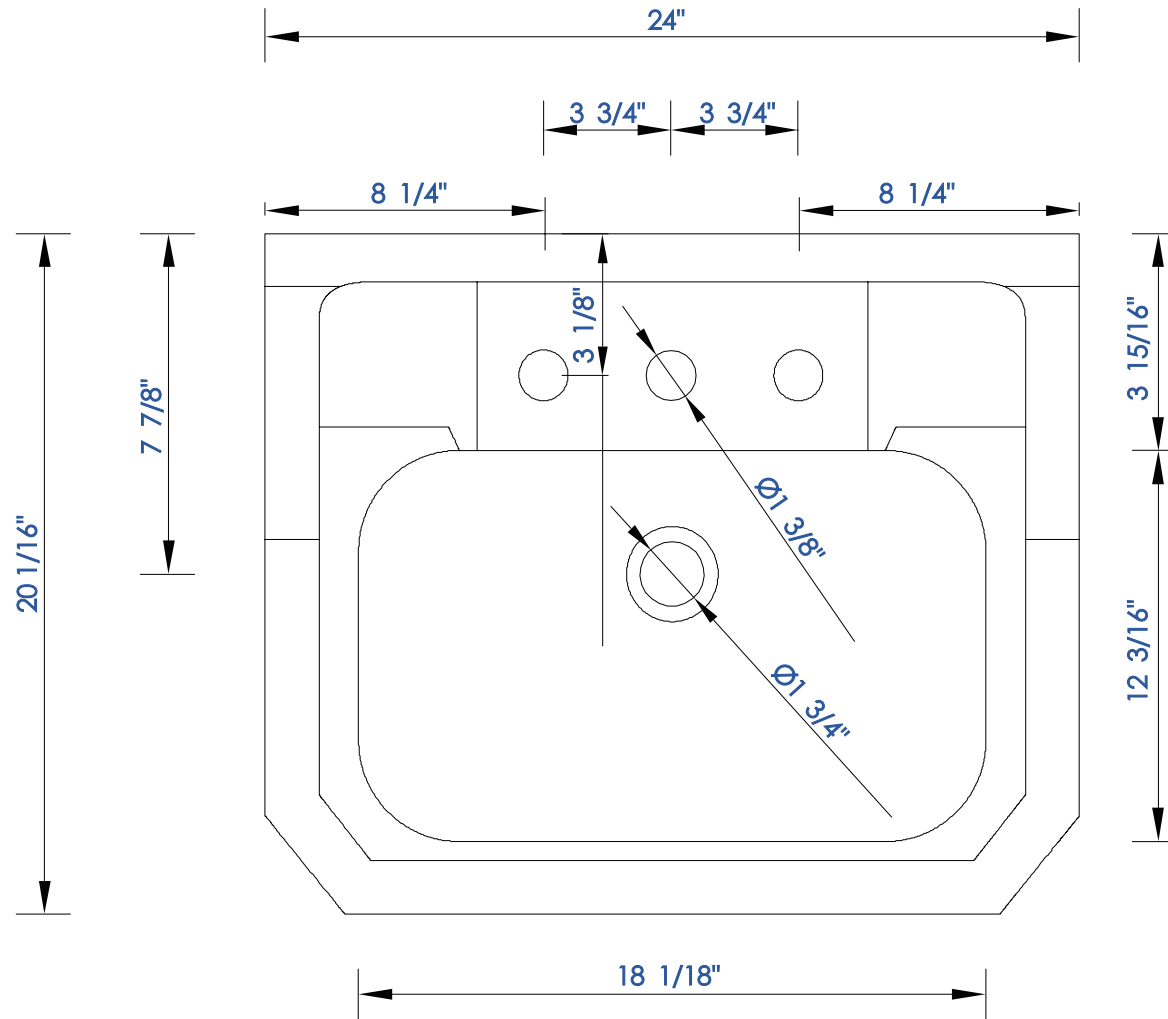

24"

Item Number:

318-V24-CHR-CRM

JAMES MARTIN

VANITIES

**Wellington 24" Single Console
Sink With Stand**

Diagrams with Dimensions
page 02 of 03

NOTE ONE: Married Countertop is standard for this cabinet.

620mm

Item Number:

318-V24-CHR-CRM

JAMES MARTIN

VANITIES

Wellington 620mm Single Console Sink With Stand

Diagrams with Dimensions
page 01 of 03

NOTE ONE: Married Countertop is standard for this cabinet.

620mm

Item Number:

318-V24-CHR-CRM

JAMES MARTIN

VANITIES

Wellington 620mm Single Console Sink With Stand

Diagrams with Dimensions
page 02 of 03

NOTE ONE: Married Countertop is standard for this cabinet.

620mm

Item Number:

318-V24-CHR-CRM

JAMES MARTIN

VANITIES

Wellington 620mm Single Console Sink With Stand

Diagrams with Dimensions
page 03 of 03

NOTE ONE: Married Countertop is standard for this cabinet.