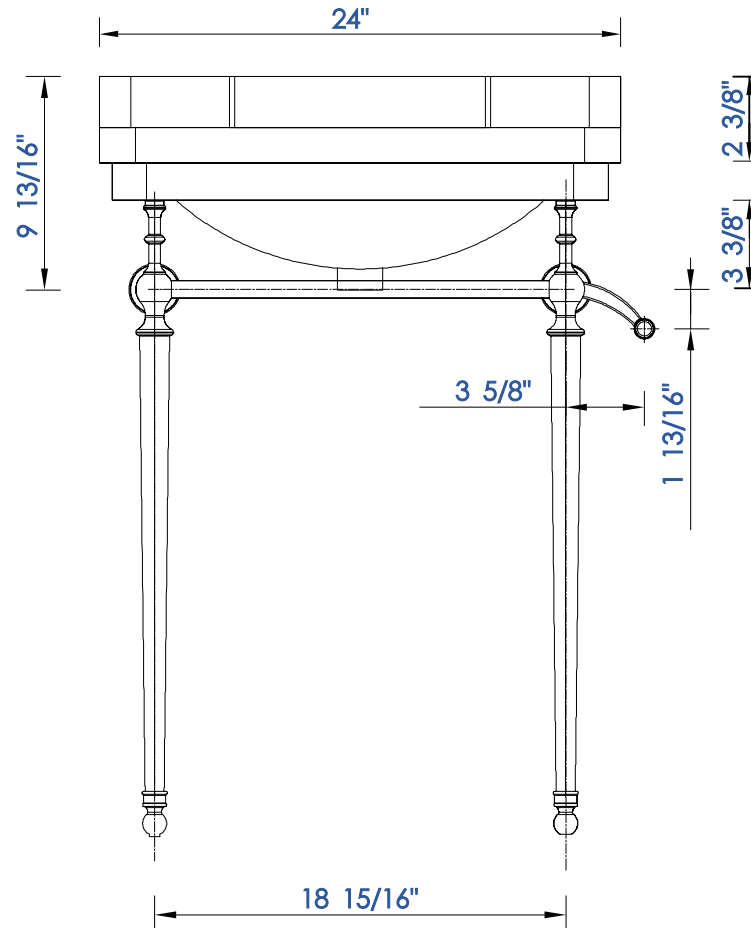

24"

Item Number:

318-V24-CHR-CRM

JAMES MARTIN

VANITIES

**Wellington 24" Single Console
Sink With Stand**

Diagrams with Dimensions
page 01 of 03

NOTE ONE: Married Countertop is standard for this cabinet.

620mm

Item Number:

318-V24-CHR-CRM

JAMES MARTIN

VANITIES

Wellington 620mm Single Console Sink With Stand

Diagrams with Dimensions
page 01 of 03

NOTE ONE: Married Countertop is standard for this cabinet.

620mm

Item Number:

318-V24-CHR-CRM

JAMES MARTIN

VANITIES

Wellington 620mm Single Console Sink With Stand

Diagrams with Dimensions
page 02 of 03

NOTE ONE: Married Countertop is standard for this cabinet.

620mm

Item Number:

318-V24-CHR-CRM

JAMES MARTIN

VANITIES

Wellington 620mm Single Console Sink With Stand

Diagrams with Dimensions
page 03 of 03

NOTE ONE: Married Countertop is standard for this cabinet.