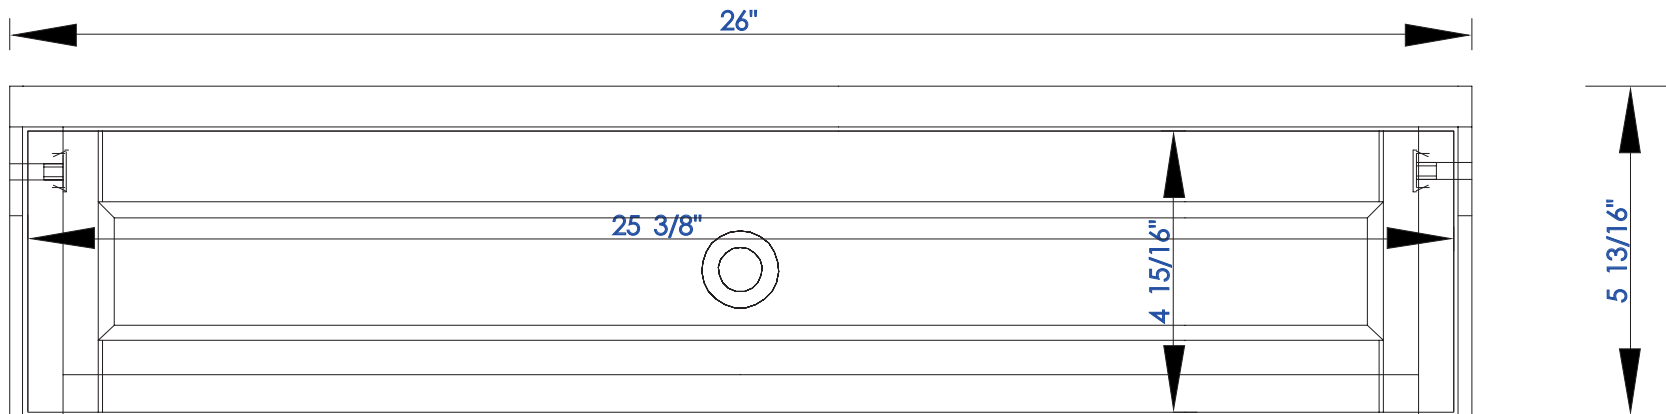

26"

Item Number:

301-DU26-BNM
301-DU26-SL

JAMES MARTIN

VANITIES

Copper Cove Encore 26" Makeup Counter

Diagrams with Dimensions
page 01 of 03

NOTE ONE: Countertops are not shown in these diagrams. (Makeup Counter Only)

NOTE TWO: This makeup counter does not have a Backsplash.

Please consult our website for Countertop Diagrams: www.jamesmartinvanities.com

26"

Item Number:

301-DU26-BNM
301-DU26-SL

JAMES MARTIN

VANITIES

Copper Cove Encore 26" Makeup Counter

Diagrams with Dimensions
page 02 of 03

NOTE ONE: Countertops are not shown in these diagrams. (Makeup Counter Only)
Please consult our website for Countertop Diagrams: www.jamesmartinvanities.com

26"

Item Number:

Please consult our website for Countertop Diagrams: www.jamesmartinvanities.com

660 mm

Item Number:

301-DU26-BNM
301-DU26-SL

JAMES MARTIN

VANITIES

Copper Cove Encore 660mm Makeup Counter

Diagrams with Dimensions
page 01 of 03