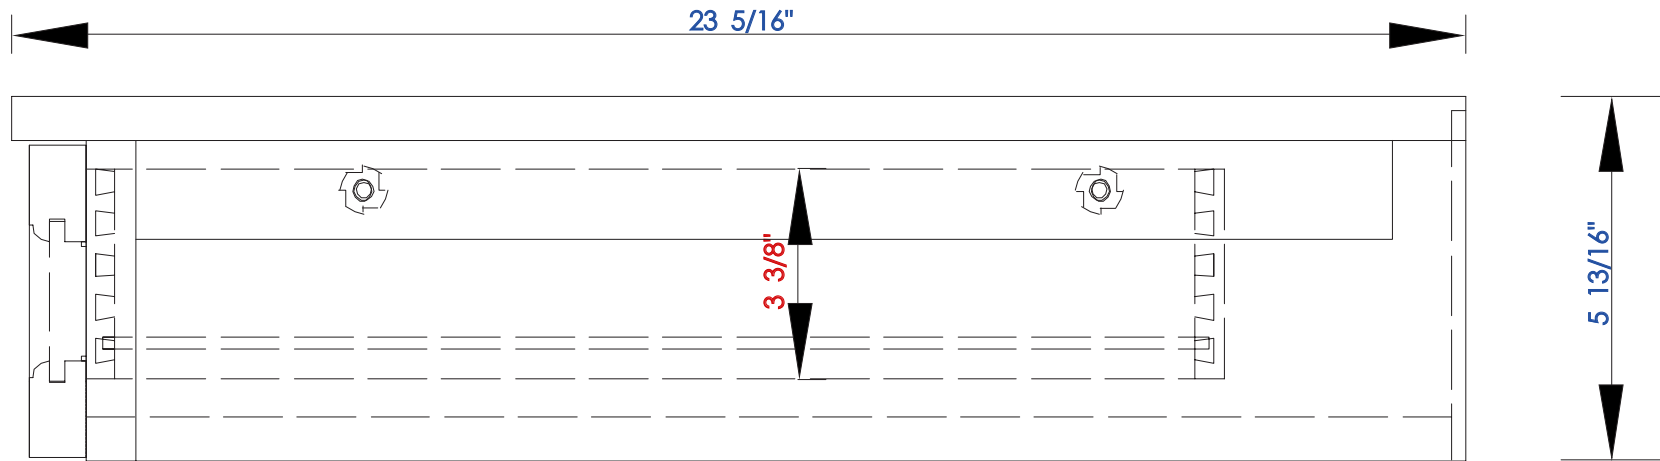

26"

Item Number:

301-DU26-BNM
301-DU26-SL

JAMES MARTIN

VANITIES

Copper Cove Encore 26" Makeup Counter

Diagrams with Dimensions
page 01 of 03

NOTE ONE: Countertops are not shown in these diagrams. (Makeup Counter Only)

Diagrams with Dimensions
page 02 of 03

NOTE ONE: Countertops are not shown in these diagrams. (Makeup Counter Only)
Please consult our website for Countertop Diagrams: www.jamesmartinvanities.com

26"

Item Number:

301-DU26-BNM
301-DU26-SL

JAMES MARTIN

VANITIES

Copper Cove Encore 26" Makeup Counter

Diagrams with Dimensions
page 03 of 03

NOTE ONE: Countertops are not shown in these diagrams. (Makeup Counter Only)

NOTE TWO: This makeup counter does not have a Backsplash.

Please consult our website for Countertop Diagrams: www.jamesmartinvanities.com

660 mm

Item Number:

301-DU26-BNM
301-DU26-SL

JAMES MARTIN

VANITIES

Copper Cove Encore 660mm Makeup Counter

Diagrams with Dimensions
page 01 of 03