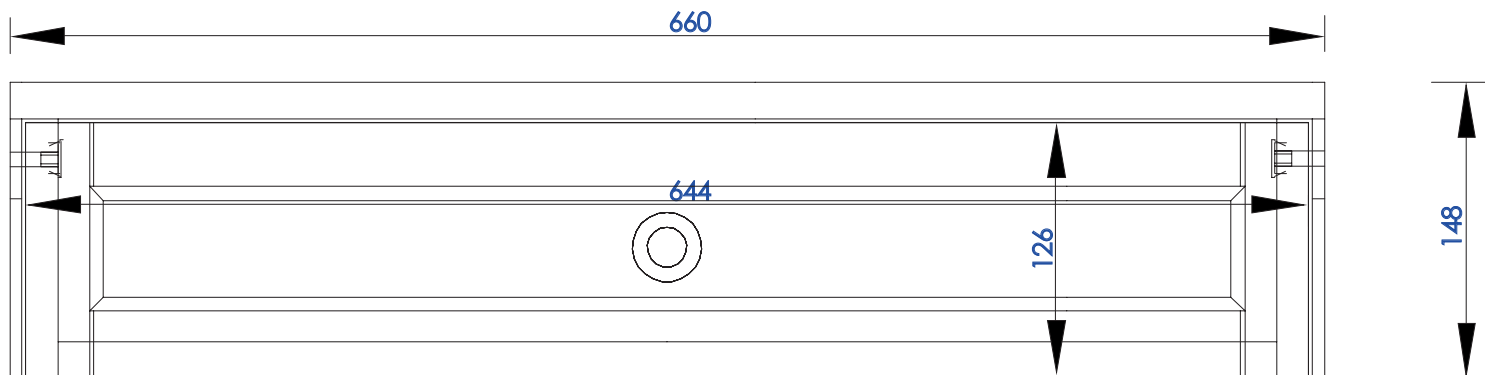

Please consult our website for Countertop Diagrams: www.jamesmartinvanities.com

660 mm

Item Number:

301-DU26-BNM
301-DU26-SL

JAMES MARTIN

VANITIES

Copper Cove Encore 660mm Makeup Counter

Diagrams with Dimensions
page 01 of 03

NOTE ONE: Countertops are not shown in these diagrams. (Makeup Counter Only)

NOTE TWO: This makeup counter does not have a Backsplash.

Please consult our website for Countertop Diagrams: www.jamesmartinvanities.com

660 mm

Item Number:

301-DU26-BNM
301-DU26-SL

JAMES MARTIN

VANITIES

Copper Cove Encore 660mm Makeup Counter

Diagrams with Dimensions
page 02 of 03

NOTE ONE: Countertops are not shown in these diagrams. (Makeup Counter Only)
Please consult our website for Countertop Diagrams: www.jamesmartinvanities.com