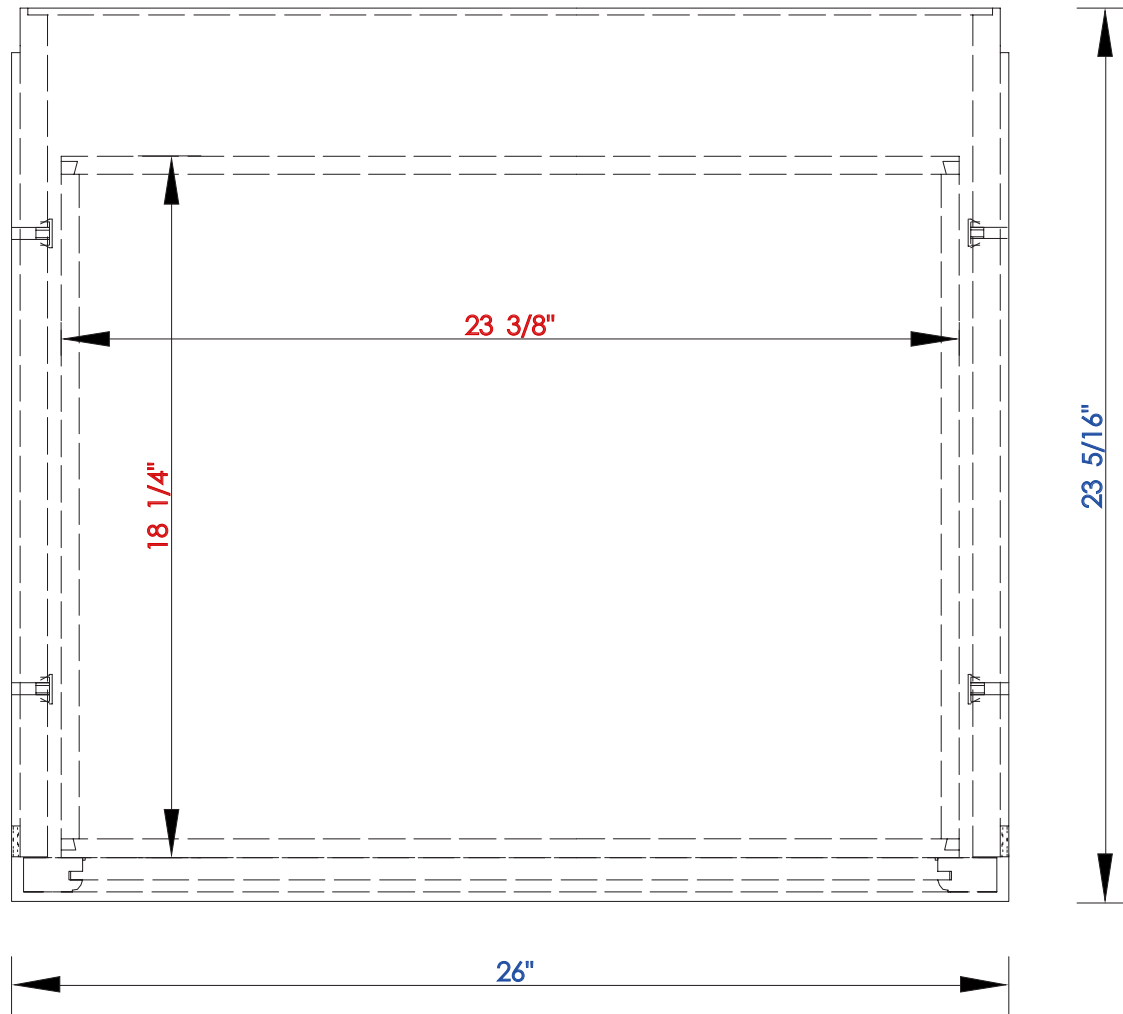

26"

Item Number:

301-DU26-BNM
301-DU26-SL

JAMES MARTIN

VANITIES

Copper Cove Encore 26" Makeup Counter

Diagrams with Dimensions
page 01 of 03

NOTE ONE: Countertops are not shown in these diagrams. (Makeup Counter Only)

NOTE TWO: This makeup counter does not have a Backsplash.

Please consult our website for Countertop Diagrams: www.jamesmartinvanities.com

26"

Item Number:

301-DU26-BNM
301-DU26-SL

JAMES MARTIN

VANITIES

Copper Cove Encore 26" Makeup Counter

Diagrams with Dimensions
page 02 of 03

NOTE ONE: Countertops are not shown in these diagrams. (Makeup Counter Only)
Please consult our website for Countertop Diagrams: www.jamesmartinvanities.com

26"

Item Number:

Please consult our website for Countertop Diagrams: www.jamesmartinvanities.com

660 mm

Item Number:

301-DU26-BNM
301-DU26-SL

JAMES MARTIN

VANITIES

Copper Cove Encore 660mm Makeup Counter

Diagrams with Dimensions
page 01 of 03