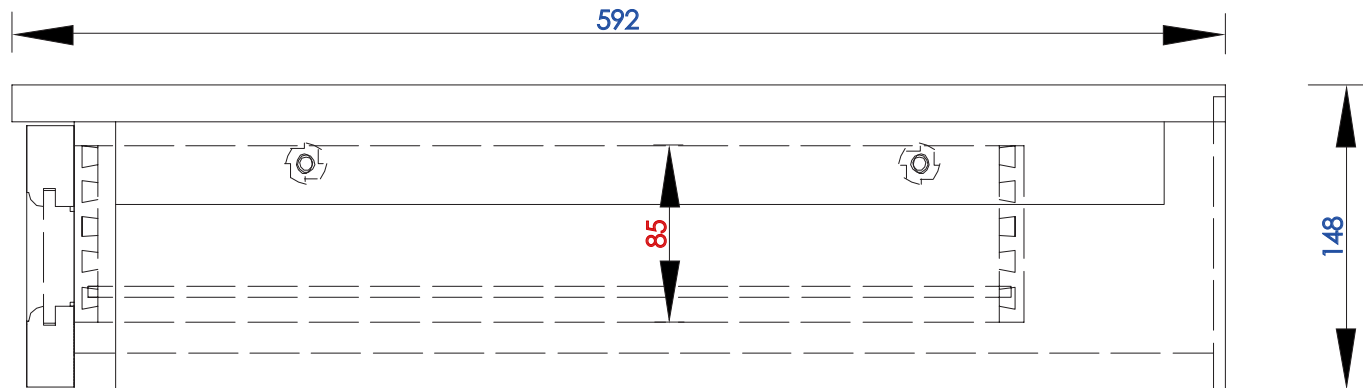

660 mm

Item Number:

301-DU26-BNM
301-DU26-SL

JAMES MARTIN

VANITIES

Copper Cove Encore 660mm Makeup Counter

Diagrams with Dimensions
page 03 of 03

NOTE ONE: Countertops are not shown in these diagrams. (Makeup Counter Only)