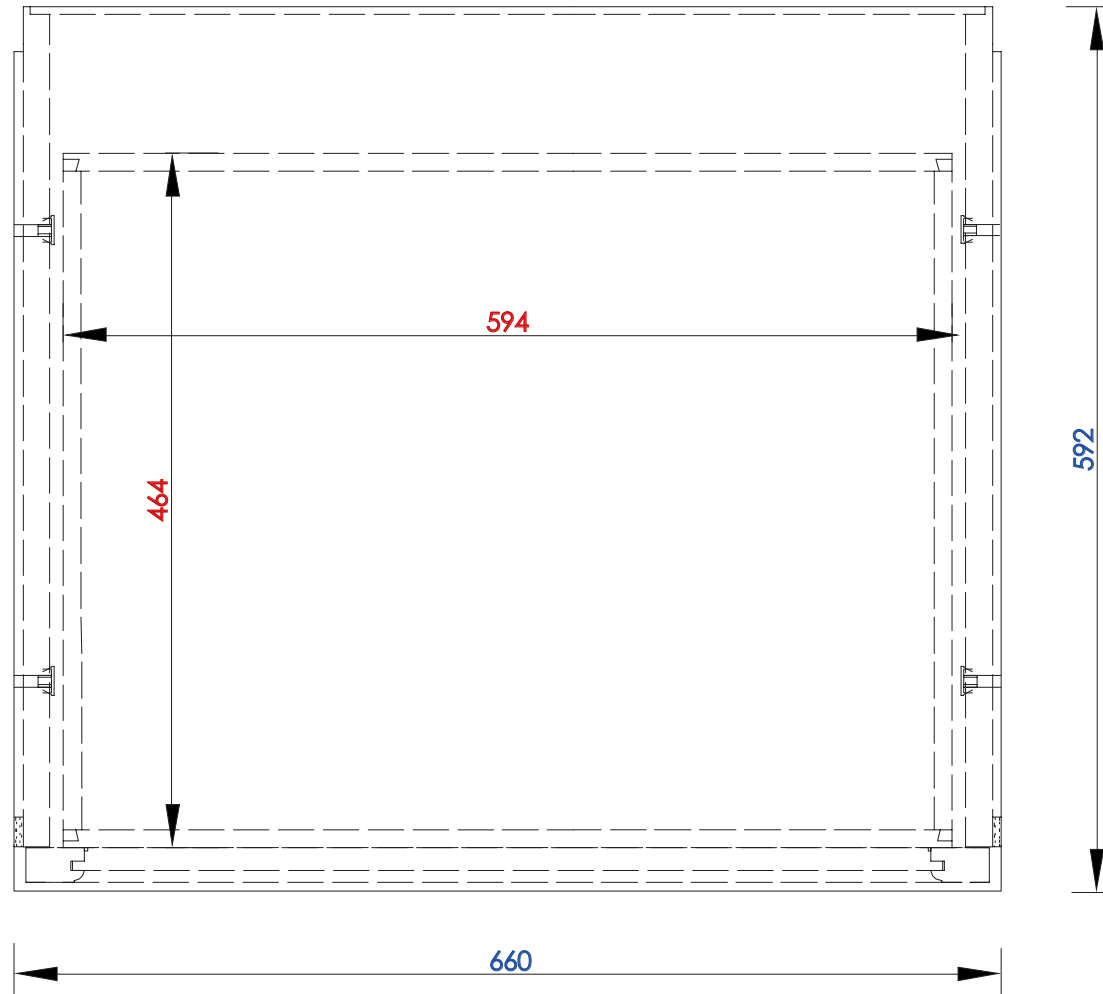

Diagrams with Dimensions
page 02 of 03

NOTE ONE: Countertops are not shown in these diagrams. (Makeup Counter Only)
Please consult our website for Countertop Diagrams: www.jamesmartinvanities.com

26"

Item Number:

NOTE ONE: Countertops are not shown in these diagrams. (Makeup Counter Only)

NOTE TWO: This makeup counter does not have a Backsplash.

Please consult our website for Countertop Diagrams: www.jamesmartinvanities.com

660 mm

Item Number:

301-DU26-BNM
301-DU26-SL

JAMES MARTIN

VANITIES

Copper Cove Encore 660mm Makeup Counter

Diagrams with Dimensions
page 02 of 03

NOTE ONE: Countertops are not shown in these diagrams. (Makeup Counter Only)
Please consult our website for Countertop Diagrams: www.jamesmartinvanities.com

660 mm

Item Number:

301-DU26-BNM
301-DU26-SL

JAMES MARTIN

VANITIES

Copper Cove Encore 660mm Makeup Counter

Diagrams with Dimensions
page 03 of 03

NOTE ONE: Countertops are not shown in these diagrams. (Makeup Counter Only)