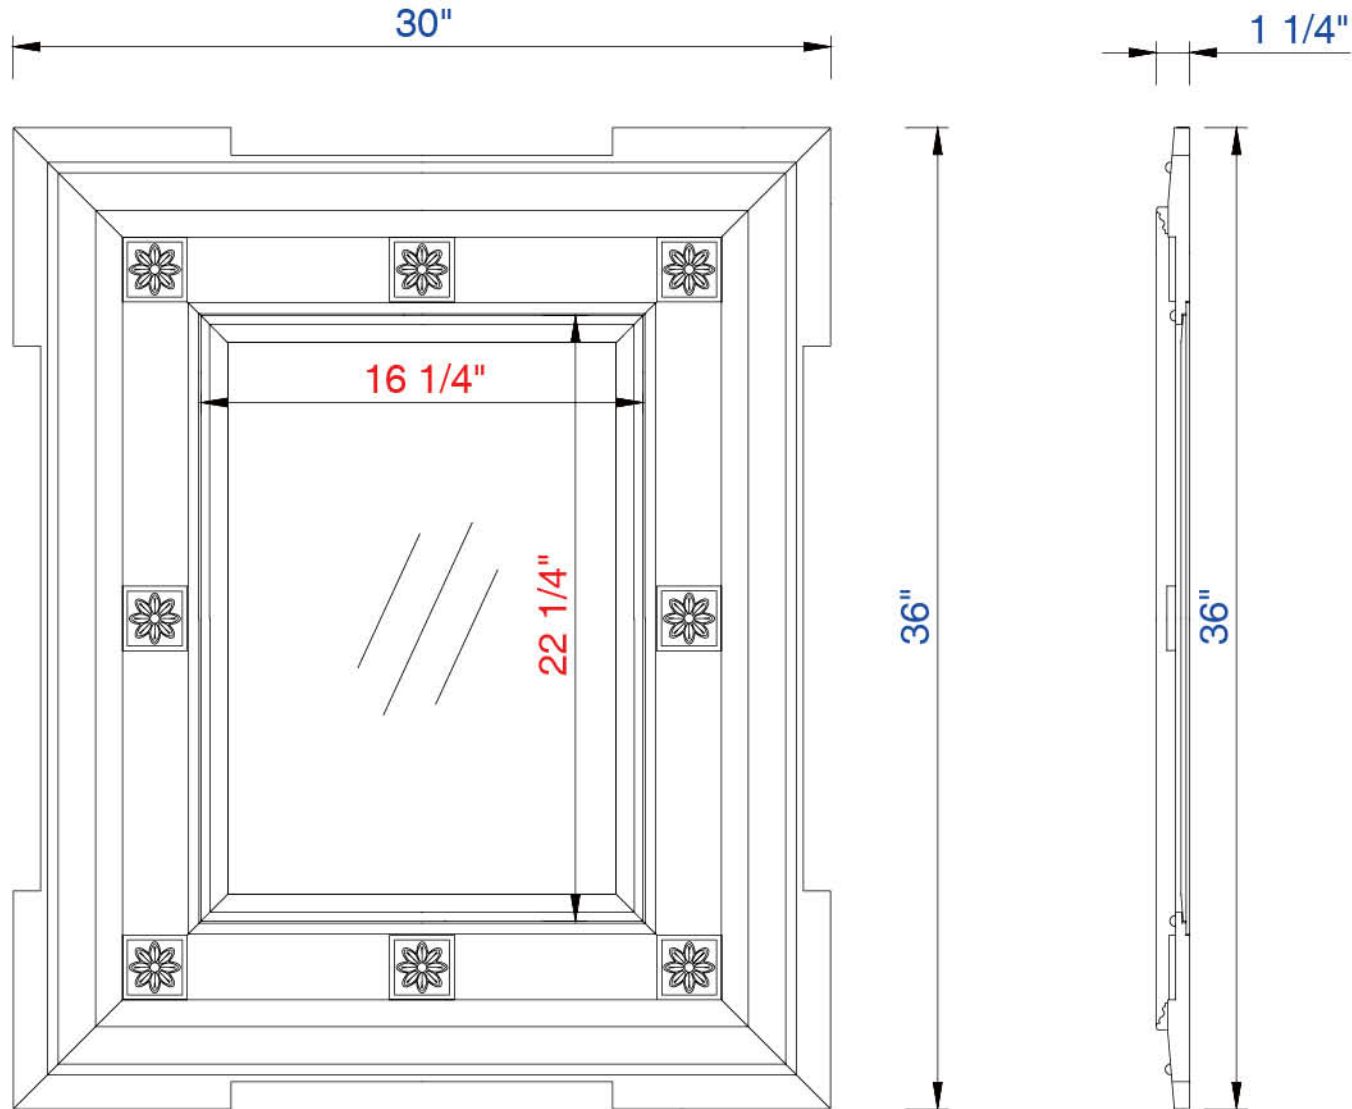

30"

Item Number:

200-M30-ENB

JAMES MARTIN

VANITIES

Regent 30" Mirror

Diagrams with Dimensions  
page 01 of 01

762mm

Item Number:  
200-M30-ENB

JAMES MARTIN

VANITIES

Regent 762mm Mirror

Diagrams with Dimensions  
page 01 of 01