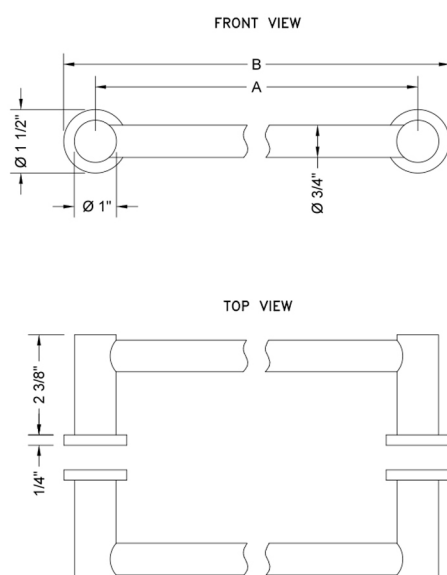

## 16" H40 Contempo II Back to Back Shower Door Pull

**Model #: H40-BB-16-**

### FEATURES:

- Can be mounted vertically or horizontally
- Can be used as a towel bar when mounted horizontally
- Not to be used as a grab bar
- All brass construction, full polished & plated
- Includes rubber gaskets for glass door installation
- Custom sizes available- Contact JACLO for pricing & availability

### SPECIFICATION DRAWING:

CONTEMPO BACK TO BACK DOOR HANDLES			
PART. #	SPECIFICS	A	B
H40-BB-XXX	6" C TO C	6"	7 1/2"
H40-BB-08-XXX	8" C TO C	8"	9 1/2"
H40-BB-12-XXX	12" C TO C	12"	13 1/2"
H40-BB-16-XXX	16" C TO C	16"	17 1/2"
H40-BB-18-XXX	18" C TO C	18"	19 1/2"
H40-BB-24-XXX	24" C TO C	24"	25 1/2"
H40-BB-32-XXX	32" C TO C	32"	33 1/2"