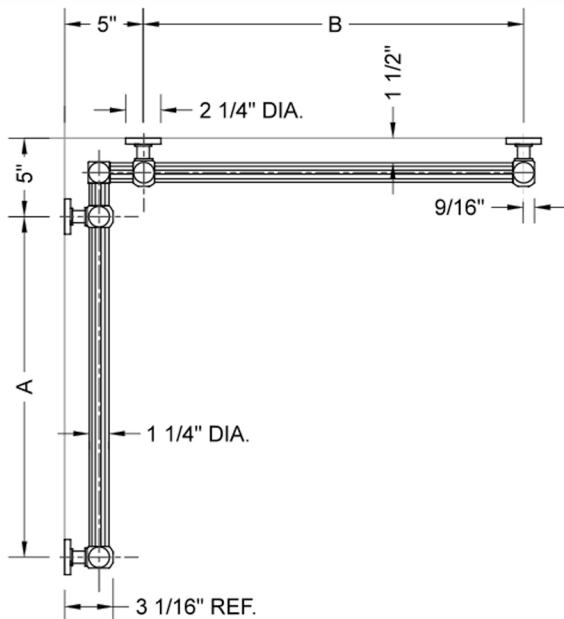

G71 36" x 60" Inside Corner Grab Bar

Model #: G71-36-60-IC-

FEATURES:

- ADA compliant when properly installed
- All brass construction, fully polished & plated
- All grab bars can be custom sized. Contact JACLO for pricing & availability
- Optional handshower sliders and toilet paper/wash cloth holders can be added only upon initial order
- Grab bars over 32" REQUIRE a middle post

SPECIFICATION DRAWING:

BRASS LUXURY GRAB BAR							
PART. #	DESCRIPTION	A	B	PART. #	DESCRIPTION	A	B
G71-12-12-IC	CENTER OF POST	12"	12"	G71-24-36-IC	CENTER OF POST	24"	36"
G71-12-16-IC	CENTER OF POST	12"	16"	G71-24-48-IC	CENTER OF POST	24"	48"
G71-12-24-IC	CENTER OF POST	12"	24"	G71-24-60-IC	CENTER OF POST	24"	60"
G71-12-32-IC	CENTER OF POST	12"	32"				
				G71-32-32-IC	CENTER OF POST	32"	32"
G71-12-36-IC	CENTER OF POST	12"	36"	G71-32-36-IC	CENTER OF POST	32"	36"
G71-12-48-IC	CENTER OF POST	12"	48"	G71-32-48-IC	CENTER OF POST	32"	48"
G71-12-60-IC	CENTER OF POST	12"	60"	G71-32-60-IC	CENTER OF POST	32"	60"
G71-16-16-IC	CENTER OF POST	16"	16"	G71-36-36-IC	CENTER OF POST	36"	36"
G71-16-24-IC	CENTER OF POST	16"	24"	G71-36-48-IC	CENTER OF POST	36"	48"
G71-16-32-IC	CENTER OF POST	16"	32"	G71-36-60-IC	CENTER OF POST	36"	60"
G71-16-36-IC	CENTER OF POST	16"	36"	G71-48-48-IC	CENTER OF POST	48"	48"
G71-16-48-IC	CENTER OF POST	16"	48"	G71-48-60-IC	CENTER OF POST	48"	60"
G71-16-60-IC	CENTER OF POST	16"	60"				
				G71-60-60-IC	CENTER OF POST	60"	60"
G71-24-24-IC	CENTER OF POST	24"	24"				
G71-24-32-IC	CENTER OF POST	24"	32"				