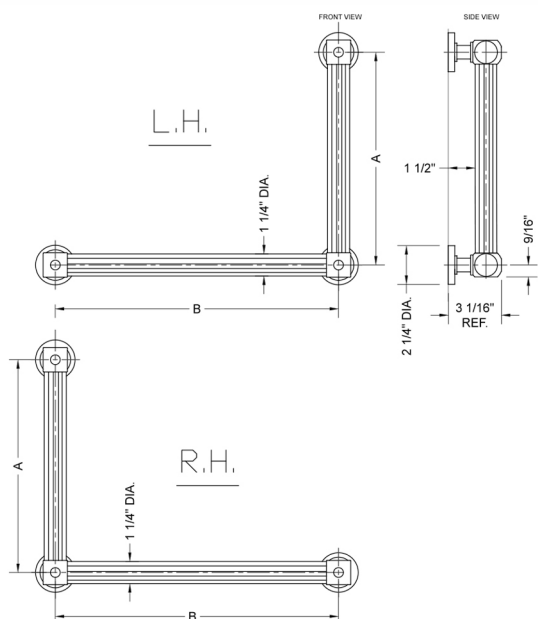

G71 32H x 32W 90° Grab Bar

Model #: **G71-32H-32W-**

FEATURES:

- ADA compliant when properly installed
- All brass construction, fully polished & plated
- All grab bars can be custom sized. Contact JACLO for pricing & availability
- Optional handshower sliders and toilet paper/wash cloth holders can be added only upon initial order
- Grab bars over 32" REQUIRE a middle post

SPECIFICATION DRAWING:

BRASS LUXURY GRAB BAR			
PART. #	DESCRIPTION	A H	B W
G71-12H-12W	CENTER TO CENTER	12"	12"
G71-12H-16W	CENTER TO CENTER	12"	16"
G71-12H-24W	CENTER TO CENTER	12"	24"
G71-12H-32W	CENTER TO CENTER	12"	32"
G71-16H-12W	CENTER TO CENTER	16"	12"
G71-16H-16W	CENTER TO CENTER	16"	16"
G71-16H-24W	CENTER TO CENTER	16"	24"
G71-16H-32W	CENTER TO CENTER	16"	32"
G71-24H-12W	CENTER TO CENTER	24"	12"
G71-24H-16W	CENTER TO CENTER	24"	16"
G71-24H-24W	CENTER TO CENTER	24"	24"
G71-24H-32W	CENTER TO CENTER	24"	32"
G71-32H-12W	CENTER TO CENTER	32"	12"
G71-32H-16W	CENTER TO CENTER	32"	16"
G71-32H-24W	CENTER TO CENTER	32"	24"
G71-32H-32W	CENTER TO CENTER	32"	32"